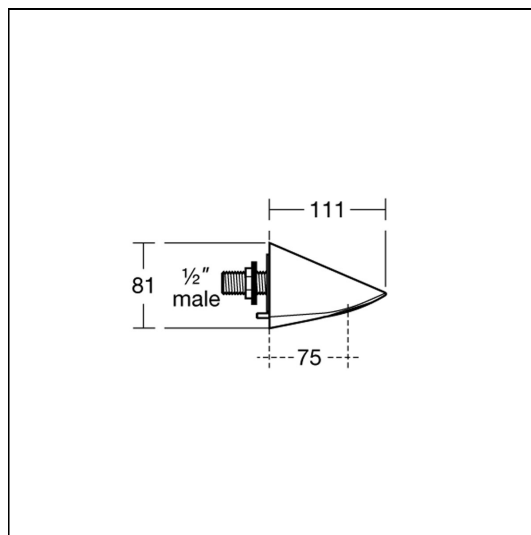

Anti Vandal Fixed Shower Head, Panel Mounted Back Inlet

ILLUSTRATED

A5452 Anti-vandal fixed shower head, panel mounted, back inlet

ILLUSTRATED PRODUCT DETAILS

Weights

A5452 1.10 KG

Finishes

A5452 Chrome (AA)

Materials

A5452 Chrome Plated Brass

Flow rates

A5452 6 Litres per minute @ 3 bar pressure

Special Notes

Regulated flow rate either 6 litres per minute or 8 litres per minute. Unregulated flow rate 5 litres per minute at 1 bar.

ACCREDITATIONS

A5452(AA)

FEATURES