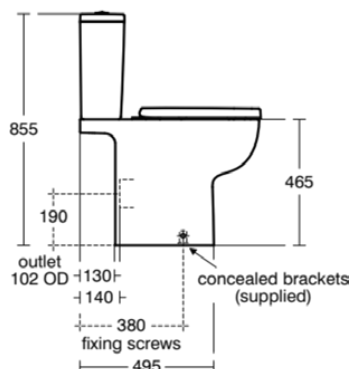

I.LIFE A

E248101

I.LIFE A | Toilet cistern 365x150x390 mm in white glossy finish | 4/2.6 L dual flush

Image & drawing

General information

Product type:	Toileting
Sub product type:	Toilet cistern
Brand:	Ideal Standard
Suite name:	I.LIFE A
Designer:	Palomba Serafini Associati
Colour:	01 - White Glossy
Surface finish effect:	glossy
Height (mm):	390
Width (mm):	365
Length / Projection (mm):	150
Fixing method:	Fixing set
Net weight (kg):	11.40
EAN code:	8014140486664

Features

Downloads

- [Spare Parts List](#)

Product standard & certifications

Additional standards:	EN 14055
DoP classification:	CL2

Product specifications

Cistern position:	Close coupled
Colour code:	01
Colour description:	white glossy
Concealed fixing:	Yes
Corner model:	No
Flushing options:	2 volumes
Full flush (l):	4
Half flush (l):	2.6
Material:	Ceramic
Material quality:	Vitreous china
Operating method:	Push button
PVD technology:	No
Position of water supply:	Bottom
Surface finish effect:	glossy
Type of actuation:	Mechanic
Fixing method:	Fixing set
Mounting method:	Close-coupled