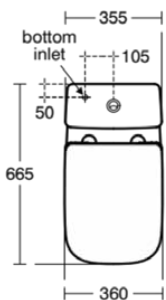

I.LIFE A

E248101

I.LIFE A | Toilet cistern 365x150x390 mm in white glossy finish | 4/2.6 L dual flush

Image & drawing

General information

Product type:	Toileting
Sub product type:	Toilet cistern
Brand:	Ideal Standard
Suite name:	I.LIFE A
Designer:	Palomba Serafini Associati
Colour:	01 - White Glossy
Surface finish effect:	glossy
Height (mm):	390
Width (mm):	365
Length / Projection (mm):	150
Fixing method:	Fixing set
Net weight (kg):	11.40
EAN code:	8014140486664

Features

Downloads

- [Spare Parts List](#)

Product standard & certifications

Additional standards:	EN 14055
DoP classification:	CL2

Product specifications

Cistern position:	Close coupled
Colour code:	01
Colour description:	white glossy
Concealed fixing:	Yes
Corner model:	No
Flushing options:	2 volumes
Full flush (l):	4
Half flush (l):	2.6
Material:	Ceramic
Material quality:	Vitreous china
Operating method:	Push button
PVD technology:	No
Position of water supply:	Bottom
Surface finish effect:	glossy
Type of actuation:	Mechanic
Fixing method:	Fixing set
Mounting method:	Close-coupled