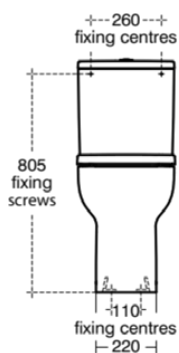

I.LIFE A

E248101

I.LIFE A | Toilet cistern 365x150x390 mm in white glossy finish | 4/2.6 L dual flush

Image & drawing

General information

Product type:	Toileting
Sub product type:	Toilet cistern
Brand:	Ideal Standard
Suite name:	I.LIFE A
Designer:	Palomba Serafini Associati
Colour:	01 - White Glossy
Surface finish effect:	glossy
Height (mm):	390
Width (mm):	365
Length / Projection (mm):	150
Fixing method:	Fixing set
Net weight (kg):	11.40
EAN code:	8014140486664

Features

Downloads

- [Spare Parts List](#)

Product standard & certifications

Additional standards:	EN 14055
DoP classification:	CL2

Product specifications

Cistern position:	Close coupled
Colour code:	01
Colour description:	white glossy
Concealed fixing:	Yes
Corner model:	No
Flushing options:	2 volumes
Full flush (l):	4
Half flush (l):	2.6
Material:	Ceramic
Material quality:	Vitreous china
Operating method:	Push button
PVD technology:	No
Position of water supply:	Bottom
Surface finish effect:	glossy
Type of actuation:	Mechanic
Fixing method:	Fixing set
Mounting method:	Close-coupled