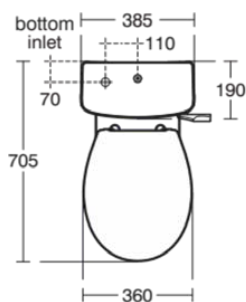

SANDRINGHAM 21

E876301

SANDRINGHAM 21 | Toilet cistern 385x190x420 mm, mechanic in white glossy finish | 6/4 L dual flush

Image & drawing

*Armitage
Shanks*

General information

Product type:	Toileting
Sub product type:	Toilet cistern
Brand:	Armitage Shanks
Suite name:	SANDRINGHAM 21
Designer:	Studio Levien
Colour:	01 - White Glossy
Surface finish effect:	glossy
Height (mm):	420
Width (mm):	385
Length / Projection (mm):	190
Fixing method:	Fixing set
Net weight (kg):	16.00
EAN code:	5017830445241

Features

6/4 L dual flush

Downloads

- [EPD](#)
- [Installation Guide](#)
- [Spare Parts List](#)

Product standard & certifications

Additional standards:	EN 997
DoP classification:	CL1-6-VR II

Product specifications

Cistern position:	Close coupled
Colour code:	01
Colour description:	white glossy
Concealed fixing:	Yes
Corner model:	No
Flushing options:	2 volumes
Full flush (l):	6
Half flush (l):	4
Material:	Ceramic
Material quality:	Vitreous china
Operating method:	Lever
PVD technology:	No
Position of water supply:	Bottom
Surface finish effect:	glossy
Type of actuation:	Mechanic
Fixing method:	Fixing set
Mounting method:	Close-coupled