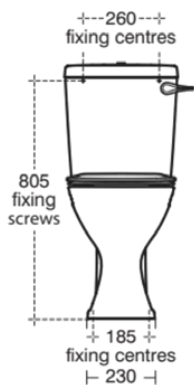

SANDRINGHAM 21

E876301

SANDRINGHAM 21 | Toilet cistern 385x190x420 mm, mechanic in white glossy finish | 6/4 L dual flush

Image & drawing

*Armitage
Shanks*

General information

Product type:	Toileting
Sub product type:	Toilet cistern
Brand:	Armitage Shanks
Suite name:	SANDRINGHAM 21
Designer:	Studio Levien
Colour:	01 - White Glossy
Surface finish effect:	glossy
Height (mm):	420
Width (mm):	385
Length / Projection (mm):	190
Fixing method:	Fixing set
Net weight (kg):	16.00
EAN code:	5017830445241

Features

6/4 L dual flush

Downloads

- [EPD](#)
- [Installation Guide](#)
- [Spare Parts List](#)

Product standard & certifications

Additional standards:	EN 997
DoP classification:	CL1-6-VR II

Product specifications

Cistern position:	Close coupled
Colour code:	01
Colour description:	white glossy
Concealed fixing:	Yes
Corner model:	No
Flushing options:	2 volumes
Full flush (l):	6
Half flush (l):	4
Material:	Ceramic
Material quality:	Vitreous china
Operating method:	Lever
PVD technology:	No
Position of water supply:	Bottom
Surface finish effect:	glossy
Type of actuation:	Mechanic
Fixing method:	Fixing set
Mounting method:	Close-coupled