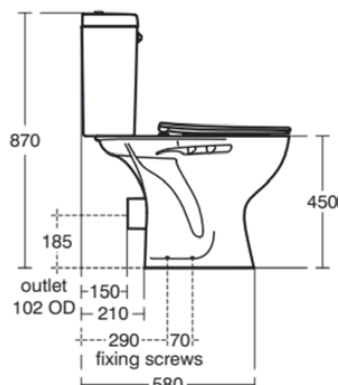

SANDRINGHAM 21

E876301

SANDRINGHAM 21 | Toilet cistern 385x190x420 mm, mechanic in white glossy finish | 6/4 L dual flush

Image & drawing

*Armitage
Shanks*

General information

Product type:	Toileting
Sub product type:	Toilet cistern
Brand:	Armitage Shanks
Suite name:	SANDRINGHAM 21
Designer:	Studio Levien
Colour:	01 - White Glossy
Surface finish effect:	glossy
Height (mm):	420
Width (mm):	385
Length / Projection (mm):	190
Fixing method:	Fixing set
Net weight (kg):	16.00
EAN code:	5017830445241

Features

6/4 L dual flush

Downloads

- [EPD](#)
- [Installation Guide](#)
- [Spare Parts List](#)

Product standard & certifications

Additional standards:	EN 997
DoP classification:	CL1-6-VR II

Product specifications

Cistern position:	Close coupled
Colour code:	01
Colour description:	white glossy
Concealed fixing:	Yes
Corner model:	No
Flushing options:	2 volumes
Full flush (l):	6
Half flush (l):	4
Material:	Ceramic
Material quality:	Vitreous china
Operating method:	Lever
PVD technology:	No
Position of water supply:	Bottom
Surface finish effect:	glossy
Type of actuation:	Mechanic
Fixing method:	Fixing set
Mounting method:	Close-coupled