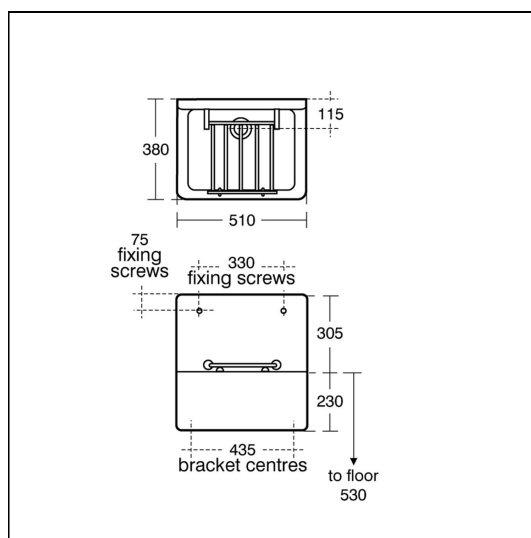

OPTIONS

- **B1673** Nimbus 21 1/2" bib taps with anti-vandal outlet (pair)
- **B1686** Nimbus 21 concealed bib tap wall mount with self centralising installation (pair)
- **S9221** Brackets build-in Aluminium alloy, 355mm overall, 305mm stud (pair)
- **S8915** Trap 1½" plastic bottle with 75mm seal, multi-purpose outlet
- **A5900** TMV thermostatic mixing valve, 15mm

ILLUSTRATED PRODUCT DETAILS

Weights

- **S5900** 31.00 KG
- **S9101** 0.22 KG
- **S9233** 1.51 KG
- **S8726** 0.39 KG
- **S8925** 0.33 KG

Materials

- **S5900** Fireclay
- **S9101** Metal
- **B1457** Chrome Plated Brass
- **B1688** Chrome Plated Brass
- **S9233** Stainless Steel
- **S8726** Brass
- **S8925** Plastic

Finishes

- **S5900** White (01)
- **S9101** White (01)
- **B1457** Chrome (AA)
- **B1688** Chrome (AA)
- **S9233** Stainless Steel finish (MY)
- **S8726** Chrome (AA)
- **S8925** Neutral / No Finish (67)

Standards

Sink to BS 1206

Special Notes

Multi-purpose outlet suitable for plastic and BS copper pipe.

Consideration may need to be given to safe hot water delivery and the use of an appropriate temperature reduction device see A5900AA

FEATURES