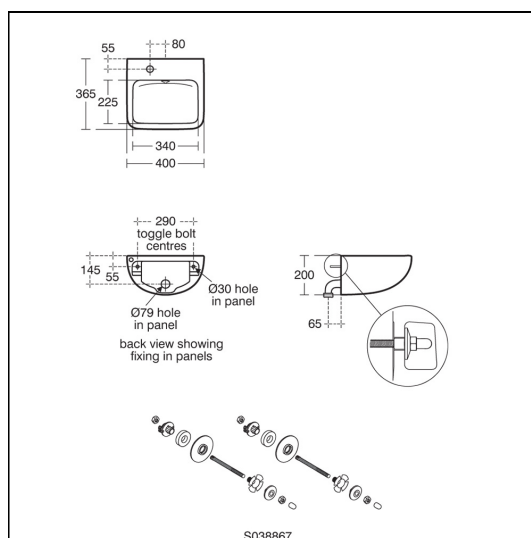

Contour 21+ 40cm Back Outlet Washbasin, Left Hand Taphole

ILLUSTRATED

- S0433** (LB G S) Contour 21+ 40cm back outlet washbasin, one left hand taphole and anti-microbial glaze
- A6791** Markwik 21+ deck mounted basin mixer fixing kit (patented design) for use with 1 taphole Contour 21+ back outlet washbasins
- A6696** (TP6) Markwik 21+ 1 hole thermostatic basin mixer, single sequential lever, demountable with copper tails
- S0387** Contour 21+ waste pack with SmartGuard for tap deck basin
- S0388** Contour 21+ basin fixation set

ILLUSTRATED PRODUCT DETAILS

Sizes

S0433 d:365

Weights

S0433 12.50 KG

A6696 2.50 KG

Materials

S0433 Vitreous China

Flow rates

A6696 7.9 Litres per minute @ 3 bar pressure

Designer

Robin Levien, RDI

Standards

Washbasin to BS EN 14688 and BS EN 31

Special Notes

Suggested rim heights; 780-800 for ambulant users, 680-700 for wheelchair users.