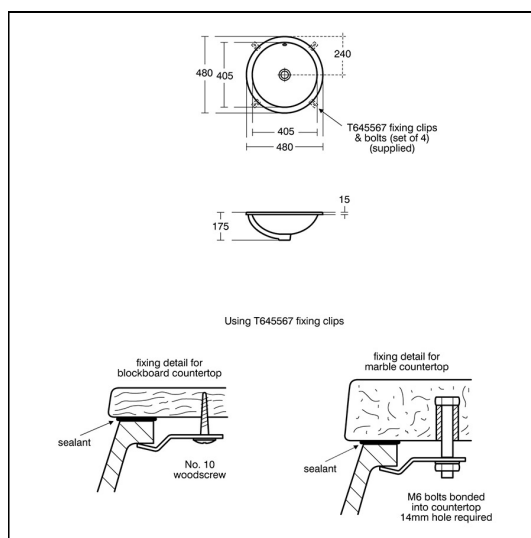

ILLUSTRATED PRODUCT DETAILS

Sizes

S2688 w:490 x d:490

Weights

- S2688** 7.15 KG
- BC121** 1.54 KG
- S8733** 0.35 KG
- S8920** 2.00 KG

Materials

- S2688** Fine Fireclay
- BC121** Chrome Plated Brass
- S8733** Chrome Plated Metal
- S8920** Plastic

Finishes

- S2688**  White (01)
- BC121**  Chrome (AA)
- S8733**  Chrome (AA)
- S8920**  Neutral / No Finish (67)

Capacity

S2688 5.0 litres

Flow rates

BC121 5 Litres per minute @ 3 bar pressure

Designer

Robin Levien, RDI

Special Notes

This washbasin is not suitable for separate pillar taps. Washbasin mounted on underside of countertop using fixing clips provided. Joint sealed using waterproof sealant (not supplied).

Consideration should be given to safe hot water delivery and the use of an appropriate temperature reduction device see A5900AA