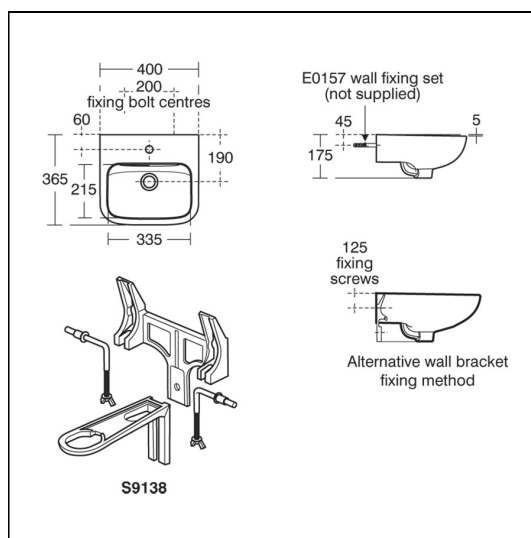

Portman 21 Washbasin 40cm 1 Taphole, Overflow, No Chainstay

ILLUSTRATED

- S2157** Portman 21 washbasin 40cm, 1 taphole with overflow, no chainstay hole
- E0157** Wall fixing set
- A6697** Contour 21+ 1 hole thermostatic basin mixer, single sequential lever with copper tails
- S8722** Waste 1¼" brass strainer waste, 80mm slotted tail
- S8920** Trap 1¼" plastic resealing bottle, 75mm seal, multi-purpose outlet

OPTIONS

- E0062** Basin fixing set for IPS panels or block walls
- B8263** Avon 21 1 hole washbasin mixer, self closing push button, variable temperature control with 15mm female connector flexible hoses on inlets. Flow regulated to 3.7 litres per minute maximum to comply with Water Technology List requirements.
- A6698** Contour 21+ 1 hole thermostatic basin mixer, single sequential lever with flexible tails
- A6790** Contour 21+ Outline 1 hole thermostatic basin mixer, single sequential lever with flexible tails
- S8733** Waste 1¼" brass anti theft swivel plug waste, 80mm slotted tail
- S8800** Waste 1¼" plastic waste with bead chain and plug, 80mm slotted tail, bolt stay
- S8900** Trap 1¼" metal bottle, 75mm seal, outlet screwed 1¼" BSP male with compression nut and ring
- S9138** Bracket concealed with clamps and centre waste support for Portman 21, 40cm washbasins

ILLUSTRATED PRODUCT DETAILS

Sizes

S2157 w:400 x d:365

Weights

- S2157** 9.70 KG
- E0157** 0.16 KG
- A6697** 2.10 KG
- S8722** 0.22 KG
- S8920** 2.00 KG

Materials

- S2157** Vitreous China
- E0157** Metal
- A6697** Chrome Plated Brass
- S8722** Chrome Plated Metal
- S8920** Plastic

Senior/adult use 780-800mm.

Washbasin wall mounted using E015767 wall fixing set or panel mounted using E006267 fixing set