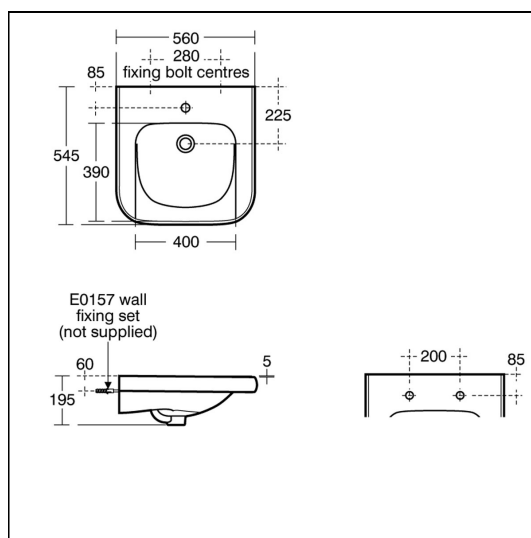

OPTIONS

- **E0062** Basin fixing set for IPS panels or block walls
- **A6697** Contour 21+ 1 hole thermostatic basin mixer, single sequential lever with copper tails
- **A6698** Contour 21+ 1 hole thermostatic basin mixer, single sequential lever with flexible tails
- **A6790** Contour 21+ Outline 1 hole thermostatic basin mixer, single sequential lever with flexible tails
- **S8920** Trap 1¼" plastic resealing bottle, 75mm seal, multi-purpose outlet

ILLUSTRATED PRODUCT DETAILS

Sizes

S2165 w:55 x d:55

Weights

- **S2165** 16.89 KG
- **E0157** 0.16 KG
- **A6696** 2.50 KG
- **S8733** 0.35 KG
- **E0079** 1.45 KG

Materials

- **S2165** Vitreous China
- **E0157** Metal
- **A6696** Chrome Plated Brass
- **S8733** Chrome Plated Metal
- **E0079** Chrome Plated Metal

Finishes

- **S2165** White (01)
- **E0157** Neutral / No Finish (67)
- **A6696** Chrome (AA)
- **S8733** Chrome (AA)
- **E0079** Chrome (AA)

Flow rates

A6696 7.9 Litres per minute @ 3 bar pressure

Designer

Robin Levien, RDI

Standards

Washbasin to BS EN 14688 & BS EN 31

Special Notes

Suggested rim height 680-700 for wheelchair or seated users. Washbasin wall mounted using E0157 wall fixing set or panel mounted using E0062 fixing set.

Suitable for use with handrinse basins in public areas and Doc M. Satisfies DDA requirements. Single easy use lever operates on/off and temperature control. Eliminates the need for premixed water.

FEATURES