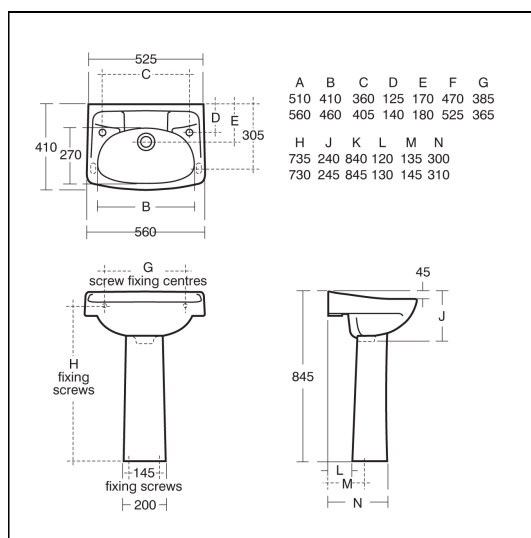

Sandringham Royalex Washbasin 51cm 2 Taphole

ILLUSTRATED

- S2180** Sandringham Royalex 51cm washbasin with two corner tapholes and chainstay hole
- S2955** Ova Pedestal
- B9881** Sandringham 21 washbasin pillar taps, lever handles
- S8800** Waste 1¼" plastic waste with bead chain and plug, 80mm slotted tail, bolt stay
- S8910** Trap 1¼" plastic bottle, 75mm seal, multi-purpose outlet

OPTIONS

- S9180** Leg centre support 60cm stainless steel with fixing plate.
- S9181** Leg centre support 90 cm stainless steel with fixing plate
- B1678** Alterna 21 1/2" pillar taps with lever handles (pair)
- S8733** Waste 1¼" brass anti theft swivel plug waste, 80mm slotted tail
- A5900** TMV thermostatic mixing valve, 15mm
- S8900** Trap 1¼" metal bottle, 75mm seal, outlet screwed 1¼" BSP male with compression nut and ring
- S8920** Trap 1¼" plastic resealing bottle, 75mm seal, multi-purpose outlet
- S9145** Bracket Aluminium alloy adjustable centre for washbasins with wall to centre Overflow waste outlet from 140 to 190mm

ILLUSTRATED PRODUCT DETAILS

Sizes

S2180 w:510 x d:410

Weights

S2180 12.08 KG
S2955 10.26 KG
B9881 1.10 KG
S8800 0.08 KG
S8910 0.20 KG

Materials

S2180 Vitreous China
S2955 Vitreous China
B9881 Chrome Plated Brass
S8800 Chrome Plated Plastic
S8910 Plastic

Finishes

S2180  White (01)
S2955  White (01)
B9881  Chrome (AA)
S8800  Chrome (AA)
S8910  Neutral / No Finish (67)

Capacity

S2180 5.7 litres

Flow rates

B9881 8 Litres per minute @ 3 bar pressure

Special Notes