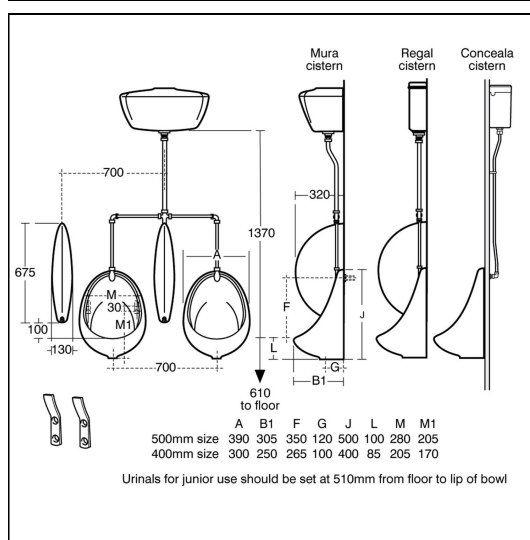

# Sanura Bowl Urinal 50cm - Conceala Auto Cistern

## ILLUSTRATED

- S6100** Sanura 50cm urinal bowl
- S8850** Waste 1½" plastic domed strainer waste, 45mm unslotted tail
- S8925** Trap 1½" plastic resealing bottle with 75mm seal, multi-purpose outlet
- S9275** Urinal concealed hangers, Steel
- S6286** Spreader, back inlet for vitreous china bowl urinal

## OPTIONS

- S1128** Regal 4.5 litre auto cistern and cover, auto syphon and petcock
- S1154** Regal 13.6 litre auto cistern and cover, auto syphon and petcock
- S1155** Conceala 4.5 litre auto cistern with cover, auto syphon and petcock
- S1156** Conceala 9 Litre auto cistern with cover, auto syphon and petcock
- S1157** Conceala auto cistern 13.6 litre with cover auto syphon and petcock
- S8770** Waste 1½" strainer waste brass with stainless steel dome
- S8915** Trap 1½" plastic bottle with 75mm seal, multi-purpose outlet
- S6226** Flushpipes concealed for 1 bowl urinal
- S6227** Flushpipes concealed for 2 bowl urinals
- S6228** Flushpipes concealed for 3 bowl urinals
- S6229** Flushpipes concealed for 4 bowl urinals
- S6230** Flushpipes concealed for 5 bowl urinals
- S6220** Flushpipes exposed for 1 bowl urinal with Mura cistern
- S6221** Flushpipes exposed for 2 bowl urinals with Mura autocistern

### Weights

- S6100** 11.29 KG
- S8850** 0.20 KG
- S8925** 0.33 KG
- S9275** 1.00 KG
- S6286** 0.01 KG