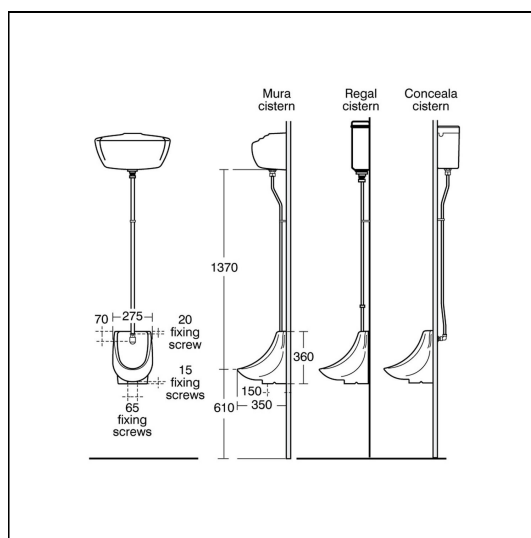

## OPTIONS

- S1155** Conceala 4.5 litre auto cistern with cover, auto syphon and petcock
- S1156** Conceala 9 Litre auto cistern with cover, auto syphon and petcock
- S1157** Conceala auto cistern 13.6 litre with cover auto syphon and petcock
- S8770** Waste 1½" strainer waste brass with stainless steel dome
- S9275** Urinal concealed hangers, Steel
- S6226** Flushpipes concealed for 1 bowl urinal
- S6227** Flushpipes concealed for 2 bowl urinals
- S6228** Flushpipes concealed for 3 bowl urinals
- S6229** Flushpipes concealed for 4 bowl urinals
- S6230** Flushpipes concealed for 5 bowl urinals
- S6120** Urinal division Vitreous China with hanger and screw

### Weights

- S6103** 7.50 KG
- S8850** 0.20 KG
- S8915** 0.24 KG
- S6265** 0.36 KG

### Materials

- S6103** Vitreous China
- S8850** Plastic
- S8915** Plastic
- S6265** Chrome Plated Metal

### Special Notes

Please click the [Specify this] button and then choose the number of bowls in each range. See further pages for additional information on flushpipes for ranges of from 1 to 5 urinals. See also Sensorflow urinal flushing page. Urinal secured to wall with wall fixing screws (not supplied)