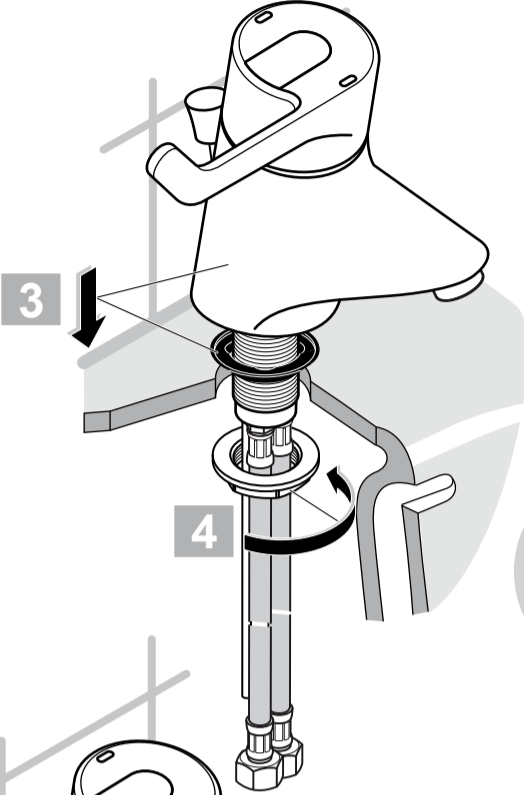

*Armitage
Shanks*

0807 / A 865 726
 (+ A 865 708)
 Made in Germany

CONTOUR 21
 A 4131 .. A 4132 ..

Armitage Shanks
 The Bathroom Works
 National Avenue
 Kingston-upon-Hull
 HU5 4HS
 England

G1/2

	P	bar		MAX. 5		3		Q (3 bar)
	T	°C		MAX. 80		65		l/min
						40		13