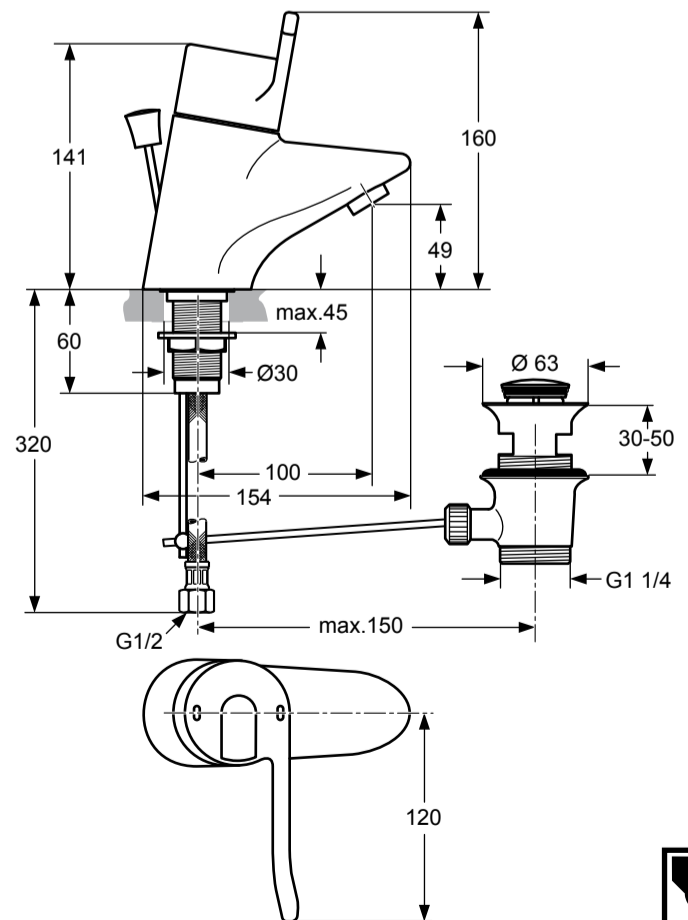

XX = AA, AD...

Position

- 1 = A 962 017 XX
- 2 = A 961 823 XX
- 3 = A 961 824 NU
- 4 = E 960 575 NU
- 7 = A 961 825 XX
- 8a = A 961 302 NU
- 8b = S 960 193 NU
- 9 = A 963 600 NU
- 10 = A 962 991 XX
- 11 = A 963 404 NU
- 12 = A 960 016 NU
- 13 = A 961 838 XX
- 14 = A 962 140 NU

*Armitage
Shanks*

0807 / A 865 726
 (+ A 865 708)
 Made in Germany

CONTOUR 21
 A 4131 .. A 4132 ..

Armitage Shanks
 The Bathroom Works
 National Avenue
 Kingston-upon-Hull
 HU5 4HS
 England

G1/2

	P	bar		MAX. 5		3		Q (3 bar)
	T	°C		MAX. 80		65		l/min
						40		13