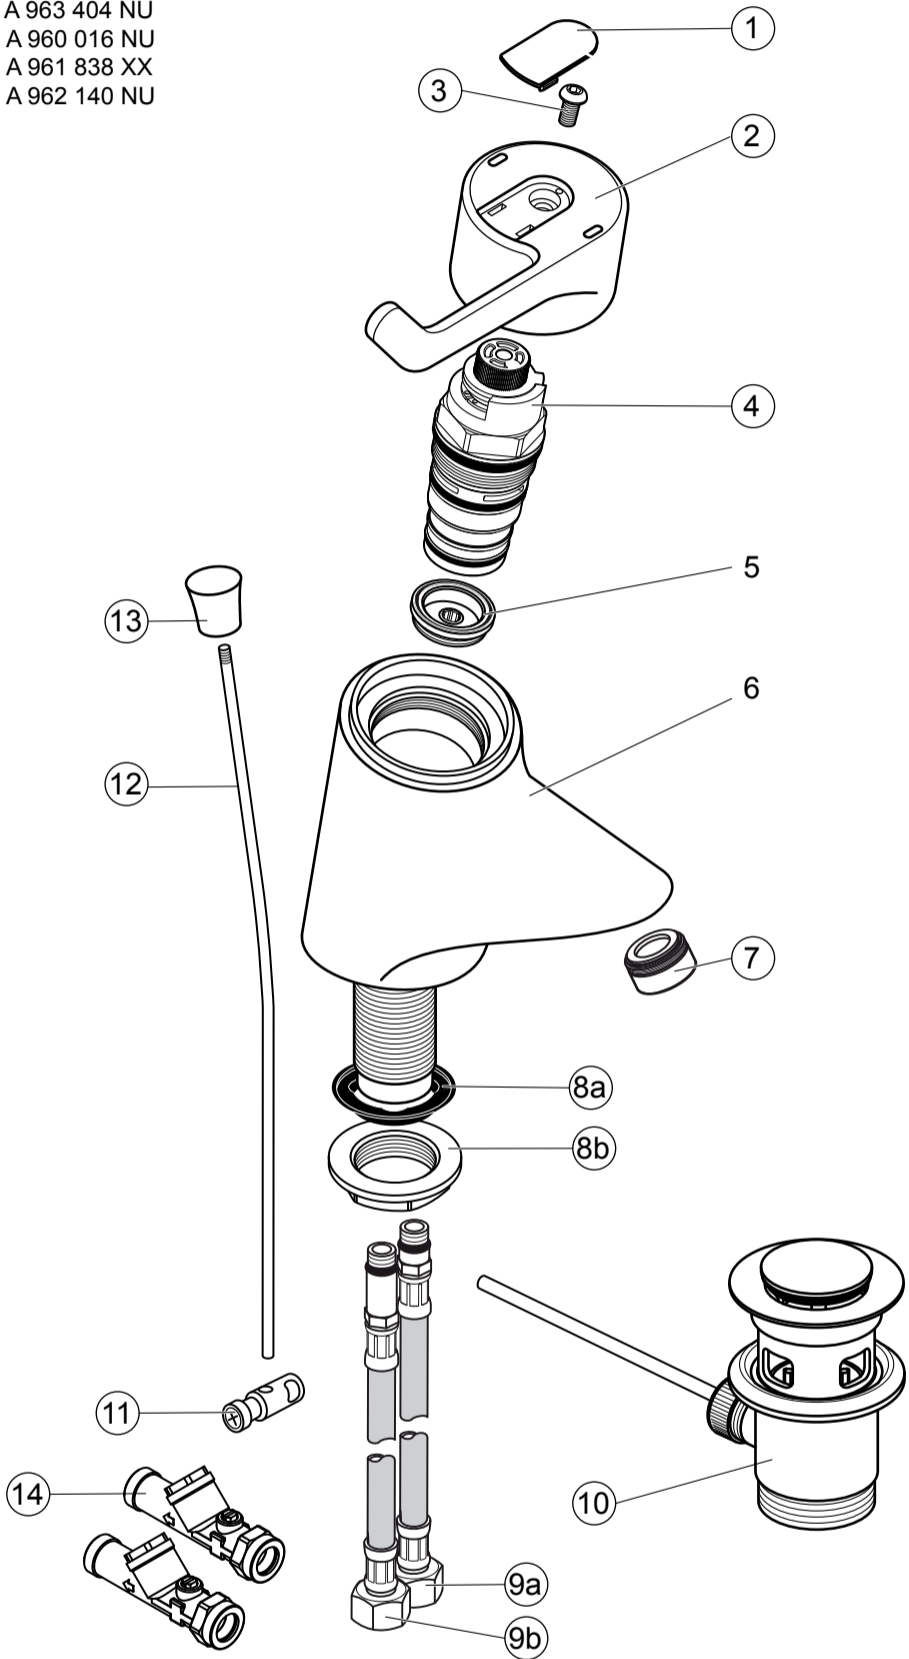

XX = AA, AD...

Position

- 1 = A 962 017 XX
- 2 = A 961 823 XX
- 3 = A 961 824 NU
- 4 = E 960 575 NU
- 7 = A 961 825 XX
- 8a = A 961 302 NU
- 8b = S 960 193 NU
- 9 = A 963 600 NU
- 10 = A 962 991 XX
- 11 = A 963 404 NU
- 12 = A 960 016 NU
- 13 = A 961 838 XX
- 14 = A 962 140 NU

*Armitage
Shanks*

0807 / A 865 726
 (+ A 865 708)
 Made in Germany

CONTOUR 21
 A 4131 .. A 4132 ..

Armitage Shanks
 The Bathroom Works
 National Avenue
 Kingston-upon-Hull
 HU5 4HS
 England

G1/2

	P	bar		MAX. 5		3		Q (3 bar)
	T	°C		MAX. 80		65		l/min
						40		13