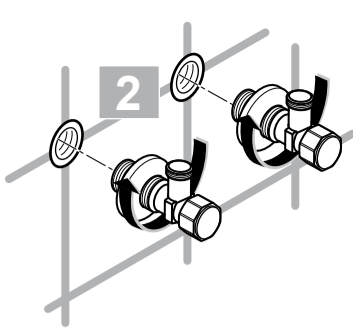

*Armitage
Shanks*

0807 / A 865 726
 (+ A 865 708)
 Made in Germany

CONTOUR 21
 A 4131 .. A 4132 ..

Armitage Shanks
 The Bathroom Works
 National Avenue
 Kingston-upon-Hull
 HU5 4HS
 England

G1/2

	P	bar		MAX. 5		3		Q (3 bar)
	T	°C		MAX. 80		65		l/min
						40		13