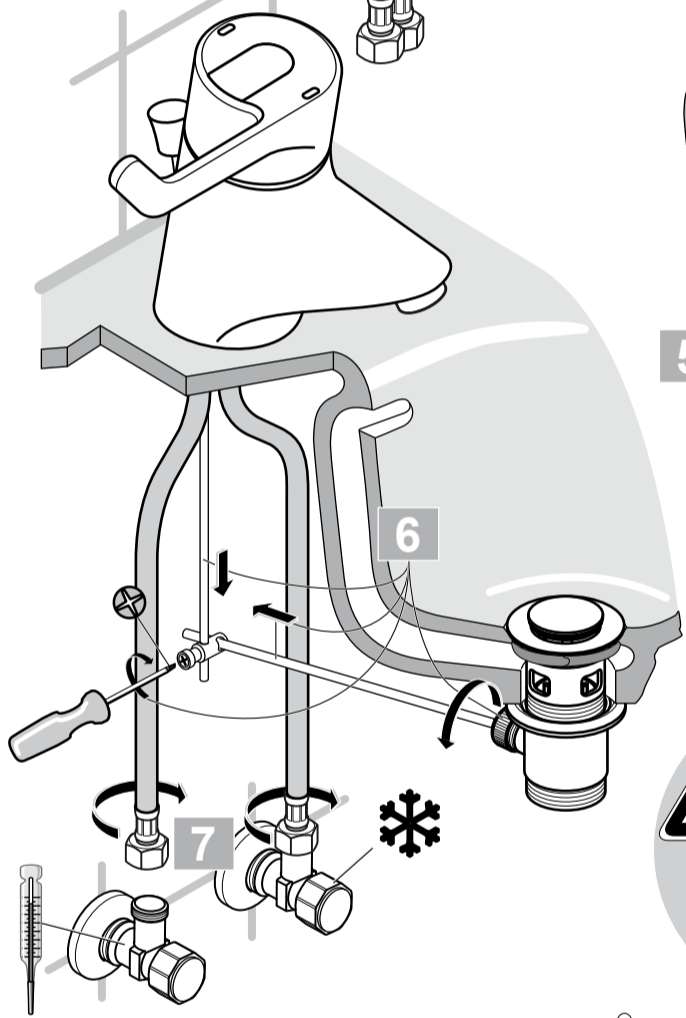

*Armitage
Shanks*

0807 / A 865 726
 (+ A 865 708)
 Made in Germany

CONTOUR 21
 A 4131 .. A 4132 ..

Armitage Shanks
 The Bathroom Works
 National Avenue
 Kingston-upon-Hull
 HU5 4HS
 England

G1/2

	P	bar		MAX. 5		3		Q (3 bar)
	T	°C		MAX. 80		65		l/min
						40		13