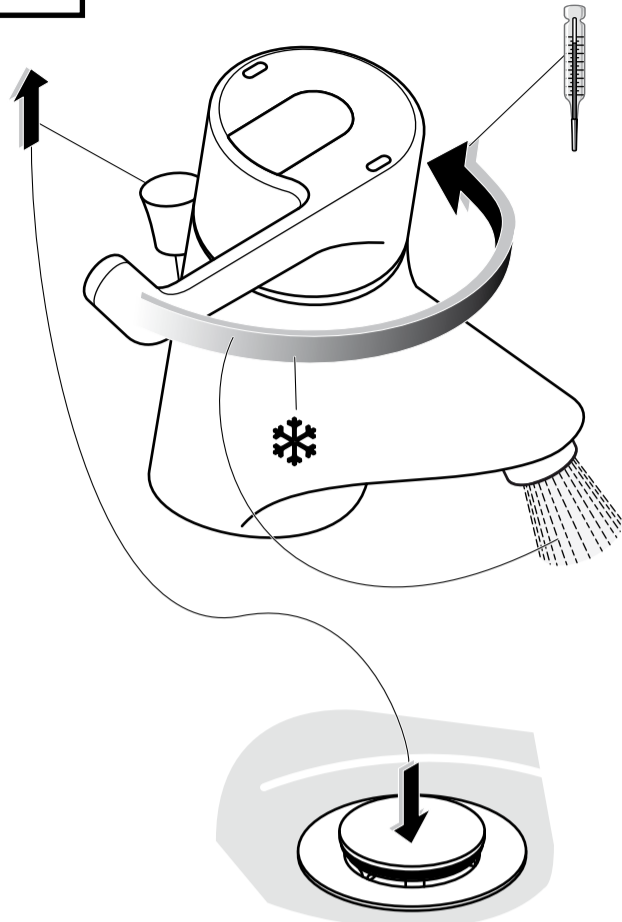

*Armitage
Shanks*

0807 / A 865 726
 (+ A 865 708)
 Made in Germany

CONTOUR 21
 A 4131 .. A 4132 ..

Armitage Shanks
 The Bathroom Works
 National Avenue
 Kingston-upon-Hull
 HU5 4HS
 England

G1/2

	P	bar		MAX. 5		3		Q (3 bar)
	T	°C		MAX. 80		65		l/min
						40		13