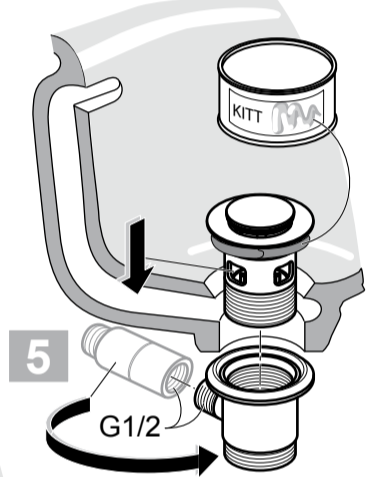

*Armitage
Shanks*

0807 / A 865 726
 (+ A 865 708)
 Made in Germany

CONTOUR 21
 A 4131 .. A 4132 ..

Armitage Shanks
 The Bathroom Works
 National Avenue
 Kingston-upon-Hull
 HU5 4HS
 England

G1/2

	P	bar		MAX. 5		3		Q (3 bar)
	T	°C		MAX. 80		65		l/min
						40		13