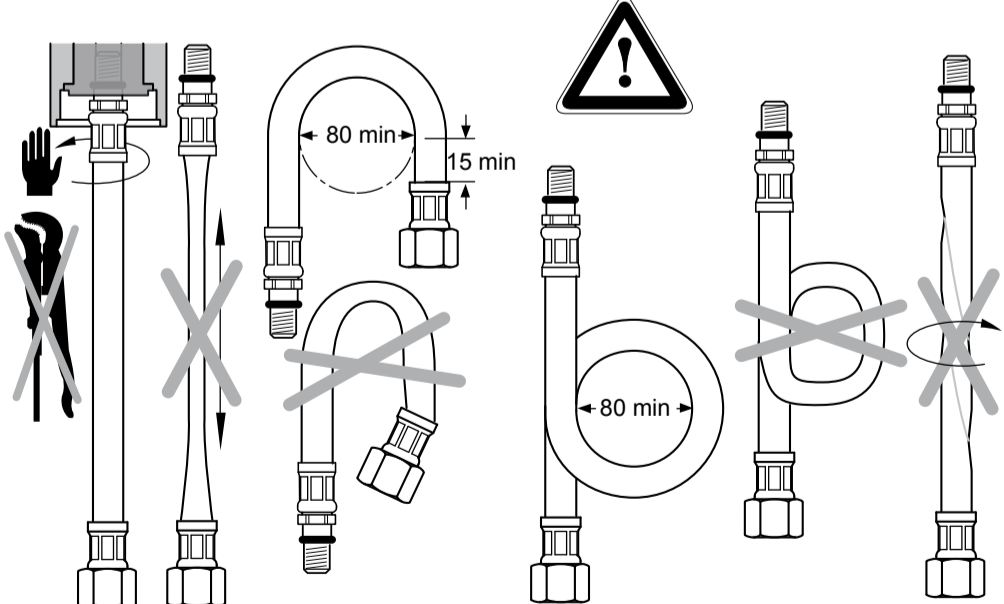

*Armitage
Shanks*

0807 / A 865 726
 (+ A 865 708)
 Made in Germany

CONTOUR 21
 A 4131 .. A 4132 ..

Armitage Shanks
 The Bathroom Works
 National Avenue
 Kingston-upon-Hull
 HU5 4HS
 England

G1/2

	P	bar		MAX. 5		3		Q (3 bar)
	T	°C		MAX. 80		65		l/min
						40		13