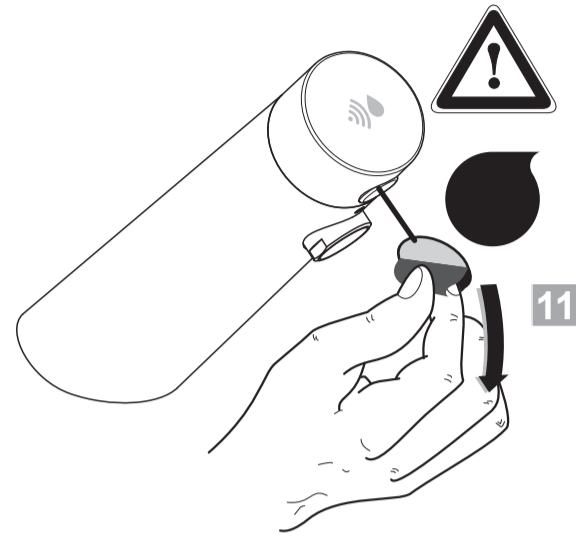

P 0,3 MPa 3 bar	 50°C	 15°C	 max.°C ~34	 max.°C ~47
	  65°C	 15°C	 ~42	 ~60

  P bar	 0,5 MAX. 10	 1 5		 Q (3 bar)
  T °C	 MAX. 80	 65 40		 l/min 3,8