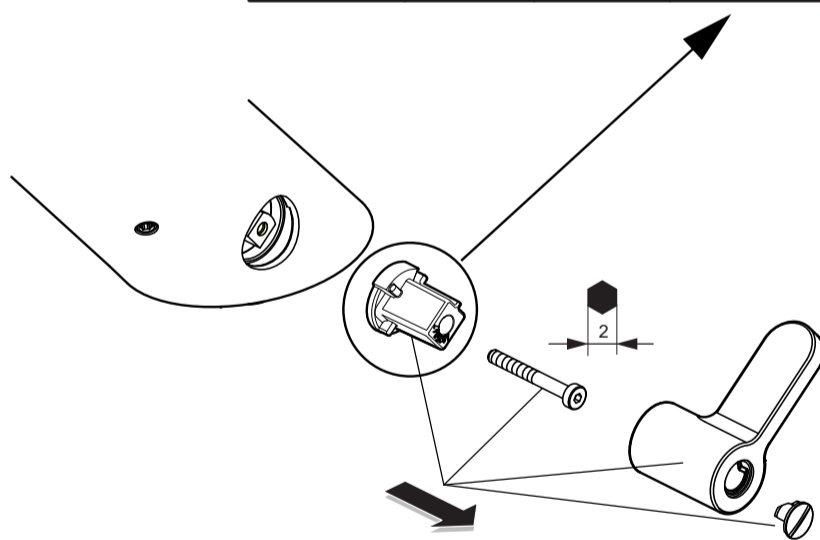

P 0,3 MPa 3 bar	 50°C	 15°C	 max.°C ~34	 max.°C ~47
	  65°C	 15°C	 ~42	 ~60