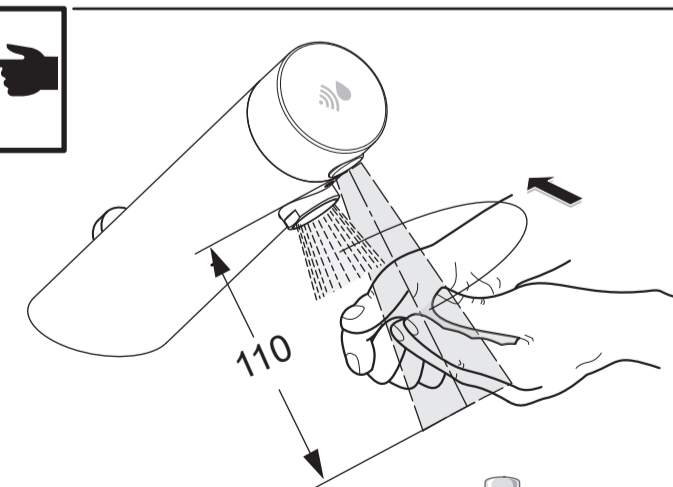

P 0,3 MPa 3 bar	 50°C	 15°C	 max.°C ~34	 max.°C ~47
	  65°C	 15°C	 ~42	 ~60