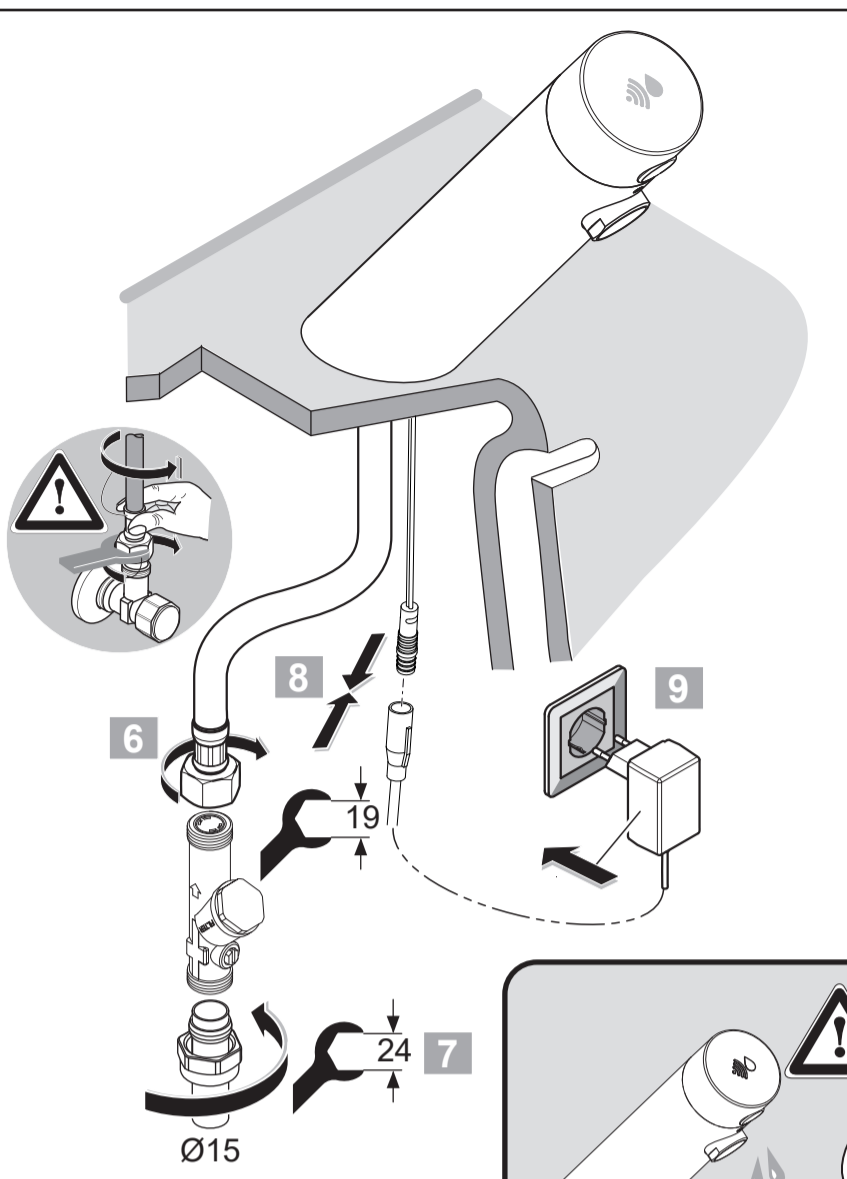

P 0,3 MPa 3 bar	 50°C	 15°C	 max.°C ~34	 max.°C ~47
	  65°C	 15°C	 ~42	 ~60

  P bar	 0,5 MAX. 10	 1 5		 Q (3 bar)
  T °C	 MAX. 80	 65 40		 l/min 3,8