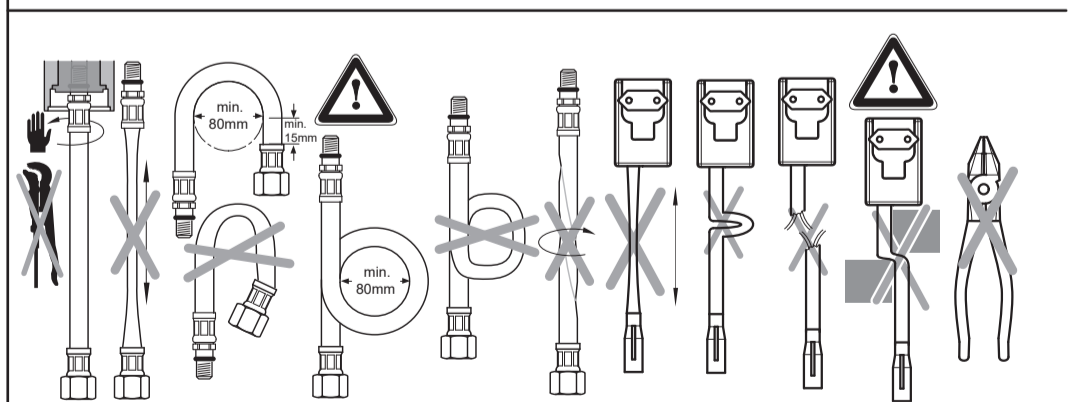

P 0,3 MPa 3 bar	 50°C	 15°C	 max.°C ~34	 max.°C ~47
	  65°C	 15°C	 ~42	 ~60