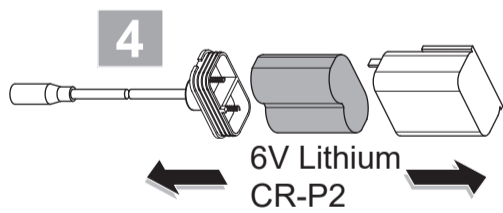

P 0,3 MPa 3 bar	 50°C	 15°C	 max.°C ~34	 max.°C ~47
	  65°C	 15°C	 ~42	 ~60

  P bar	 0,5 MAX. 10	 1 5		 Q (3 bar)
  T °C	 MAX. 80	 65 40		 l/min 3,8