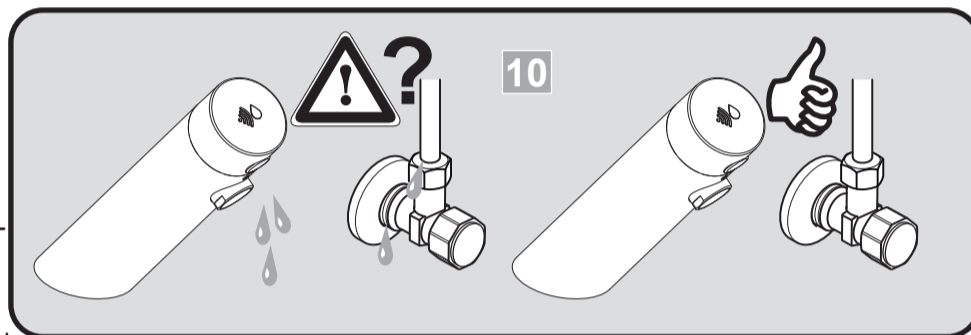

P 0,3 MPa 3 bar	 50°C	 15°C	 max.°C ~34	 max.°C ~47
	  65°C	 15°C	 ~42	 ~60

  P bar	 0,5 MAX. 10	 1 5		 Q (3 bar)
  T °C	 MAX. 80	 65 40		 l/min 3,8