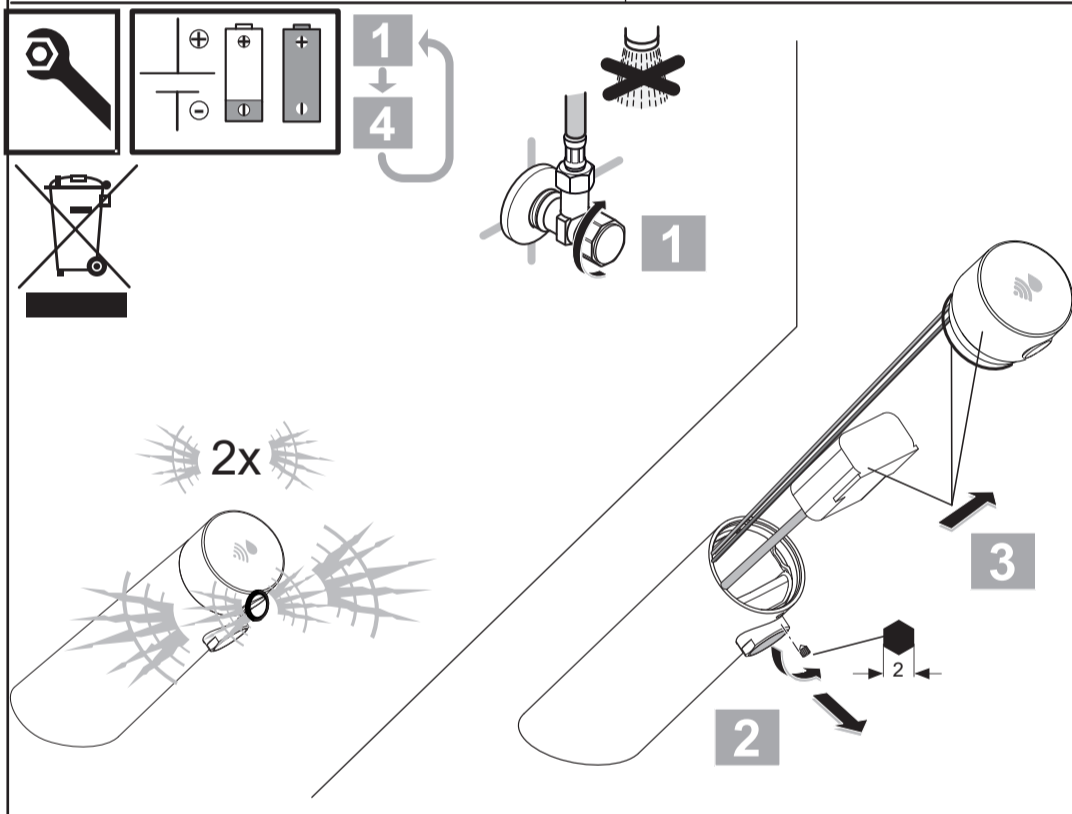

P 0,3 MPa 3 bar	 50°C	 15°C	 max.°C ~34	 max.°C ~47
	  65°C	 15°C	 ~42	 ~60

  P bar	 0,5 MAX. 10	 1 5		 Q (3 bar)
  T °C	 MAX. 80	 65 40		 l/min 3,8