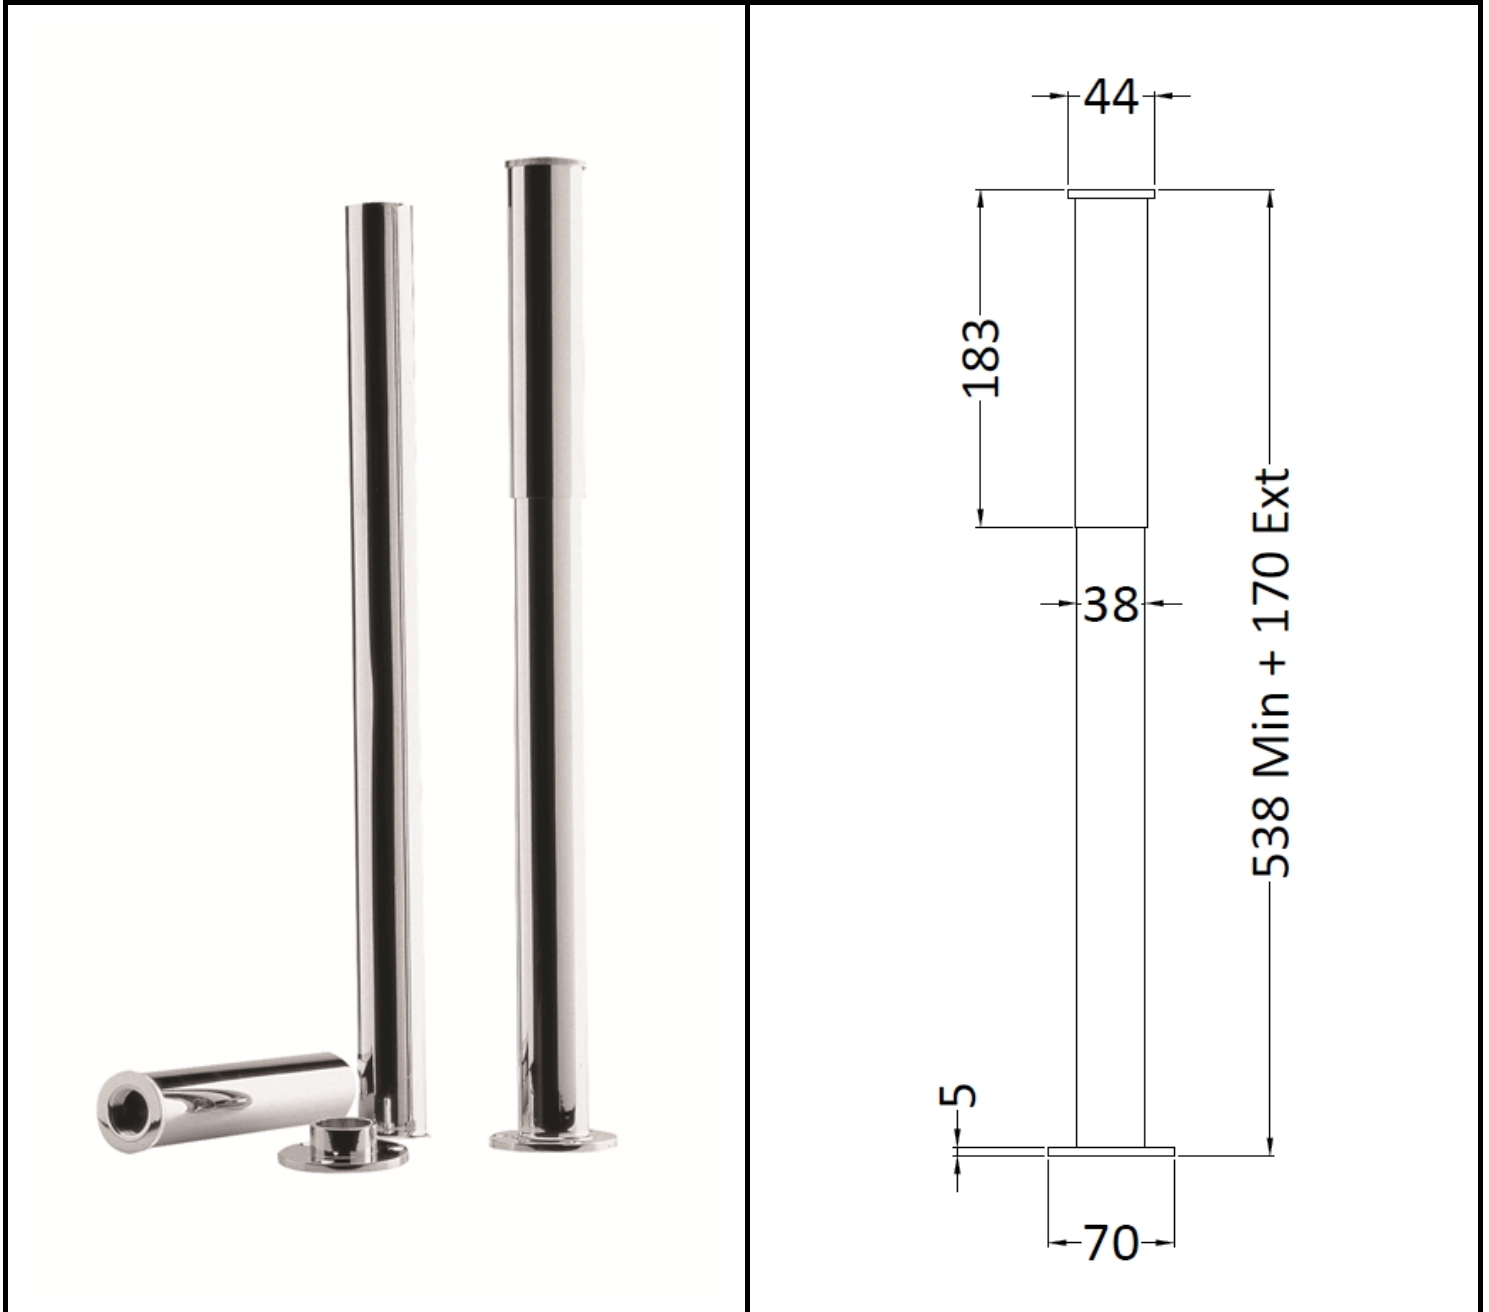

# B A Y S W A T E R

London W.2

**CODE:** BAYA014

**DESCRIPTION:** Bath Legs With Adjustable Shrouds

**CATEGORY:** Wastes & Extras

PRODUCT DIMENSIONS				
Height (mm)	Width (mm)	Length (mm)	Depth (mm)	Nett Wgt Kg
720	40		70	2.07

PACKAGING DIMENSIONS			
Height (mm)	Width (mm)	Depth (mm)	Gross Wgt Kg
88	48	750	2.07

PACKAGING DATA			
Box Colour	White Cardboard Box		
Box Qty	1	Label Colour	White Label
Label Size	100 x 50	Label Qty	2

OUTER BOX DIMENSIONS (If Applicable)				
Height (mm)	Width (mm)	Length (mm)	Depth (mm)	Gross Wgt Kg
Barcode	5055275890325			

PRODUCT DETAILS	
Country of Origin	China
Fitting Instruction	No
Product Material	Brass
Heating Element Wattage	Not Applicable

CE Certification	N/A
Colour/Finish	Chrome
Product Diameter	24mm
Connection Size	3/4"