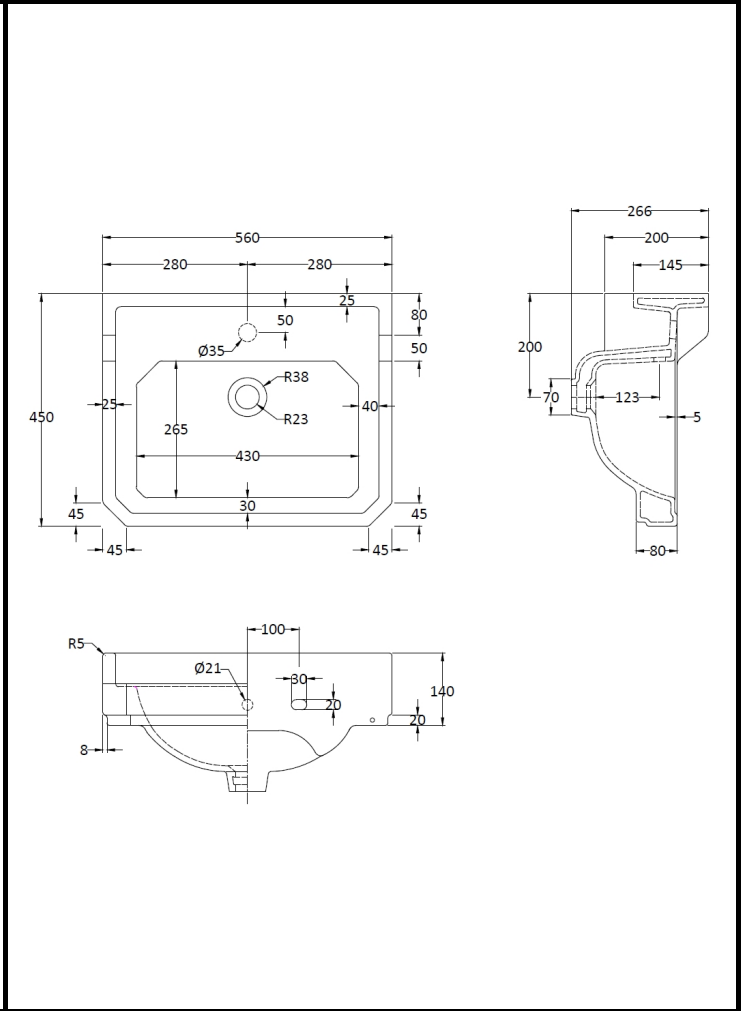

## London W.2

**CODE:** BAYC005

**DESCRIPTION:** Fitzroy 560mm Basin 1Th

**CATEGORY:** Ceramics

PRODUCT DIMENSIONS			
Height (mm)	Width (mm)	Depth (mm)	Nett Wgt Kg
266	560	450	15

PACKAGING DIMENSIONS			
Height (mm)	Width (mm)	Depth (mm)	Gross Wgt Kg
287	575	490	15

PACKAGING DATA			
Box Colour	White Cardboard Box		
Box Qty	1	Label Colour	Not Applicable
Label Size	100 x 50	Label Qty	0

OUTER BOX DIMENSIONS (If Applicable)			
Height (mm)	Width (mm)	Depth (mm)	Gross Wgt Kg
Barcode	5055275892190		

BASINS			
Tap Hole	One Taphole	Chain Stay Hole	Yes
Template	Not Required	Waste Type Req'd	Slotted
Overflow Incl.	Yes	Overflow Cover	Yes
Inner Bowl Depth	265mm	Inner Bowl Width	425mm
Inner Bowl Height	150mm		