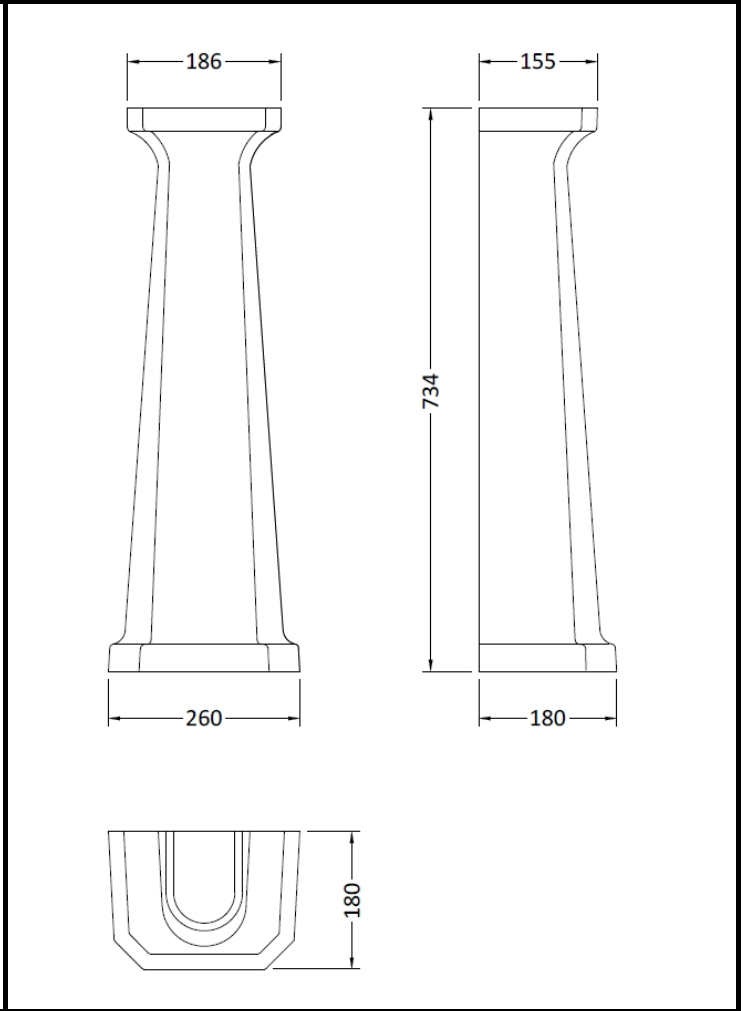

B A Y S W A T E R

London W.2

CODE: BAYC009

DESCRIPTION: Fitzroy Comfort Height Full Pedestal

CATEGORY: Ceramics

PRODUCT DIMENSIONS			
Height (mm)	Width (mm)	Depth (mm)	Nett Wgt Kg
734	260	180	15

PACKAGING DIMENSIONS			
Height (mm)	Width (mm)	Depth (mm)	Gross Wgt Kg
140	285	715	15

PACKAGING DATA			
Box Colour	White Cardboard Box		
Box Qty	1	Label Colour	Not Applicable
Label Size	100 x 50	Label Qty	0

OUTER BOX DIMENSIONS (If Applicable)			
Height (mm)	Width (mm)	Depth (mm)	Gross Wgt Kg
Barcode	5055275892237		