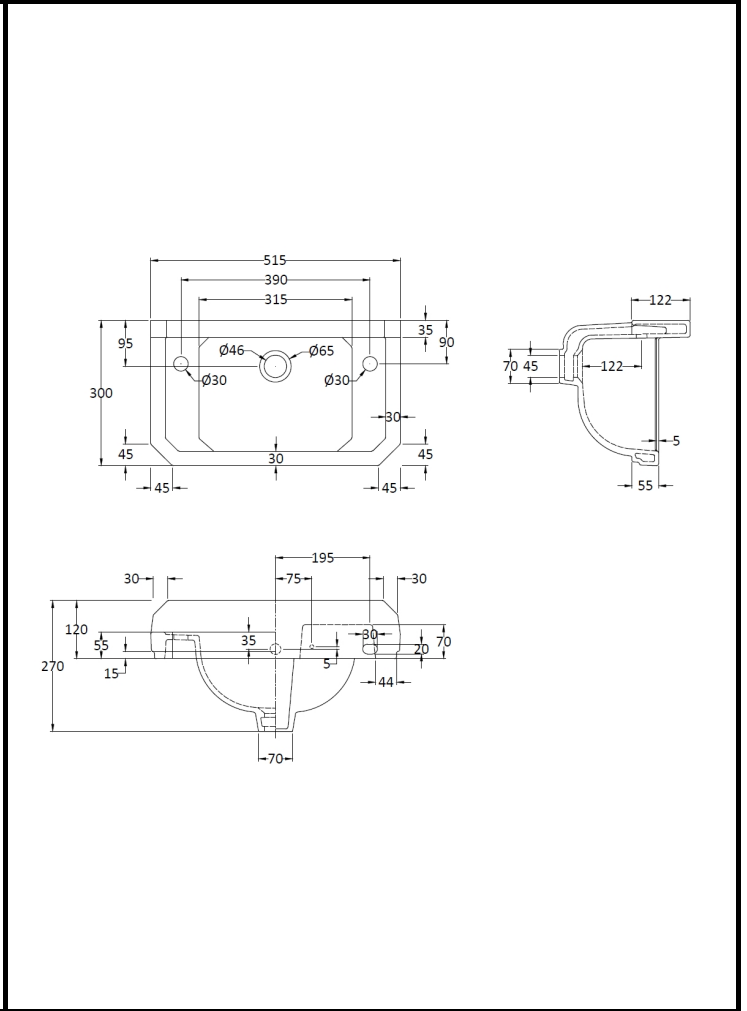

B A Y S W A T E R

London W.2

CODE: BAYC010

DESCRIPTION: Fitzroy 515mm Cloakroom Basin

CATEGORY: Ceramics

PRODUCT DIMENSIONS			
Height (mm)	Width (mm)	Depth (mm)	Nett Wgt Kg
270	515	300	9.5

PACKAGING DIMENSIONS			
Height (mm)	Width (mm)	Depth (mm)	Gross Wgt Kg
257	302	513	9.52

PACKAGING DATA			
Box Colour	White Cardboard Box		
Box Qty	1	Label Colour	Not Applicable
Label Size	100 x 50	Label Qty	0

OUTER BOX DIMENSIONS (If Applicable)			
Height (mm)	Width (mm)	Depth (mm)	Gross Wgt Kg
Barcode	5055275892244		

PRODUCT DETAILS			
Country of Origin	China		
Fitting Instruction	Yes	Colour	White

Certification	CE	N/A	WRAS	N/A	WRAS Number	N/A
Product Material	Vitreous China					

PANS/BIDETS			
Trap Style	Not Applicable	Includes Seat	Not Applicable

BASINS			
Tap Hole	Two Tapholes	Chain Stay Hole	Yes
Template	Not Required	Waste Type Req'd	Slotted
Overflow Incl.	Yes	Overflow Cover	Yes
Inner Bowl Depth	240mm	Inner Bowl Width	305mm
Inner Bowl Height	135mm		