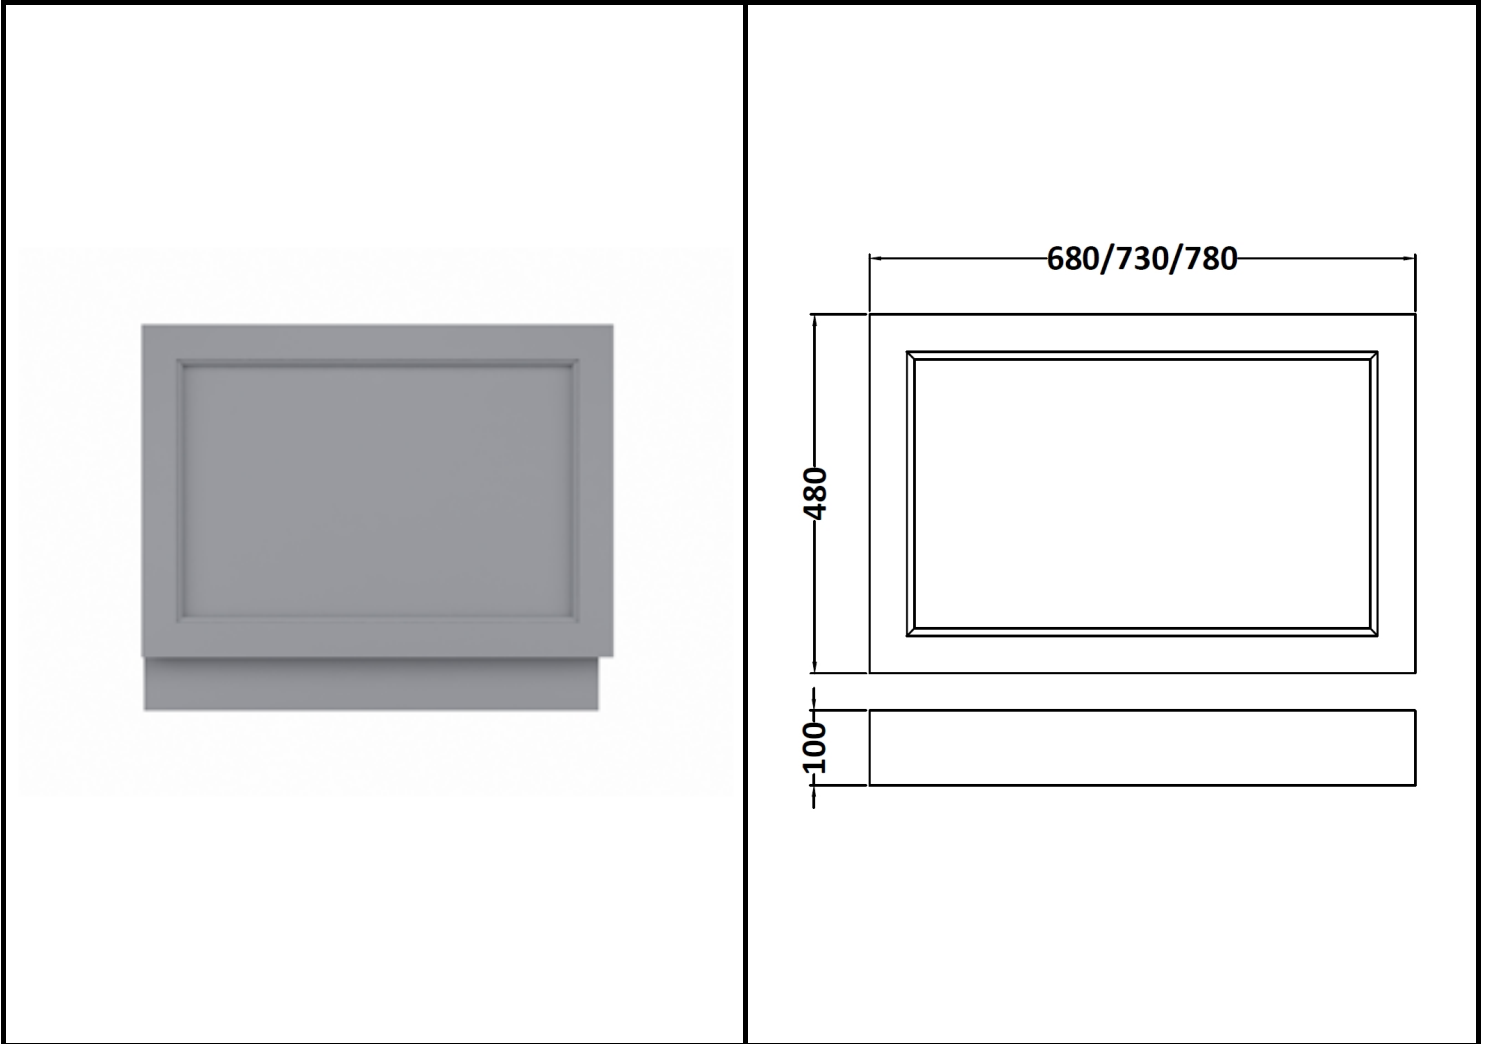

B A Y S W A T E R

London W.2

CODE: BAYF140

DESCRIPTION: 700 Bath End Panel

CATEGORY: Furniture

PRODUCT DIMENSIONS

Height (mm)	Width (mm)	Depth (mm)	Nett Wgt Kg
560	680	36	4.5

PACKAGING DIMENSIONS

Height (mm)	Width (mm)	Depth (mm)	Gross Wgt Kg
500	705	30	5

PACKAGING DATA

Box Colour	White Cardboard Box		
Box Qty	1	Label Colour	White Label
Label Size	116 x 50	Label Qty	2

OUTER BOX DIMENSIONS (If Applicable)

Height (mm)	Width (mm)	Depth (mm)	Gross Wgt Kg
Barcode	5055275893173		

PRODUCT DETAILS

Country of Origin	China			
Fitting Instruction	Yes			
Constr' Method	Not Applicable			
Cabinet Finish	Not Applicable			
Cab Thickness (mm)				
Drawer Included	Not Applicable			
No of Shelves	Not Applicable			
Hinge Inc'	Not Applicable			
Fixings Inc'	Yes			
Handle Inc'	Not Applicable			
Handle Type	Not Applicable			
Certification	FSC	Yes	CE	Yes
Colour	Plummett Grey			
Constr' Type	Flat-Pack			
Fascia Finish	Mdf Painted Matt			
Fas Thickness (mm)	18			
Drawer Type	Not Applicable			
Hinge Type	Not Applicable			
Adjustable Legs	Not Applicable			
Handle Style	Not Applicable			
Waste Shroud	Not Applicable			