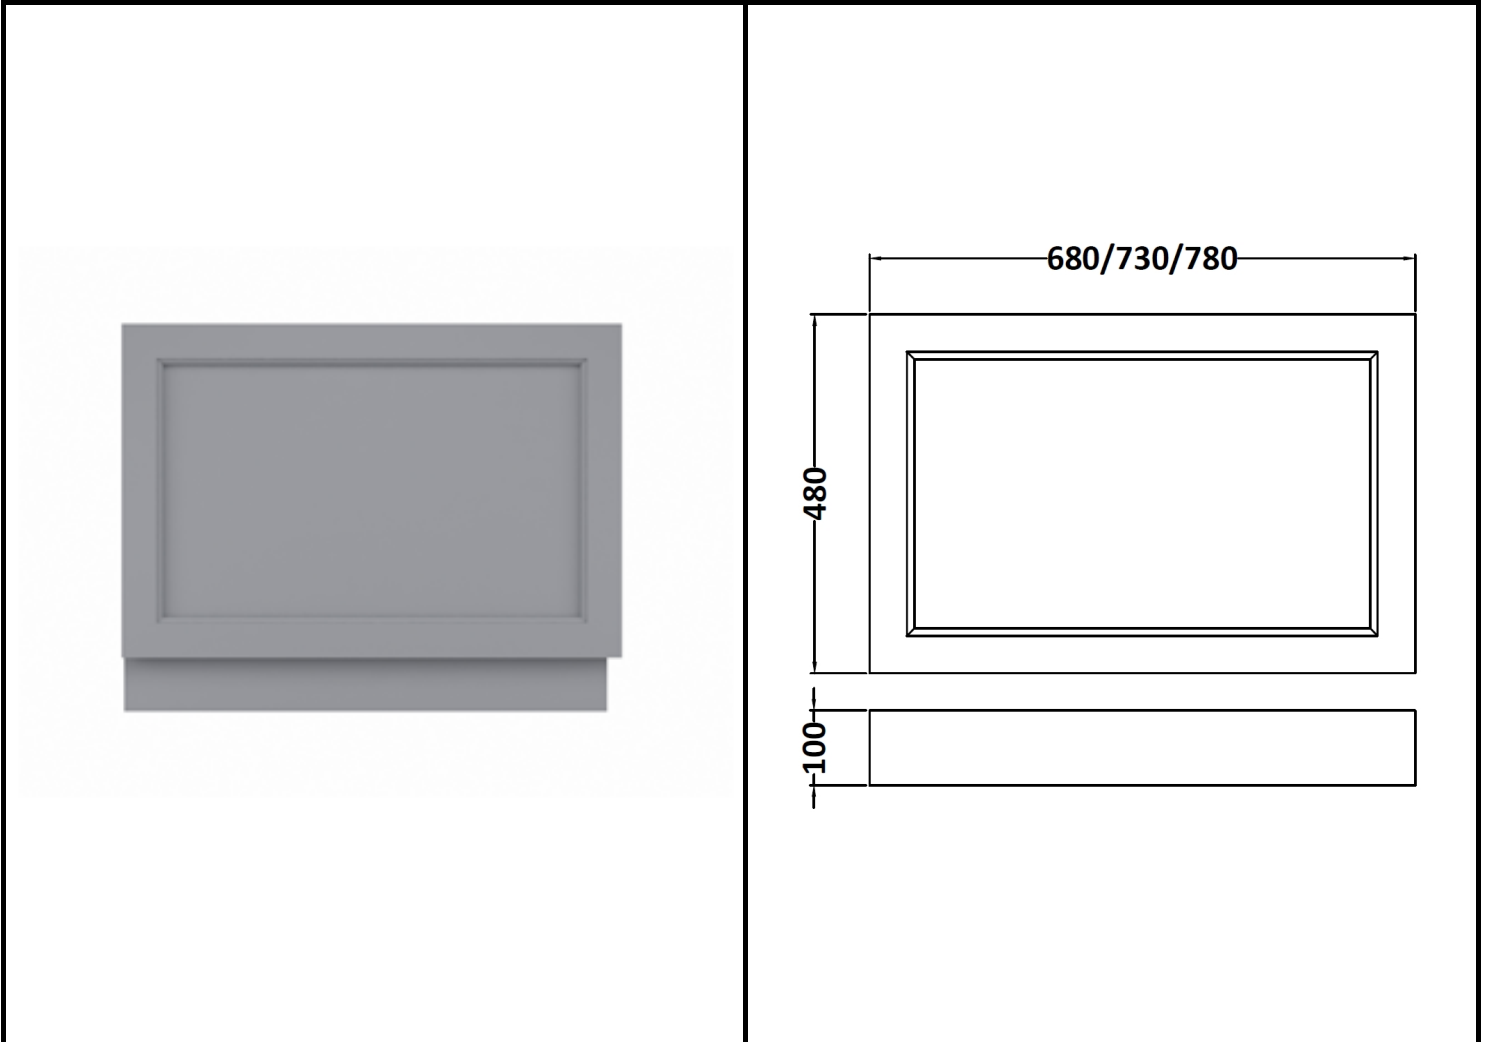

B A Y S W A T E R

London W.2

CODE: BAYF143

DESCRIPTION: 750 Bath End Panel

CATEGORY: Furniture

PRODUCT DIMENSIONS

Height (mm)	Width (mm)	Depth (mm)	Nett Wgt Kg
560	730	36	4.7

PACKAGING DIMENSIONS

Height (mm)	Width (mm)	Depth (mm)	Gross Wgt Kg
500	755	30	5.2

PACKAGING DATA

Box Colour	White Cardboard Box		
Box Qty	1	Label Colour	White Label
Label Size	116 x 50	Label Qty	2

OUTER BOX DIMENSIONS (If Applicable)

Height (mm)	Width (mm)	Depth (mm)	Gross Wgt Kg
Barcode	5055275893203		

PRODUCT DETAILS

Country of Origin	China			
Fitting Instruction	Yes			
Constr' Method	Not Applicable			
Cabinet Finish	Not Applicable			
Cab Thickness (mm)				
Drawer Included	Not Applicable			
No of Shelves	Not Applicable			
Hinge Inc'	Not Applicable			
Fixings Inc'	Yes			
Handle Inc'	Not Applicable			
Handle Type	Not Applicable			
Certification	FSC	Yes	CE	Yes
Colour	Plummett Grey			
Constr' Type	Flat-Pack			
Fascia Finish	Mdf Painted Matt			
Fas Thickness (mm)	18			
Drawer Type	Not Applicable			
Hinge Type	Not Applicable			
Adjustable Legs	Not Applicable			
Handle Style	Not Applicable			
Waste Shroud	Not Applicable			