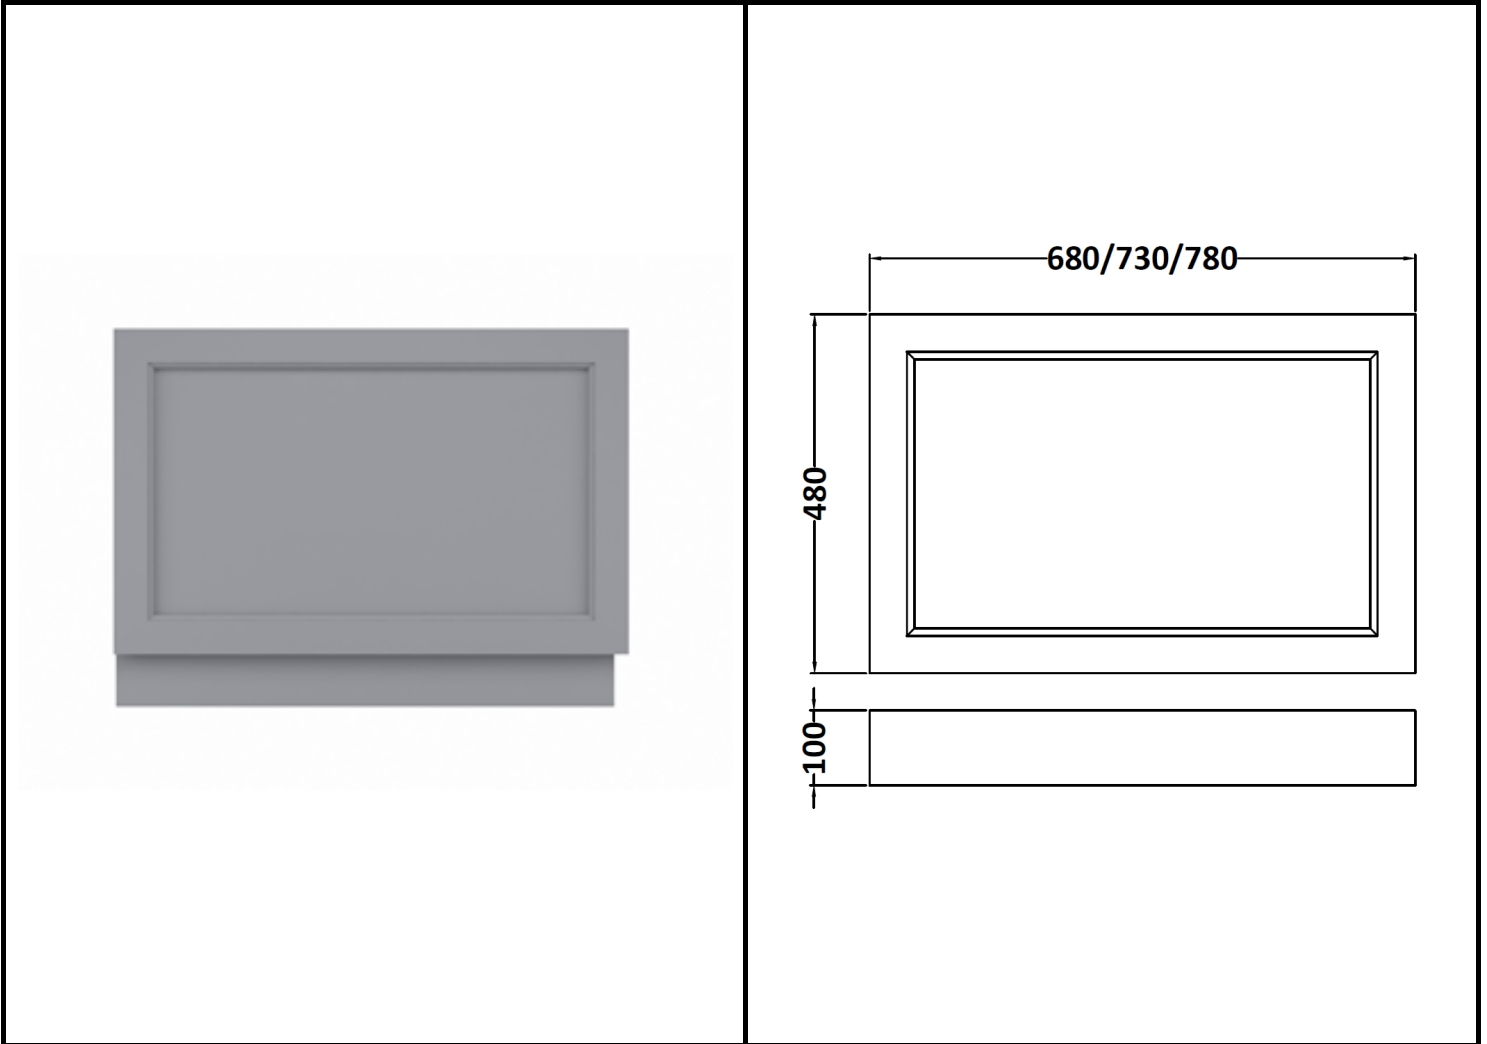

B A Y S W A T E R

London W.2

CODE: BAYF146

DESCRIPTION: 800 Bath End Panel

CATEGORY: Furniture

PRODUCT DIMENSIONS

Height (mm)	Width (mm)	Depth (mm)	Nett Wgt Kg
560	780	36	5.3

PACKAGING DIMENSIONS

Height (mm)	Width (mm)	Depth (mm)	Gross Wgt Kg
500	800	30	5.8

PACKAGING DATA

Box Colour	White Cardboard Box		
Box Qty	1	Label Colour	White Label
Label Size	x	Label Qty	2

OUTER BOX DIMENSIONS (If Applicable)

Height (mm)	Width (mm)	Depth (mm)	Gross Wgt Kg
Barcode	5055275893234		

PRODUCT DETAILS

Country of Origin	China			
Fitting Instruction	Yes			
Constr' Method	Not Applicable			
Cabinet Finish	Not Applicable			
Cab Thickness (mm)				
Drawer Included	Not Applicable			
No of Shelves	Not Applicable			
Hinge Inc'	Not Applicable			
Fixings Inc'	Yes			
Handle Inc'	Not Applicable			
Handle Type	Not Applicable			
Certification	FSC	Yes	CE	Yes
Colour	Plummett Grey			
Constr' Type	Flat-Pack			
Fascia Finish	Mdf Painted Gloss			
Fas Thickness (mm)	18			
Drawer Type	Not Applicable			
Hinge Type	Not Applicable			
Adjustable Legs	Not Applicable			
Handle Style	Not Applicable			
Waste Shroud	Not Applicable			