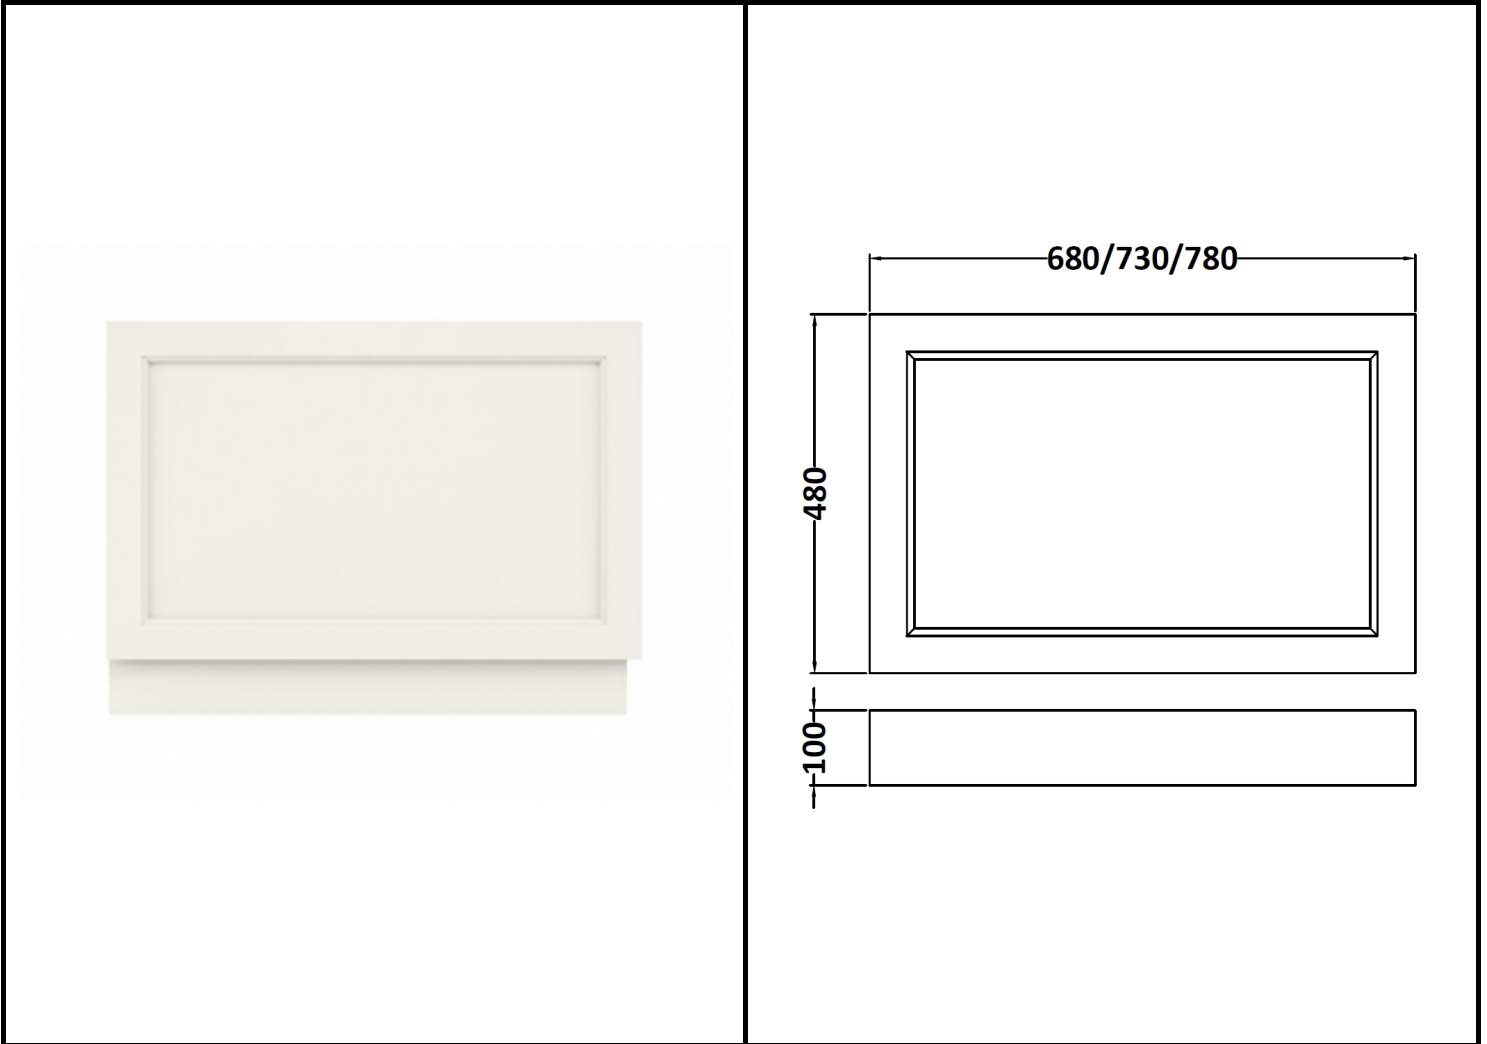

# B A Y S W A T E R

London W.2

**CODE:** BAYF148

**DESCRIPTION:** 800 Bath End Panel

**CATEGORY:** Furniture

## PRODUCT DIMENSIONS

Height (mm)	Width (mm)	Depth (mm)	Nett Wgt Kg
560	780	36	5.3