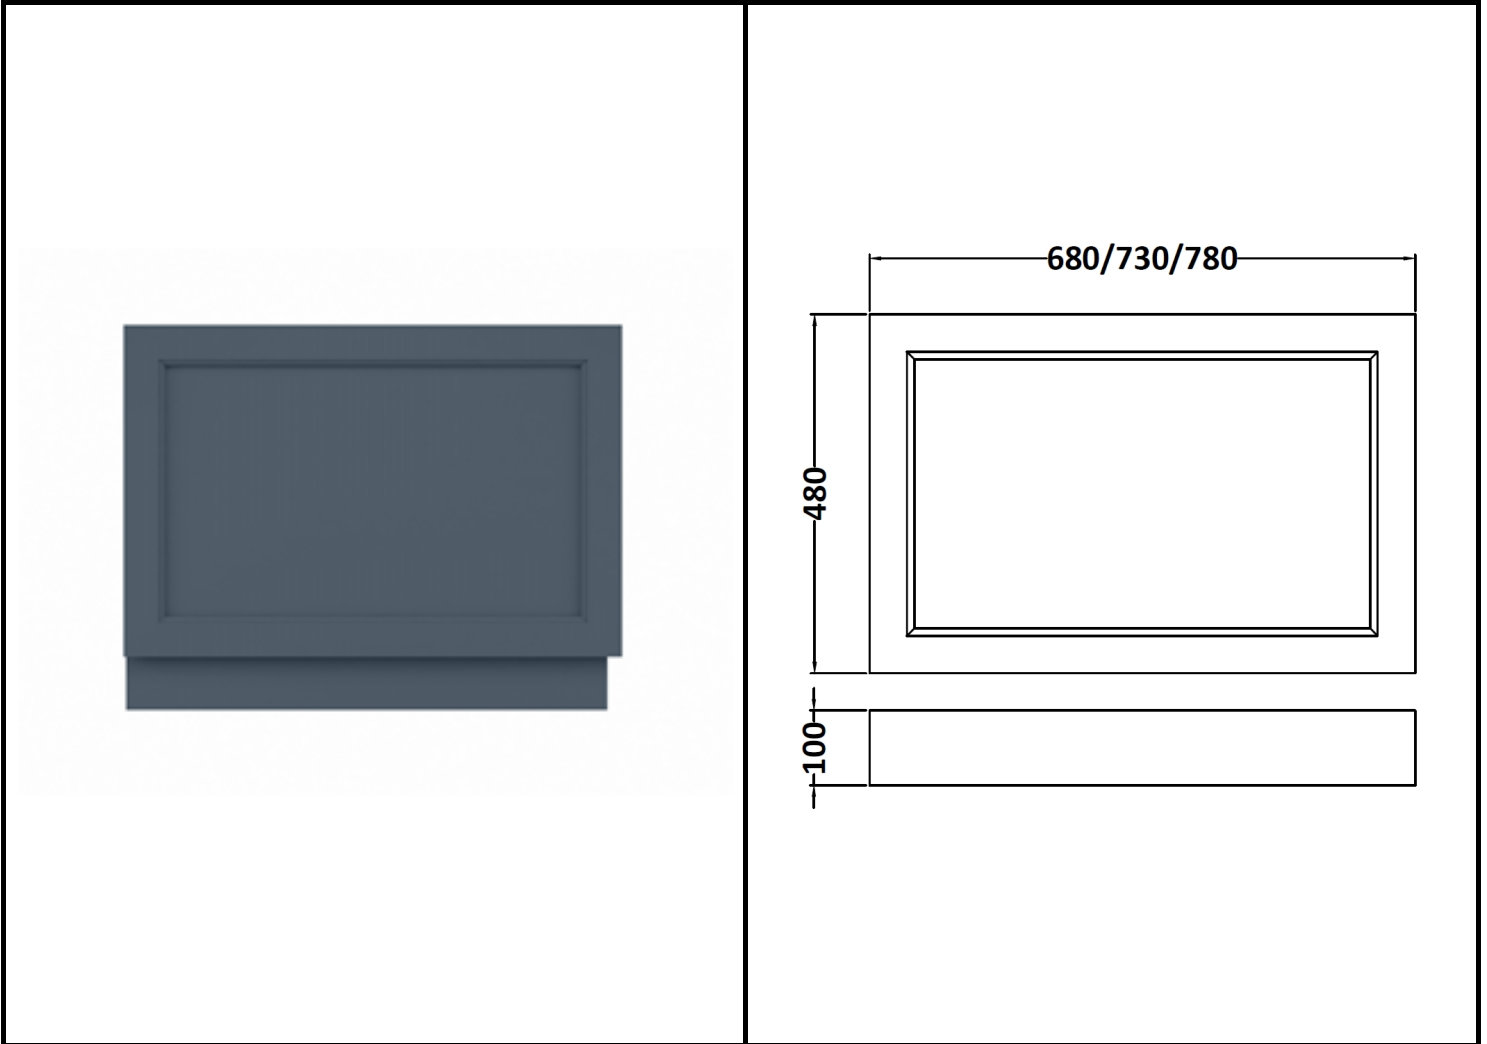

B A Y S W A T E R

London W.2

CODE: BAYF144

DESCRIPTION: 750 Bath End Panel

CATEGORY: Furniture

PRODUCT DIMENSIONS

Height (mm)	Width (mm)	Depth (mm)	Nett Wgt Kg
560	730	36	4.7

PACKAGING DIMENSIONS

Height (mm)	Width (mm)	Depth (mm)	Gross Wgt Kg
500	755	30	5.2

PACKAGING DATA

Box Colour	White Cardboard Box		
Box Qty	1	Label Colour	White Label
Label Size	116 x 50	Label Qty	2

OUTER BOX DIMENSIONS (If Applicable)

Height (mm)	Width (mm)	Depth (mm)	Gross Wgt Kg
Barcode	5055275893210		

PRODUCT DETAILS

Country of Origin	China			
Fitting Instruction	Yes			
Constr' Method	Not Applicable			
Cabinet Finish	Not Applicable			
Cab Thickness (mm)				
Drawer Included	Not Applicable			
No of Shelves	Not Applicable			
Hinge Inc'	Not Applicable			
Fixings Inc'	Yes			
Handle Inc'	Not Applicable			
Handle Type	Not Applicable			
Certification	FSC	Yes	CE	Yes
Colour	Stiffkey Blue			
Constr' Type	Flat-Pack			
Fascia Finish	Mdf Painted Matt			
Fas Thickness (mm)	18			
Drawer Type	Not Applicable			
Hinge Type	Not Applicable			
Adjustable Legs	Not Applicable			
Handle Style	Not Applicable			
Waste Shroud	Not Applicable			