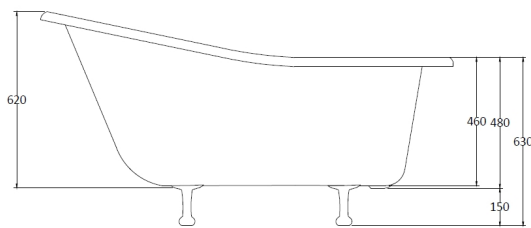

B A Y S W A T E R

London W.2

CODE: BAYB104

DESCRIPTION: Pembridsge 1500 Slipper F/Stand Bath

CATEGORY: Baths

PRODUCT DIMENSIONS

Length (mm)	Width (mm)	Height (mm)	Nett Wgt Kg
1500	740	480	49.6

PACKAGING DIMENSIONS

Length (mm)	Width (mm)	Height (mm)	Gross Wgt Kg
1520	760	500	49.6

PACKAGING DATA

Box Colour	Brown Cardboard Sleeve		
Box Qty	1	Label Colour	White Label
Label Size	100 X 50	Label Qty	2

OUTER BOX DIMENSIONS (If Applicable)

Length (mm)	Width (mm)	Height (mm)	Gross Wgt Kg
Barcode	5055275892466		

PRODUCT DETAILS

Country of Origin	United Kingdom			
Fitting Instruction	Yes			
Product Material	Acrylic			
Volume (Ltr)	155L			
Leg Set Inc'	Legset Not Included			
Drilled/Undrilled	Undrilled For Taps			
Embossed	No			
Anti-Slip	No			
Certification	FSC	N/A	CE	
Material Colour Ref'	European White			
Material Thickness	14mm			
Displaced Capacity	85L			
Waste Inc'	Waste Not Included			
Includes Grips	No Grips Supplied			
No of Tapholes	None			