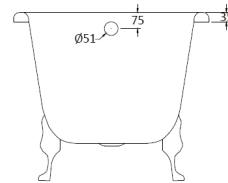

B A Y S W A T E R

London W.2

CODE: BAYB104

DESCRIPTION: Pembridsge 1500 Slipper F/Stand Bath

CATEGORY: Baths

PRODUCT DIMENSIONS

Length (mm)	Width (mm)	Height (mm)	Nett Wgt Kg
1500	740	480	49.6

PACKAGING DIMENSIONS

Length (mm)	Width (mm)	Height (mm)	Gross Wgt Kg
1520	760	500	49.6

PACKAGING DATA

Box Colour	Brown Cardboard Sleeve		
Box Qty	1	Label Colour	White Label
Label Size	100 X 50	Label Qty	2

OUTER BOX DIMENSIONS (If Applicable)

Length (mm)	Width (mm)	Height (mm)	Gross Wgt Kg
Barcode	5055275892466		

PRODUCT DETAILS

Country of Origin	United Kingdom			
Fitting Instruction	Yes			
Product Material	Acrylic			
Volume (Ltr)	155L			
Leg Set Inc'	Legset Not Included			
Drilled/Undrilled	Undrilled For Taps			
Embossed	No			
Anti-Slip	No			
Certification	FSC	N/A	CE	
Material Colour Ref'	European White			
Material Thickness	14mm			
Displaced Capacity	85L			
Waste Inc'	Waste Not Included			
Includes Grips	No Grips Supplied			
No of Tapholes	None			