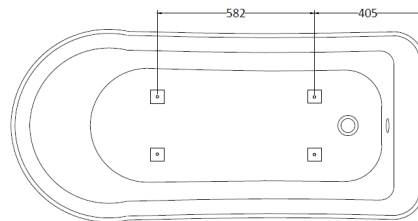

B A Y S W A T E R

London W.2

CODE: BAYB104

DESCRIPTION: Pembridsge 1500 Slipper F/Stand Bath

CATEGORY: Baths

PRODUCT DIMENSIONS

Length (mm)	Width (mm)	Height (mm)	Nett Wgt Kg
1500	740	480	49.6

PACKAGING DIMENSIONS

Length (mm)	Width (mm)	Height (mm)	Gross Wgt Kg
1520	760	500	49.6

PACKAGING DATA

Box Colour	Brown Cardboard Sleeve		
Box Qty	1	Label Colour	White Label
Label Size	100 X 50	Label Qty	2

OUTER BOX DIMENSIONS (If Applicable)

Length (mm)	Width (mm)	Height (mm)	Gross Wgt Kg
Barcode	5055275892466		

PRODUCT DETAILS

Country of Origin	United Kingdom			
Fitting Instruction	Yes			
Product Material	Acrylic			
Volume (Ltr)	155L			
Leg Set Inc'	Legset Not Included			
Drilled/Undrilled	Undrilled For Taps			
Embossed	No			
Anti-Slip	No			
Certification	FSC	N/A	CE	
Material Colour Ref'	European White			
Material Thickness	14mm			
Displaced Capacity	85L			
Waste Inc'	Waste Not Included			
Includes Grips	No Grips Supplied			
No of Tapholes	None			