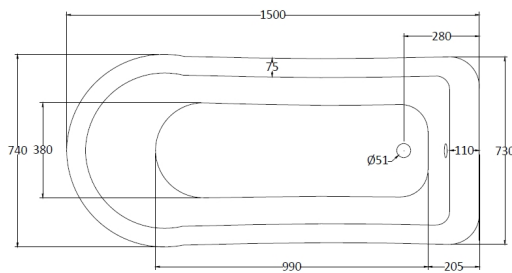

B A Y S W A T E R

London W.2

CODE: BAYB104

DESCRIPTION: Pembridsge 1500 Slipper F/Stand Bath

CATEGORY: Baths

PRODUCT DIMENSIONS

Length (mm)	Width (mm)	Height (mm)	Nett Wgt Kg
1500	740	480	49.6

PACKAGING DIMENSIONS

Length (mm)	Width (mm)	Height (mm)	Gross Wgt Kg
1520	760	500	49.6

PACKAGING DATA

Box Colour	Brown Cardboard Sleeve		
Box Qty	1	Label Colour	White Label
Label Size	100 X 50	Label Qty	2

OUTER BOX DIMENSIONS (If Applicable)

Length (mm)	Width (mm)	Height (mm)	Gross Wgt Kg
Barcode	5055275892466		

PRODUCT DETAILS

Country of Origin	United Kingdom			
Fitting Instruction	Yes			
Product Material	Acrylic			
Volume (Ltr)	155L			
Leg Set Inc'	Legset Not Included			
Drilled/Undrilled	Undrilled For Taps			
Embossed	No			
Anti-Slip	No			
Certification	FSC	N/A	CE	
Material Colour Ref'	European White			
Material Thickness	14mm			
Displaced Capacity	85L			
Waste Inc'	Waste Not Included			
Includes Grips	No Grips Supplied			
No of Tapholes	None			