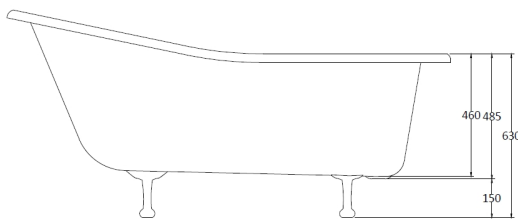

# B A Y S W A T E R

London W.2

**CODE:** BAYB105

**DESCRIPTION:** Pembridsge 1700 Slipper F/Stand Bath

**CATEGORY:** Baths

## PRODUCT DIMENSIONS

Length (mm)	Width (mm)	Height (mm)	Nett Wgt Kg
1690	730	485	46

## PACKAGING DIMENSIONS

Length (mm)	Width (mm)	Height (mm)	Gross Wgt Kg
1720	750	505	46

## PRODUCT DETAILS

Country of Origin	United Kingdom			
Fitting Instruction	Yes			
Product Material	Acrylic			
Volume (Ltr)	197L			
Leg Set Inc'	Legset Not Included			
Drilled/Undrilled	Undrilled For Taps			
Embossed	No			
Anti-Slip	No			
Certification	FSC	N/A	CE	
Material Colour Ref'	European White			
Material Thickness	14mm			
Displaced Capacity	125L			
Waste Inc'	Waste Not Included			
Includes Grips	No Grips Supplied			
No of Tapholes	None			