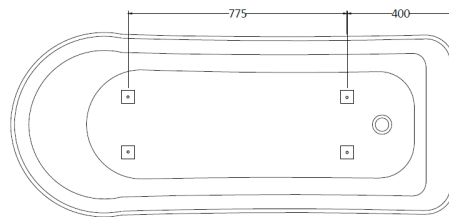

## PRODUCT DIMENSIONS

Length (mm)	Width (mm)	Height (mm)	Nett Wgt Kg
1690	730	485	46

## PACKAGING DIMENSIONS

Length (mm)	Width (mm)	Height (mm)	Gross Wgt Kg
1720	750	505	46

## OUTER BOX DIMENSIONS (If Applicable)

Length (mm)	Width (mm)	Height (mm)	Gross Wgt Kg
Barcode	5055275892480		

## PRODUCT DETAILS

Country of Origin	United Kingdom			
Fitting Instruction	Yes			
Product Material	Acrylic			
Volume (Ltr)	197L			
Leg Set Inc'	Legset Not Included			
Drilled/Undrilled	Undrilled For Taps			
Embossed	No			
Anti-Slip	No			
Certification	FSC	N/A	CE	
Material Colour Ref'	European White			
Material Thickness	14mm			
Displaced Capacity	125L			
Waste Inc'	Waste Not Included			
Includes Grips	No Grips Supplied			
No of Tapholes	None			