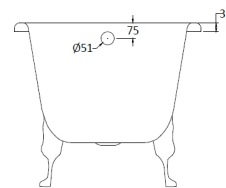

## PRODUCT DIMENSIONS

Length (mm)	Width (mm)	Height (mm)	Nett Wgt Kg
1690	730	485	46

## PACKAGING DIMENSIONS

Length (mm)	Width (mm)	Height (mm)	Gross Wgt Kg
1720	750	505	46

## OUTER BOX DIMENSIONS (If Applicable)

Length (mm)	Width (mm)	Height (mm)	Gross Wgt Kg
Barcode	5055275892480		

## PRODUCT DETAILS

Country of Origin	United Kingdom			
Fitting Instruction	Yes			
Product Material	Acrylic			
Volume (Ltr)	197L			
Leg Set Inc'	Legset Not Included			
Drilled/Undrilled	Undrilled For Taps			
Embossed	No			
Anti-Slip	No			
Certification	FSC	N/A	CE	
Material Colour Ref'	European White			
Material Thickness	14mm			
Displaced Capacity	125L			
Waste Inc'	Waste Not Included			
Includes Grips	No Grips Supplied			
No of Tapholes	None			