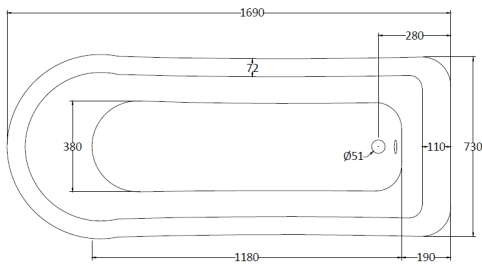

## PRODUCT DIMENSIONS

Length (mm)	Width (mm)	Height (mm)	Nett Wgt Kg
1690	730	485	46

## PACKAGING DIMENSIONS

Length (mm)	Width (mm)	Height (mm)	Gross Wgt Kg
1720	750	505	46

## OUTER BOX DIMENSIONS (If Applicable)

Length (mm)	Width (mm)	Height (mm)	Gross Wgt Kg
Barcode	5055275892480		

## PRODUCT DETAILS

Country of Origin	United Kingdom			
Fitting Instruction	Yes			
Product Material	Acrylic			
Volume (Ltr)	197L			
Leg Set Inc'	Legset Not Included			
Drilled/Undrilled	Undrilled For Taps			
Embossed	No			
Anti-Slip	No			
Certification	FSC	N/A	CE	
Material Colour Ref'	European White			
Material Thickness	14mm			
Displaced Capacity	125L			
Waste Inc'	Waste Not Included			
Includes Grips	No Grips Supplied			
No of Tapholes	None			