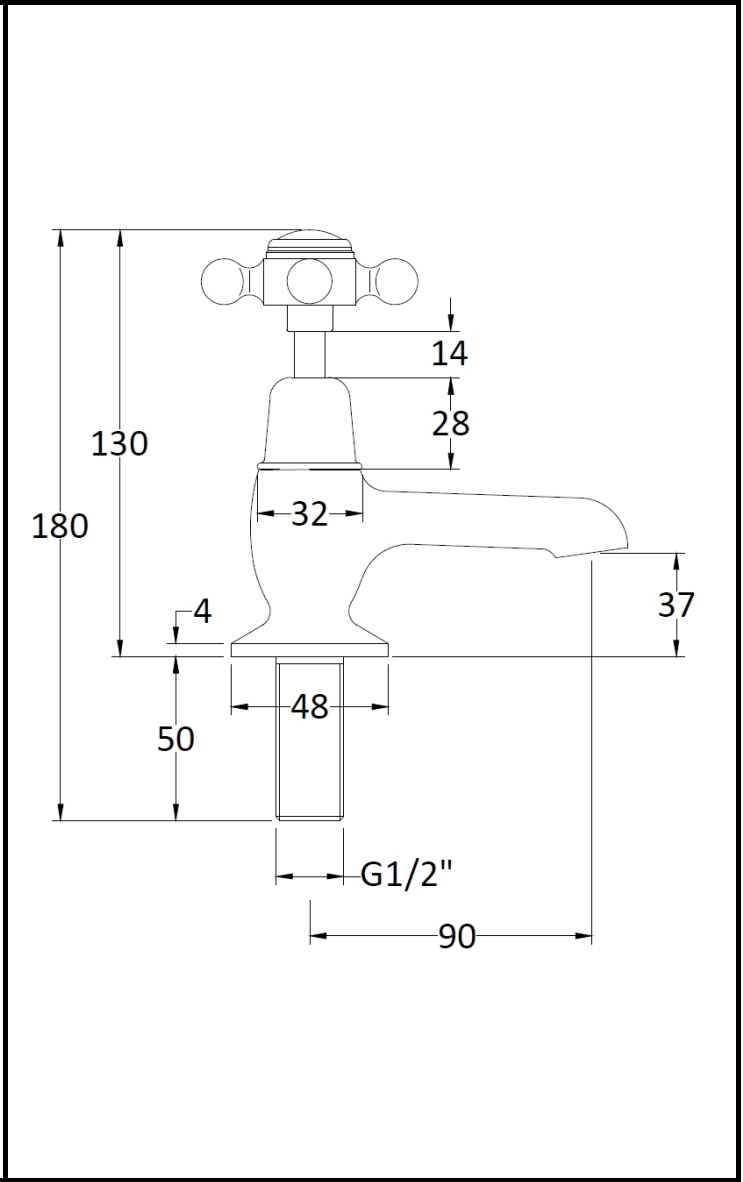

B A Y S W A T E R

London W.2

CODE: BAYT241

DESCRIPTION: Basin Taps/Xhead/Dome Collar

CATEGORY: Taps

PRODUCT DIMENSIONS				
Height (mm)	Width (mm)	Depth (mm)	Length (mm)	Nett Wgt Kg
141	66	119		1.43

PACKAGING DIMENSIONS			
Height (mm)	Width (mm)	Depth (mm)	Gross Wgt Kg
260	160	55	1.43

PACKAGING DATA			
Box Colour	White Cardboard Box		
Box Qty	1	Label Colour	White Label
Label Size	100 x 50	Label Qty	1

OUTER BOX DIMENSIONS (If Applicable)				
Height (mm)	Width (mm)	Depth (mm)	Length (mm)	Gross Wgt Kg
300	270	500		21
Barcode	5055275889367			

PRODUCT DETAILS	
Country of Origin	United Kingdom
Fitting Instruction	Yes
Product Material	Brass
Control Type	Manual
Waste Included	Waste Not Included
WRAS Approval	No Approval No. N/A
Operating Pressure (bar)	0.1
Valve/Cartridge Type	1/4 Turn Ceramic Disc

Colour/Finish	Chrome
Mount Type	Deck
Waste Type	Not Applicable
Flow Rates (L/min)	0.1 4.3 0.5 1 15.8 2 22.5 3 27.5
Pipe Size	15 mm (1/2" Bsp)
Pipe Centres	N/A