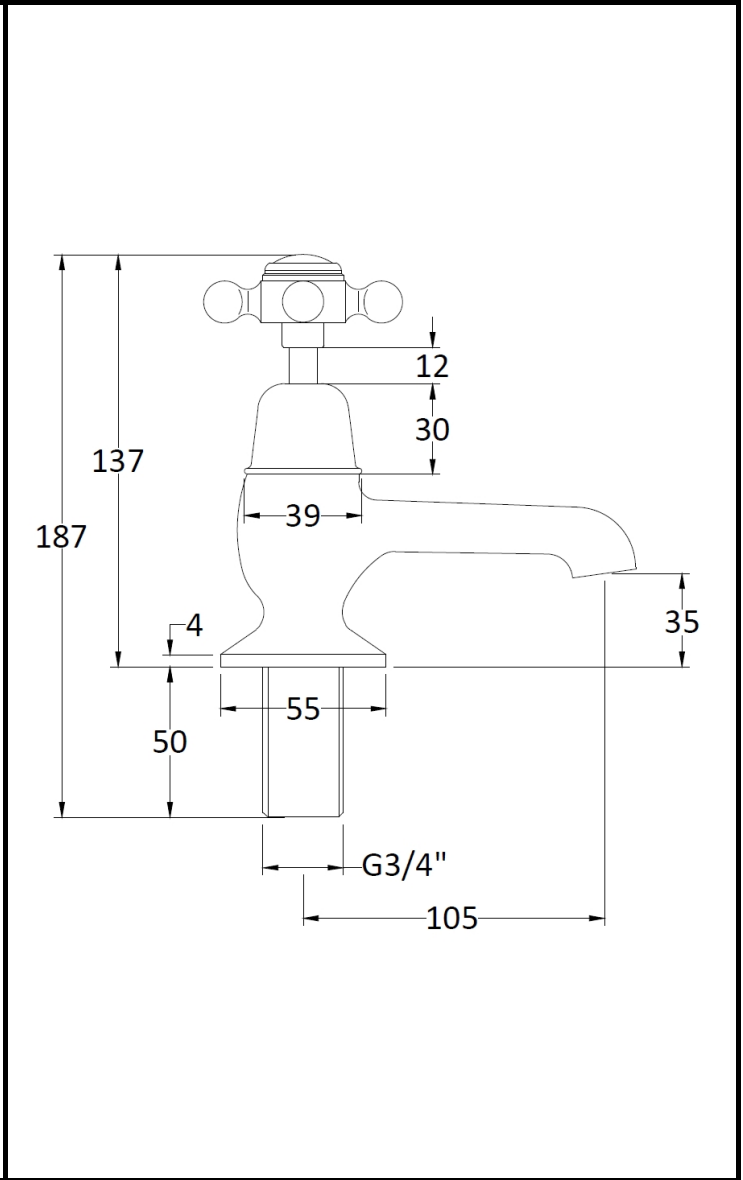

# B A Y S W A T E R

London W.2

**CODE:** BAYT242

**DESCRIPTION:** Bath Taps/Xhead/Dome Collar

**CATEGORY:** Taps

PRODUCT DIMENSIONS				
Height (mm)	Width (mm)	Depth (mm)	Length (mm)	Nett Wgt Kg
137	66	119		1.89

PACKAGING DIMENSIONS			
Height (mm)	Width (mm)	Depth (mm)	Gross Wgt Kg
260	160	55	1.89

PACKAGING DATA			
Box Colour	White Cardboard Box		
Box Qty	1	Label Colour	White Label
Label Size	100 x 50	Label Qty	1

OUTER BOX DIMENSIONS (If Applicable)				
Height (mm)	Width (mm)	Depth (mm)	Length (mm)	Gross Wgt Kg
300	270	500		19
Barcode	5055275889374			

PRODUCT DETAILS	
Country of Origin	United Kingdom
Fitting Instruction	Yes
Product Material	Brass
Control Type	Manual
Waste Included	Waste Not Included
WRAS Approval	No Approval No. N/A
Operating Pressure (bar)	0.1
Valve/Cartridge Type	1/4 Turn Ceramic Disc

Colour/Finish	Chrome
Mount Type	Deck
Waste Type	Not Applicable
Flow Rates (L/min)	0.1 8.4 0.5 1 30.7 2 43.7 3 46.8
Pipe Size	22 mm (3/4" Bsp)
Pipe Centres	N/A