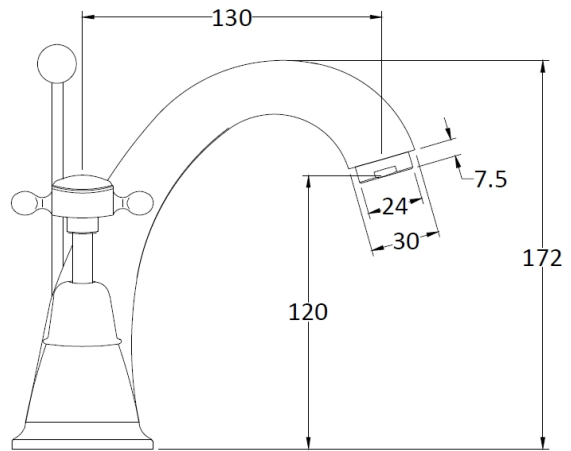

B A Y S W A T E R

London W.2

CODE: BAYT245

DESCRIPTION: Mono Basin Mixer/Xhead/Dome Collar

CATEGORY: Taps

PRODUCT DIMENSIONS

Height (mm)	Width (mm)	Depth (mm)	Length (mm)	Nett Wgt Kg
176	214	185		2.5

PACKAGING DIMENSIONS

Height (mm)	Width (mm)	Depth (mm)	Gross Wgt Kg
390	215	120	2.5

PACKAGING DATA

Box Colour	White Cardboard Box		
Box Qty	1	Label Colour	White Label
Label Size	100 x 50	Label Qty	1

OUTER BOX DIMENSIONS (If Applicable)

Height (mm)	Width (mm)	Depth (mm)	Length (mm)	Gross Wgt Kg
395	415	440		15
Barcode	5055275889398			

PRODUCT DETAILS

Country of Origin	United Kingdom		
Fitting Instruction	Yes		
Product Material	Brass		
Control Type	Manual		
Waste Included	Waste Included		
WRAS Approval	No	Approval No.	N/A
Operating Pressure (bar)	0.1		
Valve/Cartridge Type	1/4 Turn Ceramic Disc		

Colour/Finish	Chrome								
Mount Type	Deck								
Waste Type	Pop-Up								
Flow Rates (L/min)	0.1	6.4	0.5	1	23.4	2	33.5	3	41
Pipe Size	15 mm (1/2" Bsp)								
Pipe Centres	N/A								