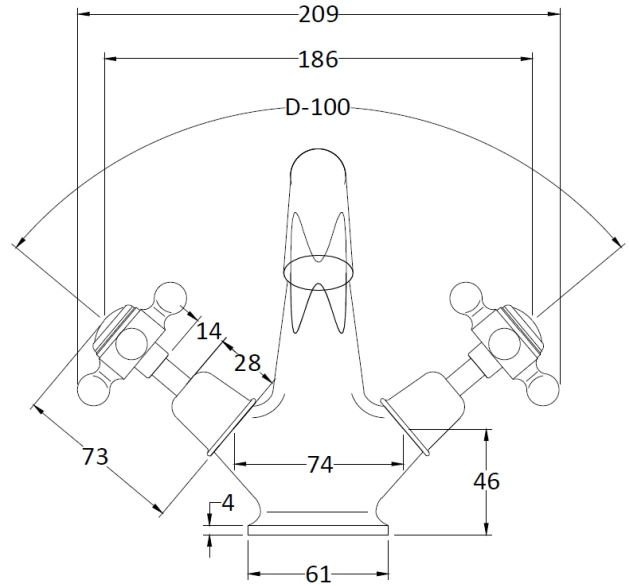

B A Y S W A T E R

London W.2

CODE: BAYT245

DESCRIPTION: Mono Basin Mixer/Xhead/Dome Collar

CATEGORY: Taps

PRODUCT DIMENSIONS

Height (mm)	Width (mm)	Depth (mm)	Length (mm)	Nett Wgt Kg
176	214	185		2.5

PACKAGING DIMENSIONS

Height (mm)	Width (mm)	Depth (mm)	Gross Wgt Kg
390	215	120	2.5

PACKAGING DATA

Box Colour	White Cardboard Box		
Box Qty	1	Label Colour	White Label
Label Size	100 x 50	Label Qty	1

OUTER BOX DIMENSIONS (If Applicable)

Height (mm)	Width (mm)	Depth (mm)	Length (mm)	Gross Wgt Kg
395	415	440		15
Barcode	5055275889398			

PRODUCT DETAILS

Country of Origin	United Kingdom		
Fitting Instruction	Yes		
Product Material	Brass		
Control Type	Manual		
Waste Included	Waste Included		
WRAS Approval	No	Approval No.	N/A
Operating Pressure (bar)	0.1		
Valve/Cartridge Type	1/4 Turn Ceramic Disc		

Colour/Finish	Chrome								
Mount Type	Deck								
Waste Type	Pop-Up								
Flow Rates (L/min)	0.1	6.4	0.5	1	23.4	2	33.5	3	41
Pipe Size	15 mm (1/2" Bsp)								
Pipe Centres	N/A								