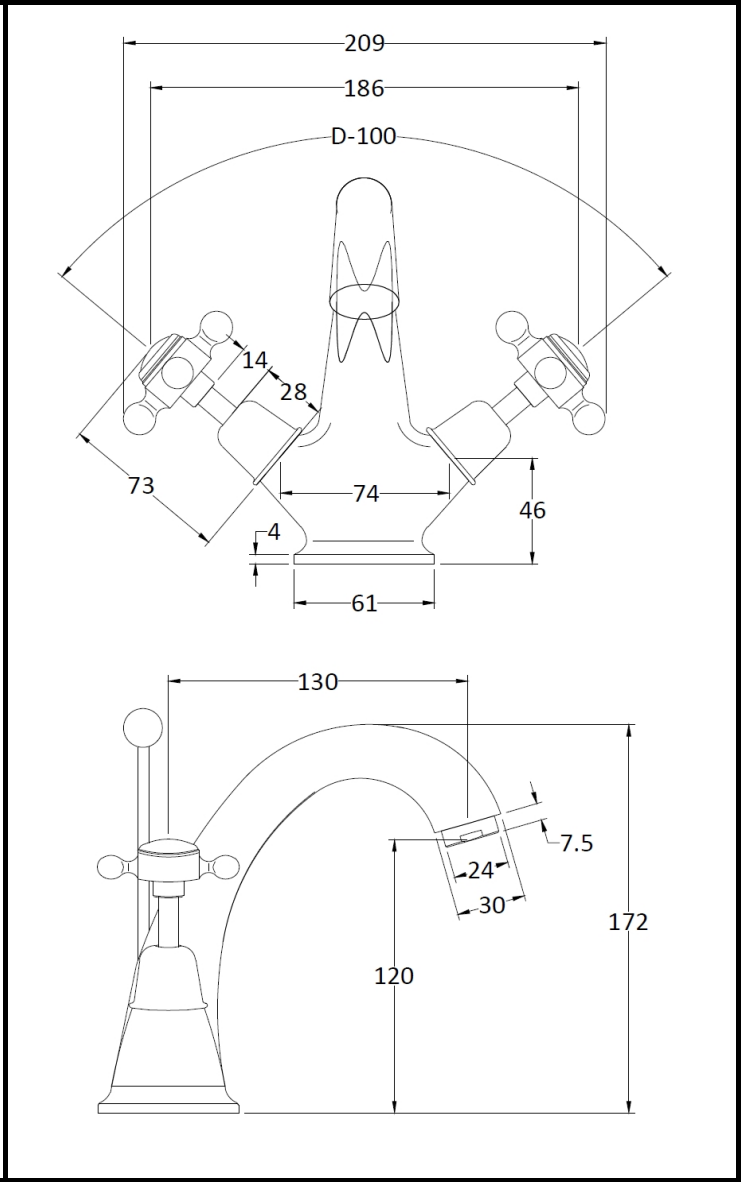

B A Y S W A T E R

London W.2

CODE: BAYT205

DESCRIPTION: Mono Basin Mixer/Xhead/Dome Collar

CATEGORY: Taps

PRODUCT DIMENSIONS				
Height (mm)	Width (mm)	Depth (mm)	Length (mm)	Nett Wgt Kg
176	214	185		2.5

PACKAGING DIMENSIONS			
Height (mm)	Width (mm)	Depth (mm)	Gross Wgt Kg
390	215	120	2.5

PACKAGING DATA			
Box Colour	White Cardboard Box		
Box Qty	1	Label Colour	White Label
Label Size	100 x 50	Label Qty	1

OUTER BOX DIMENSIONS (If Applicable)				
Height (mm)	Width (mm)	Depth (mm)	Length (mm)	Gross Wgt Kg
395	415	440		15
Barcode	5055275889114			

PRODUCT DETAILS	
Country of Origin	United Kingdom
Fitting Instruction	Yes
Product Material	Brass
Control Type	Manual
Waste Included	Waste Included
WRAS Approval	No Approval No. N/A
Operating Pressure (bar)	0.1
Valve/Cartridge Type	1/4 Turn Ceramic Disc

Colour/Finish	Chrome
Mount Type	Deck
Waste Type	Pop-Up
Flow Rates (L/min)	0.1 6.4 0.5 1 23.4 2 33.5 3 41
Pipe Size	15 mm (1/2" Bsp)
Pipe Centres	N/A