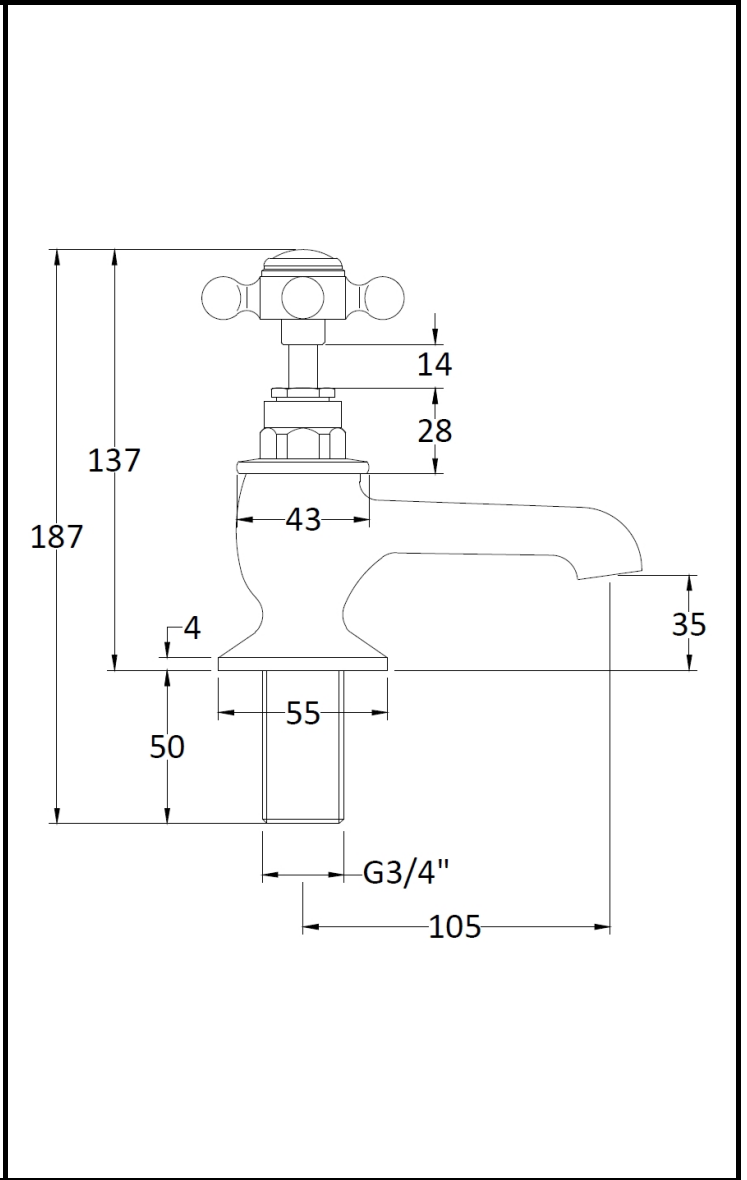

B A Y S W A T E R

London W.2

CODE: BAYT102

DESCRIPTION: Bath Taps/Xhead/Hex Collar

CATEGORY: Taps

PRODUCT DIMENSIONS				
Height (mm)	Width (mm)	Depth (mm)	Length (mm)	Nett Wgt Kg
137	66	119		1.89

PACKAGING DIMENSIONS			
Height (mm)	Width (mm)	Depth (mm)	Gross Wgt Kg
260	160	55	1.89

PACKAGING DATA			
Box Colour	White Cardboard Box		
Box Qty	1	Label Colour	White Label
Label Size	100 x 50	Label Qty	2

OUTER BOX DIMENSIONS (If Applicable)				
Height (mm)	Width (mm)	Depth (mm)	Length (mm)	Gross Wgt Kg
300	270	500		19
Barcode	5055275889022			

PRODUCT DETAILS	
Country of Origin	United Kingdom
Fitting Instruction	Yes
Product Material	Brass
Control Type	Manual
Waste Included	Waste Not Included
WRAS Approval	No Approval No. N/A
Operating Pressure (bar)	0.1
Valve/Cartridge Type	1/4 Turn Ceramic Disc

Colour/Finish	Chrome
Mount Type	Deck
Waste Type	Not Applicable
Flow Rates (L/min)	0.1 8.4 0.5 1 30.7 2 43.7 3 46.8
Pipe Size	22 mm (3/4" Bsp)
Pipe Centres	N/A