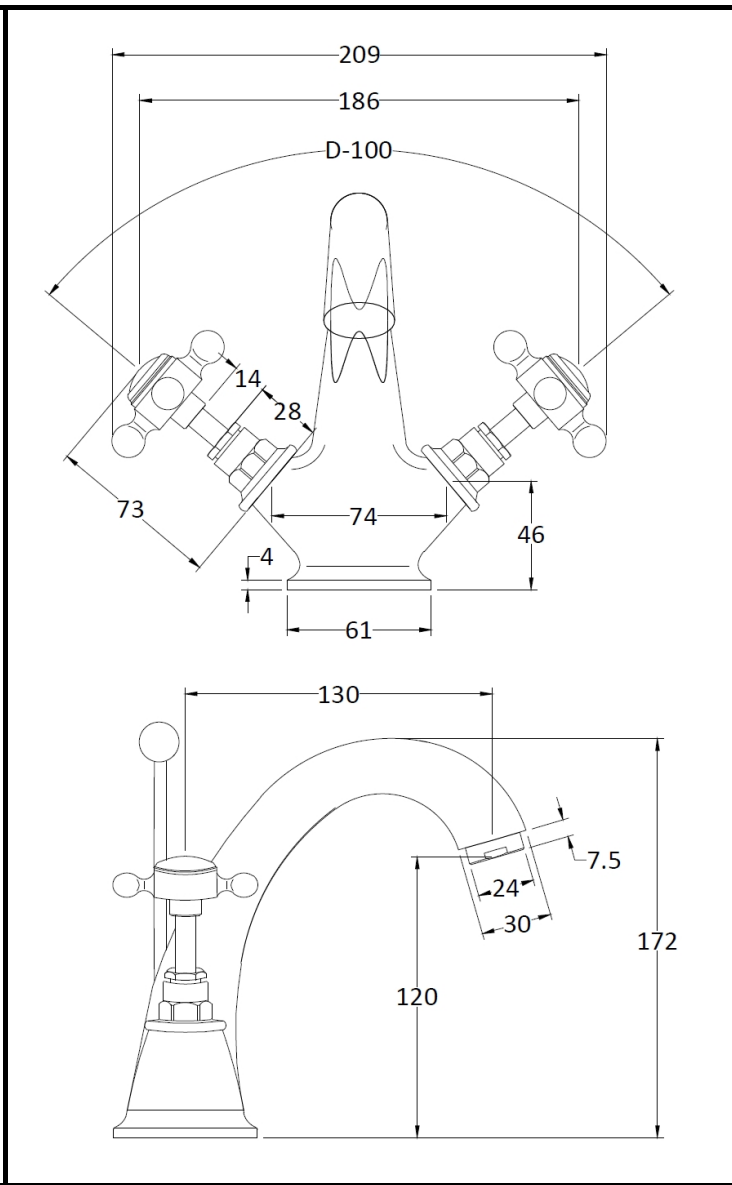

B A Y S W A T E R

London W.2

CODE: BAYT145

DESCRIPTION: Mono Basin Mixer/Xhead/Hex Collar

CATEGORY: Taps

PRODUCT DIMENSIONS				
Height (mm)	Width (mm)	Depth (mm)	Length (mm)	Nett Wgt Kg
176	214	185		2.5

PACKAGING DIMENSIONS			
Height (mm)	Width (mm)	Depth (mm)	Gross Wgt Kg
390	215	120	2.5

PACKAGING DATA			
Box Colour	White Cardboard Box		
Box Qty	1	Label Colour	White Label
Label Size	100 x 50	Label Qty	2

OUTER BOX DIMENSIONS (If Applicable)				
Height (mm)	Width (mm)	Depth (mm)	Length (mm)	Gross Wgt Kg
395	415	440		15
Barcode	5055275889329			

PRODUCT DETAILS										
Country of Origin	United Kingdom									
Fitting Instruction	Yes									
Product Material	Brass									
Control Type	Manual									
Waste Included	Waste Included									
WRAS Approval	No	Approval No.	N/A							
Operating Pressure (bar)	0.1									
Valve/Cartridge Type	1/4 Turn Ceramic Disc									
Colour/Finish	Chrome									
Mount Type	Deck									
Waste Type	Pop-Up									
Flow Rates (L/min)	0.1	6.4	0.5		1	23.4	2	33.5	3	41
Pipe Size	15 mm (1/2" Bsp)									
Pipe Centres	N/A									