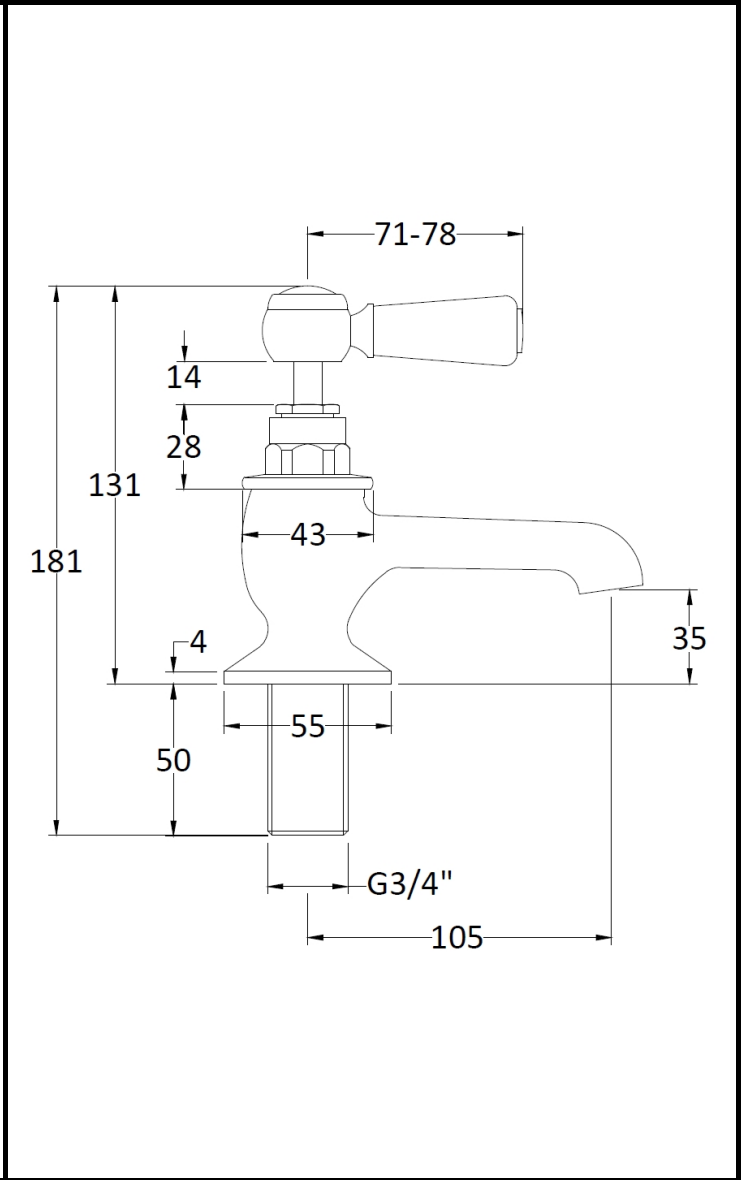

B A Y S W A T E R

London W.2

CODE: BAYT402

DESCRIPTION: Bath Taps/Lever/Hex Collar

CATEGORY: Taps

PRODUCT DIMENSIONS				
Height (mm)	Width (mm)	Depth (mm)	Length (mm)	Nett Wgt Kg
141	66	138		1.89

PACKAGING DIMENSIONS			
Height (mm)	Width (mm)	Depth (mm)	Gross Wgt Kg
260	160	55	1.89

PACKAGING DATA			
Box Colour	White Cardboard Box		
Box Qty	1	Label Colour	White Label
Label Size	100 x 50	Label Qty	1

OUTER BOX DIMENSIONS (If Applicable)				
Height (mm)	Width (mm)	Depth (mm)	Length (mm)	Gross Wgt Kg
360	495	280		19
Barcode	5055275889237			

PRODUCT DETAILS	
Country of Origin	United Kingdom
Fitting Instruction	Yes
Product Material	Brass
Control Type	Manual
Waste Included	Waste Not Included
WRAS Approval	No Approval No. N/A
Operating Pressure (bar)	0.1
Valve/Cartridge Type	1/4 Turn Ceramic Disc

Colour/Finish	Chrome
Mount Type	Deck
Waste Type	Not Applicable
Flow Rates (L/min)	0.1 8.4 0.5 1 30.7 2 43.7 3 46.8
Pipe Size	22 mm (3/4" Bsp)
Pipe Centres	N/A