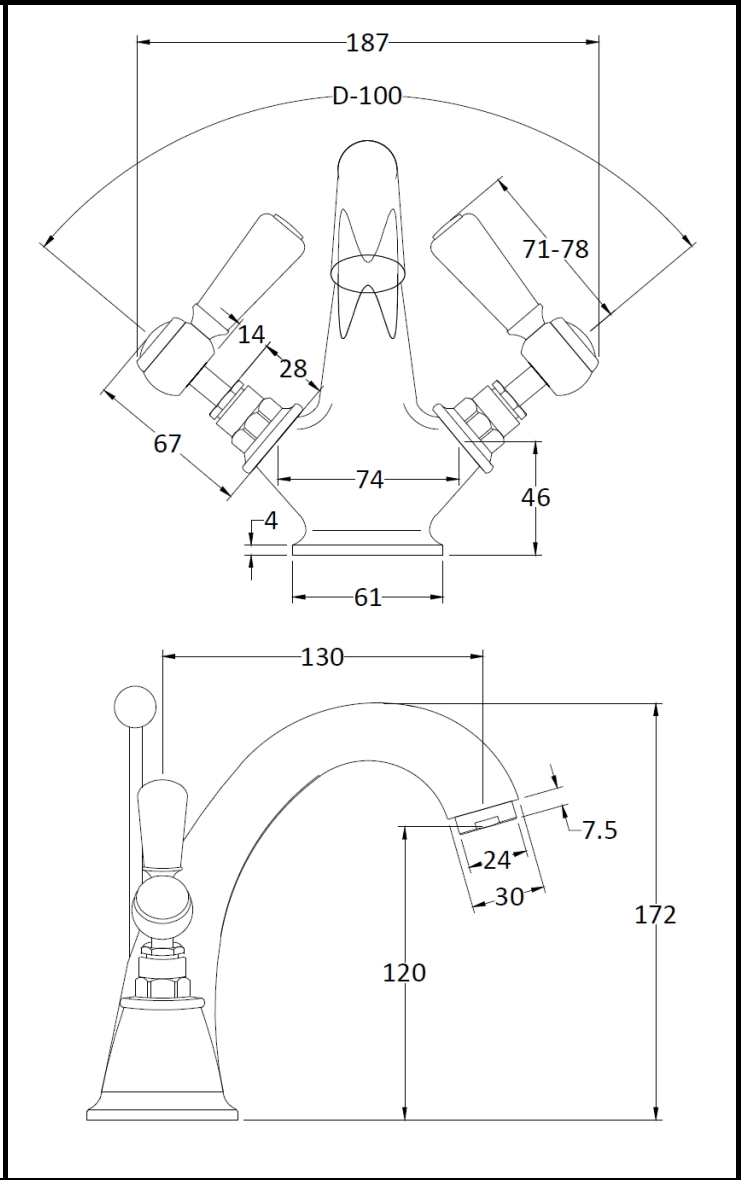

B A Y S W A T E R

London W.2

CODE: BAYT445

DESCRIPTION: Mono Basin Mixer/Lever/Hex Collar

CATEGORY: Taps

PRODUCT DIMENSIONS				
Height (mm)	Width (mm)	Depth (mm)	Length (mm)	Nett Wgt Kg
176	214	158		2.5

PACKAGING DIMENSIONS			
Height (mm)	Width (mm)	Depth (mm)	Gross Wgt Kg
390	215	120	2.5

PACKAGING DATA			
Box Colour	White Cardboard Box		
Box Qty	1	Label Colour	White Label
Label Size	100 x 50	Label Qty	1

OUTER BOX DIMENSIONS (If Applicable)				
Height (mm)	Width (mm)	Depth (mm)	Length (mm)	Gross Wgt Kg
395	415	440		15
Barcode	5055275889534			

PRODUCT DETAILS	
Country of Origin	United Kingdom
Fitting Instruction	Yes
Product Material	Brass
Control Type	Manual
Waste Included	Waste Included
WRAS Approval	No Approval No. N/A
Operating Pressure (bar)	0.1
Valve/Cartridge Type	1/4 Turn Ceramic Disc

Colour/Finish	Chrome
Mount Type	Deck
Waste Type	Pop-Up
Flow Rates (L/min)	0.1 6.4 0.5 1 23.4 2 33.5 3 41
Pipe Size	15 mm (1/2" Bsp)
Pipe Centres	N/A