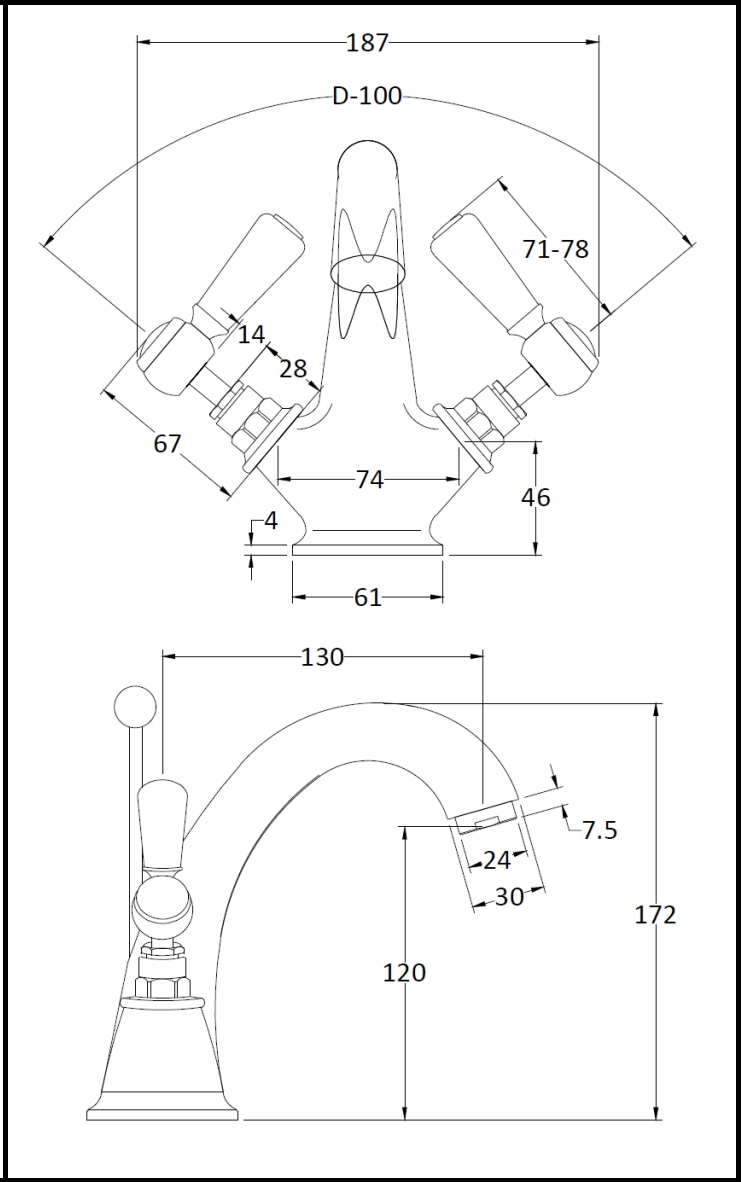

# B A Y S W A T E R

London W.2

**CODE:** BAYT405

**DESCRIPTION:** Mono Basin Mixer/Lever/Hex Collar

**CATEGORY:** Taps

PRODUCT DIMENSIONS				
Height (mm)	Width (mm)	Depth (mm)	Length (mm)	Nett Wgt Kg
176	214	158		2.5

PACKAGING DIMENSIONS			
Height (mm)	Width (mm)	Depth (mm)	Gross Wgt Kg
390	215	120	2.5

PACKAGING DATA			
Box Colour	White Cardboard Box		
Box Qty	1	Label Colour	White Label
Label Size	100 x 50	Label Qty	1

OUTER BOX DIMENSIONS (If Applicable)				
Height (mm)	Width (mm)	Depth (mm)	Length (mm)	Gross Wgt Kg
395	415	440		15
Barcode	5055275889251			

PRODUCT DETAILS	
Country of Origin	United Kingdom
Fitting Instruction	Yes
Product Material	Brass
Control Type	Manual
Waste Included	Waste Included
WRAS Approval	No Approval No. N/A
Operating Pressure (bar)	0.1
Valve/Cartridge Type	1/4 Turn Ceramic Disc

Colour/Finish	Chrome
Mount Type	Deck
Waste Type	Pop-Up
Flow Rates (L/min)	0.1 6.4 0.5 1 23.4 2 33.5 3 41
Pipe Size	15 mm (1/2" Bsp)
Pipe Centres	N/A