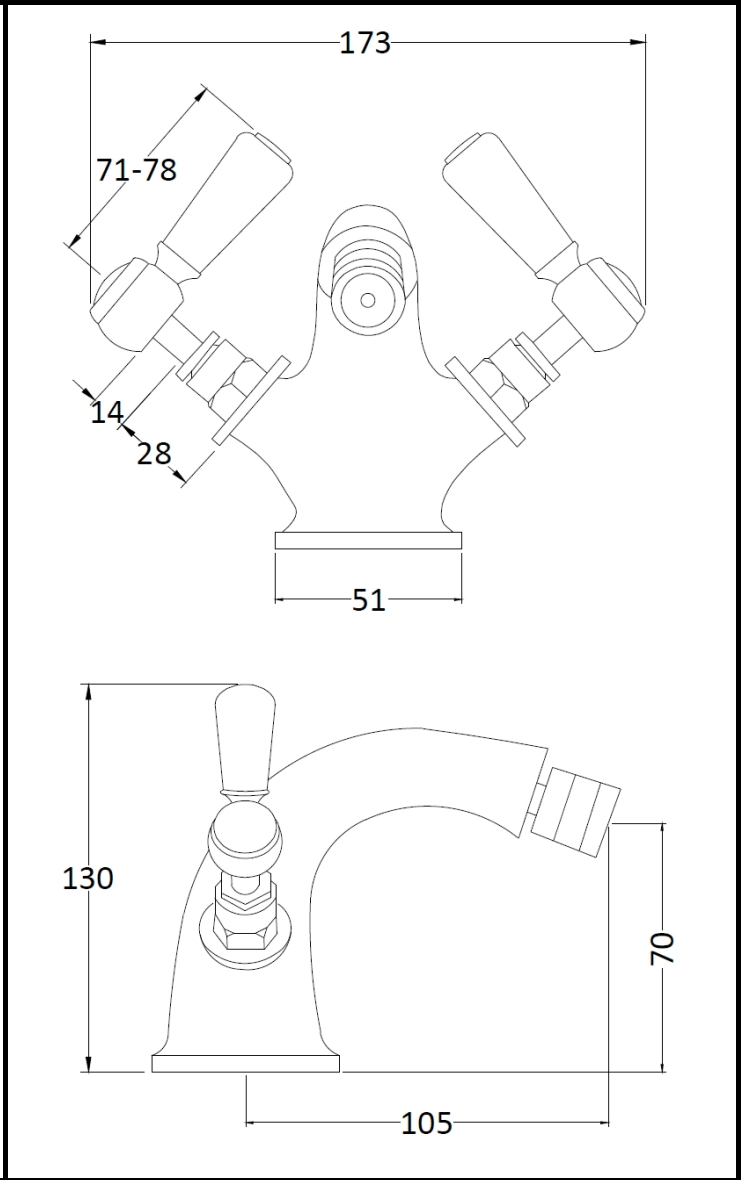

# B A Y S W A T E R

London W.2

**CODE:** BAYT408

**DESCRIPTION:** Mono Bidet Mixer/Lever/Hex Collar

**CATEGORY:** Taps

PRODUCT DIMENSIONS				
Height (mm)	Width (mm)	Depth (mm)	Length (mm)	Nett Wgt Kg
95	50	135		1.5

PACKAGING DIMENSIONS			
Height (mm)	Width (mm)	Depth (mm)	Gross Wgt Kg
190	190	150	1.6

PACKAGING DATA			
Box Colour	White Cardboard Box		
Box Qty	1	Label Colour	White Label
Label Size	100 x 50	Label Qty	2

OUTER BOX DIMENSIONS (If Applicable)				
Height (mm)	Width (mm)	Depth (mm)	Length (mm)	Gross Wgt Kg
395	550	320		13
Barcode	5055275889282			

PRODUCT DETAILS			
Country of Origin	United Kingdom		
Fitting Instruction	No		
Product Material	Brass		
Control Type	Manual		
Waste Included	Waste Included		
WRAS Approval	No	Approval No.	N/A
Operating Pressure (bar)	0.1		
Valve/Cartridge Type	Screw Down		

Colour/Finish	Chrome			
Mount Type	Deck			
Waste Type	Pop-Up			
Flow Rates (L/min)	0.1	5	0.5	1 24 2 33 3 38
Pipe Size	15 mm (1/2" Bsp)			
Pipe Centres	N/A			