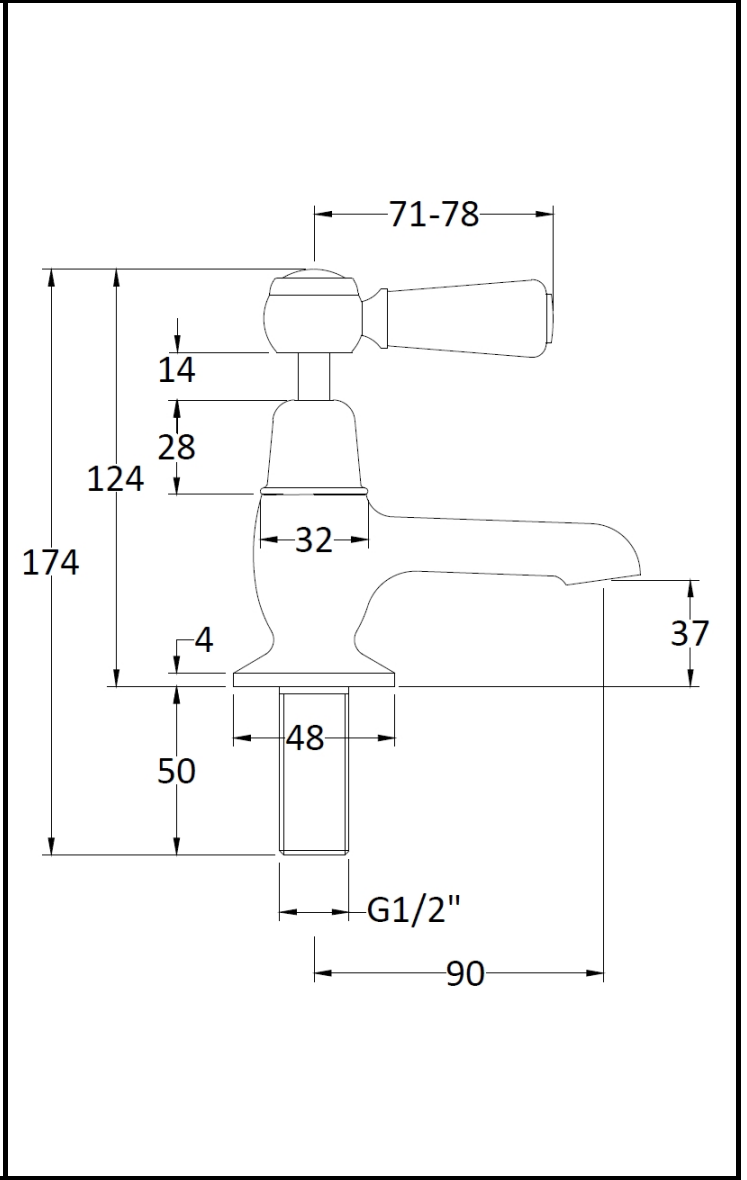

B A Y S W A T E R

London W.2

CODE: BAYT301

DESCRIPTION: Basin Taps/Lever/Dome Collar

CATEGORY: Taps

PRODUCT DIMENSIONS				
Height (mm)	Width (mm)	Depth (mm)	Length (mm)	Nett Wgt Kg
122	66	119		1.43

PACKAGING DIMENSIONS			
Height (mm)	Width (mm)	Depth (mm)	Gross Wgt Kg
260	160	55	1.43

PACKAGING DATA			
Box Colour	White Cardboard Box		
Box Qty	1	Label Colour	White Label
Label Size	100 x 50	Label Qty	1

OUTER BOX DIMENSIONS (If Applicable)				
Height (mm)	Width (mm)	Depth (mm)	Length (mm)	Gross Wgt Kg
300	270	500		21
Barcode	5055275889152			

PRODUCT DETAILS	
Country of Origin	United Kingdom
Fitting Instruction	Yes
Product Material	Brass
Control Type	Manual
Waste Included	Waste Not Included
WRAS Approval	No Approval No. N/A
Operating Pressure (bar)	0.1
Valve/Cartridge Type	1/4 Turn Ceramic Disc

Colour/Finish	Chrome
Mount Type	Deck
Waste Type	Not Applicable
Flow Rates (L/min)	0.1 4.3 0.5 1 15.8 2 22.5 3 27.5
Pipe Size	15 mm (1/2" Bsp)
Pipe Centres	N/A