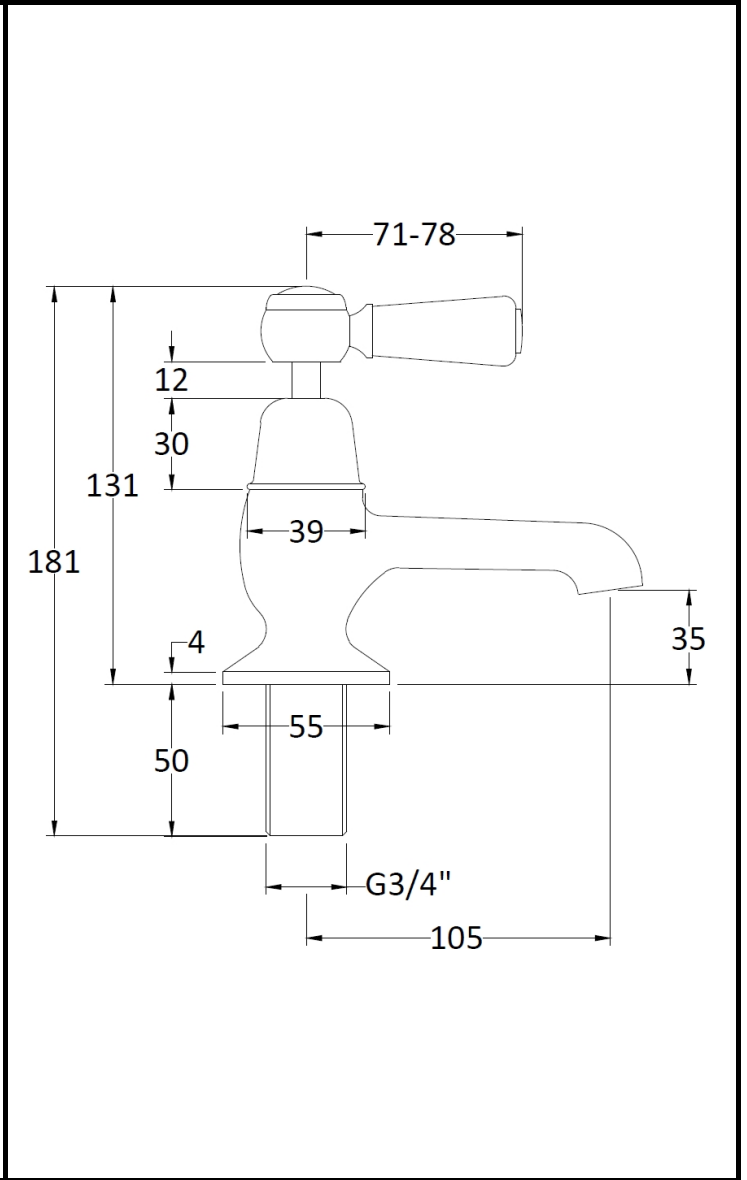

B A Y S W A T E R

London W.2

CODE: BAYT302

DESCRIPTION: Bath Taps/Lever/Dome Collar

CATEGORY: Taps

PRODUCT DIMENSIONS				
Height (mm)	Width (mm)	Depth (mm)	Length (mm)	Nett Wgt Kg
141	66	138		1.89

PACKAGING DIMENSIONS			
Height (mm)	Width (mm)	Depth (mm)	Gross Wgt Kg
260	160	55	1.89

PACKAGING DATA			
Box Colour	White Cardboard Box		
Box Qty	1	Label Colour	White Label
Label Size	100 x 50	Label Qty	1

OUTER BOX DIMENSIONS (If Applicable)				
Height (mm)	Width (mm)	Depth (mm)	Length (mm)	Gross Wgt Kg
360	495	280		19
Barcode	5055275889169			

PRODUCT DETAILS	
Country of Origin	United Kingdom
Fitting Instruction	Yes
Product Material	Brass
Control Type	Manual
Waste Included	Waste Not Included
WRAS Approval	No Approval No. N/A
Operating Pressure (bar)	0.1
Valve/Cartridge Type	1/4 Turn Ceramic Disc

Colour/Finish	Chrome
Mount Type	Deck
Waste Type	Not Applicable
Flow Rates (L/min)	0.1 8.4 0.5 1 30.7 2 43.7 3 46.8
Pipe Size	22 mm (3/4" Bsp)
Pipe Centres	N/A