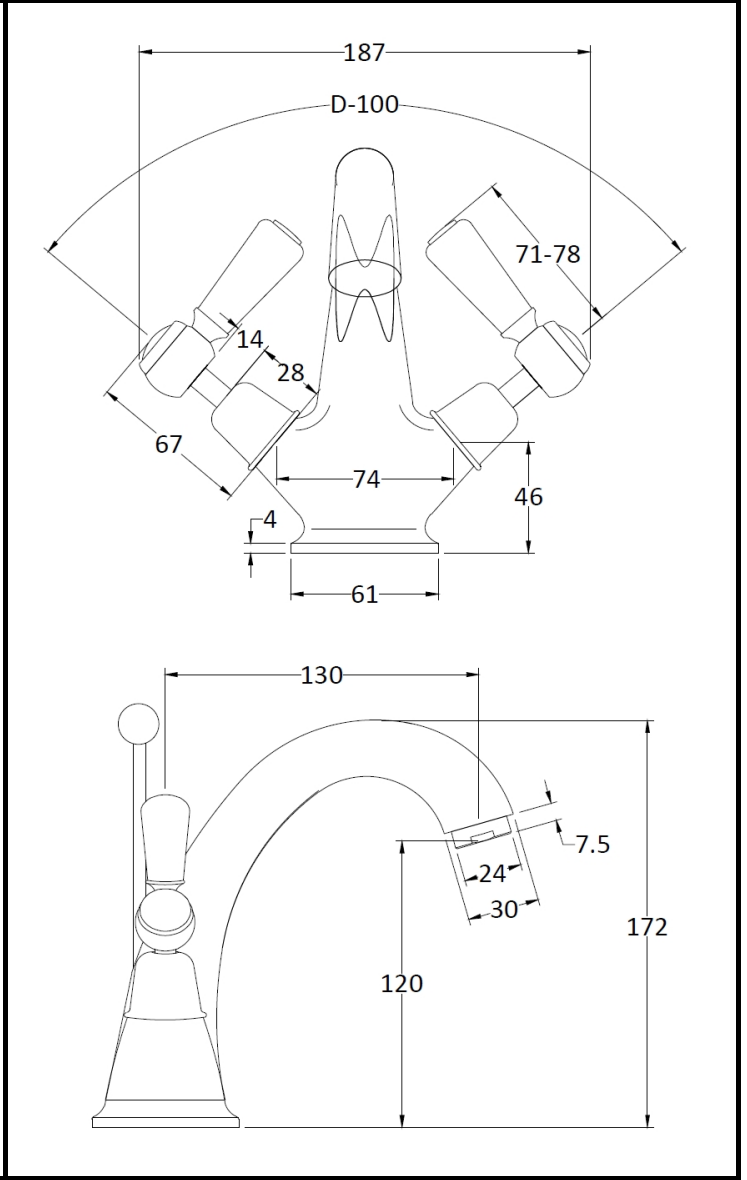

B A Y S W A T E R

London W.2

CODE: BAYT345

DESCRIPTION: Mono Basin Mixer/Lever/Dome Collar

CATEGORY: Taps

PRODUCT DIMENSIONS				
Height (mm)	Width (mm)	Depth (mm)	Length (mm)	Nett Wgt Kg
176	214	158		2.5

PACKAGING DIMENSIONS			
Height (mm)	Width (mm)	Depth (mm)	Gross Wgt Kg
390	215	120	2.5

PACKAGING DATA			
Box Colour	White Cardboard Box		
Box Qty	1	Label Colour	White Label
Label Size	100 x 50	Label Qty	1

OUTER BOX DIMENSIONS (If Applicable)				
Height (mm)	Width (mm)	Depth (mm)	Length (mm)	Gross Wgt Kg
395	415	440		15
Barcode	5055275889466			

PRODUCT DETAILS	
Country of Origin	United Kingdom
Fitting Instruction	Yes
Product Material	Brass
Control Type	Manual
Waste Included	Waste Included
WRAS Approval	No Approval No. N/A
Operating Pressure (bar)	0.1
Valve/Cartridge Type	1/4 Turn Ceramic Disc

Colour/Finish	Chrome
Mount Type	Deck
Waste Type	Pop-Up
Flow Rates (L/min)	0.1 6.4 0.5 1 23.4 2 33.5 3 41
Pipe Size	15 mm (1/2" Bsp)
Pipe Centres	N/A