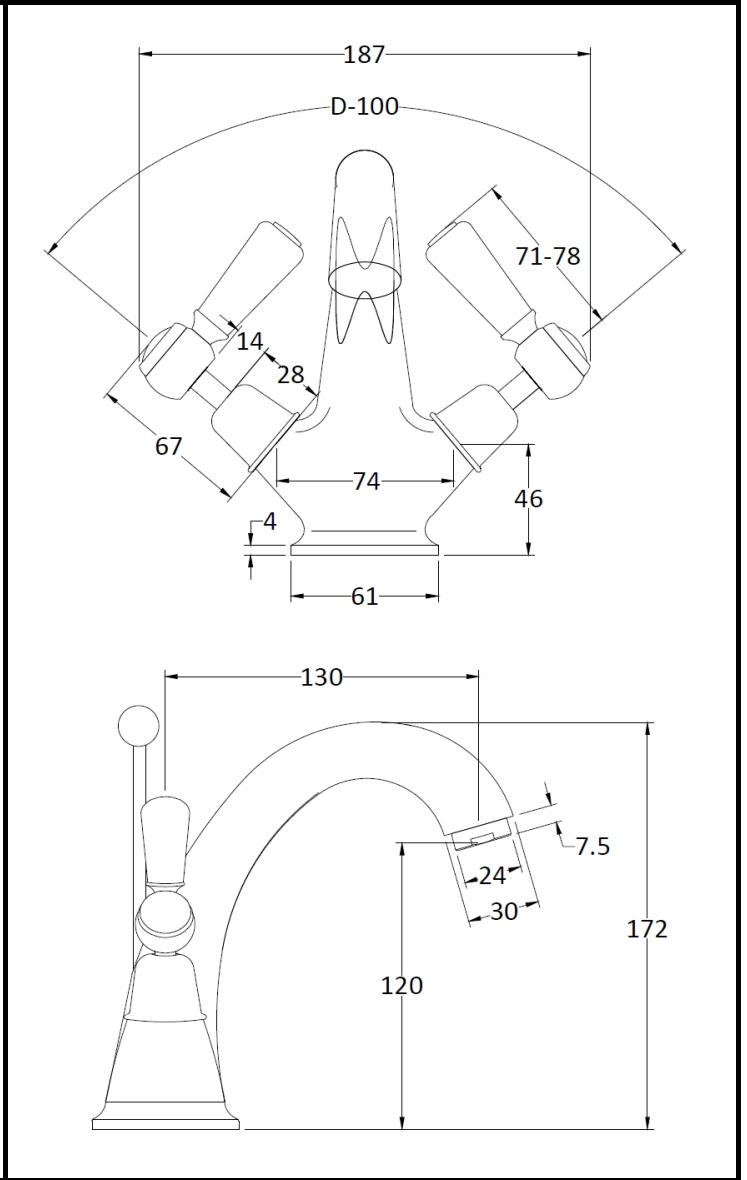

B A Y S W A T E R

London W.2

CODE: BAYT305

DESCRIPTION: Mono Basin Mixer/Lever/Dome Collar

CATEGORY: Taps

PRODUCT DIMENSIONS				
Height (mm)	Width (mm)	Depth (mm)	Length (mm)	Nett Wgt Kg
176	214	158		2.5

PACKAGING DIMENSIONS			
Height (mm)	Width (mm)	Depth (mm)	Gross Wgt Kg
390	215	120	2.5

PACKAGING DATA			
Box Colour	White Cardboard Box		
Box Qty	1	Label Colour	White Label
Label Size	100 x 50	Label Qty	1

OUTER BOX DIMENSIONS (If Applicable)				
Height (mm)	Width (mm)	Depth (mm)	Length (mm)	Gross Wgt Kg
395	415	440		15
Barcode	5055275889183			

PRODUCT DETAILS	
Country of Origin	United Kingdom
Fitting Instruction	Yes
Product Material	Brass
Control Type	Manual
Waste Included	Waste Included
WRAS Approval	No Approval No. N/A
Operating Pressure (bar)	0.1
Valve/Cartridge Type	1/4 Turn Ceramic Disc

Colour/Finish	Chrome
Mount Type	Deck
Waste Type	Pop-Up
Flow Rates (L/min)	0.1 6.4 0.5 1 23.4 2 33.5 3 41
Pipe Size	15 mm (1/2" Bsp)
Pipe Centres	N/A