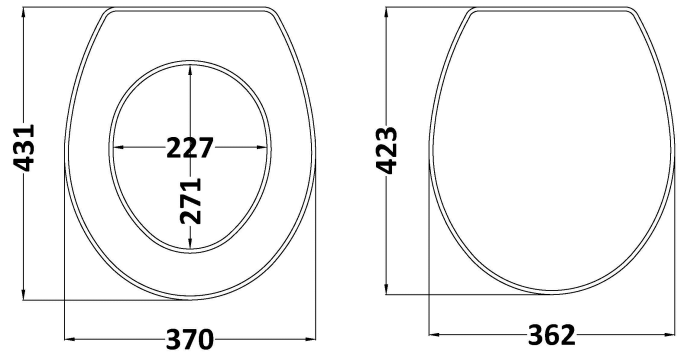

B A Y S W A T E R

London W.2

CODE: BAYF150

DESCRIPTION: Fitzroy Traditional Toilet Seat

CATEGORY: Seats

PRODUCT DIMENSIONS

Length (mm)	Width (mm)	Height(mm)	Nett Wgt Kg
461	370	60	3.3

PACKAGING DATA

Box Colour	White Cardboard Box		
Box Qty	1	Label Colour	White Label
Label Size	100 x 50	Label Qty	2

PACKAGING DIMENSIONS

Length (mm)	Width (mm)	Height (mm)	Gross Wgt Kg
490	380	70	3.3

OUTER BOX DIMENSIONS (If Applicable)

Length (mm)	Width (mm)	Height (mm)	Gross Wgt Kg
Barcode	5055275893296		

PRODUCT DETAILS

Country of Origin	China
Fitting Instruction	No
Product Material	Mdf Painted
Seat Type	Round
Hinge Centres (Min)	150
Hinge Centres (Max)	186