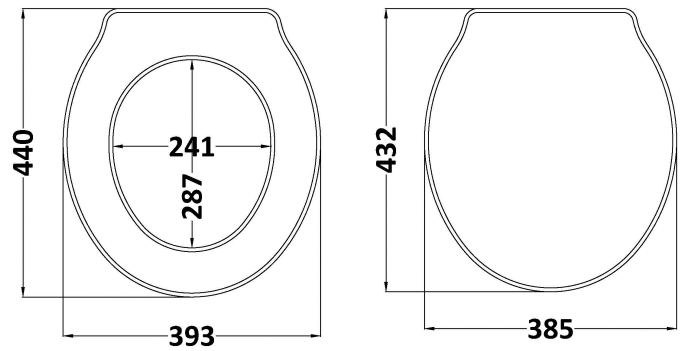

B A Y S W A T E R

London W.2

CODE: BAYF156

DESCRIPTION: Porchester Traditional Toilet Seat

CATEGORY: Seats

PRODUCT DIMENSIONS

Length (mm)	Width (mm)	Height(mm)	Nett Wgt Kg
470	393	60	3.4

PACKAGING DATA

Box Colour	White Cardboard Box		
Box Qty	1	Label Colour	White Label
Label Size	110 x 50	Label Qty	2

PACKAGING DIMENSIONS

Length (mm)	Width (mm)	Height (mm)	Gross Wgt Kg
500	400	70	3.4

OUTER BOX DIMENSIONS (If Applicable)

Length (mm)	Width (mm)	Height (mm)	Gross Wgt Kg
Barcode	5055275893319		

PRODUCT DETAILS

Country of Origin	China
Fitting Instruction	No
Product Material	Mdf Painted
Seat Type	Round
Hinge Centres (Min)	150
Hinge Centres (Max)	186