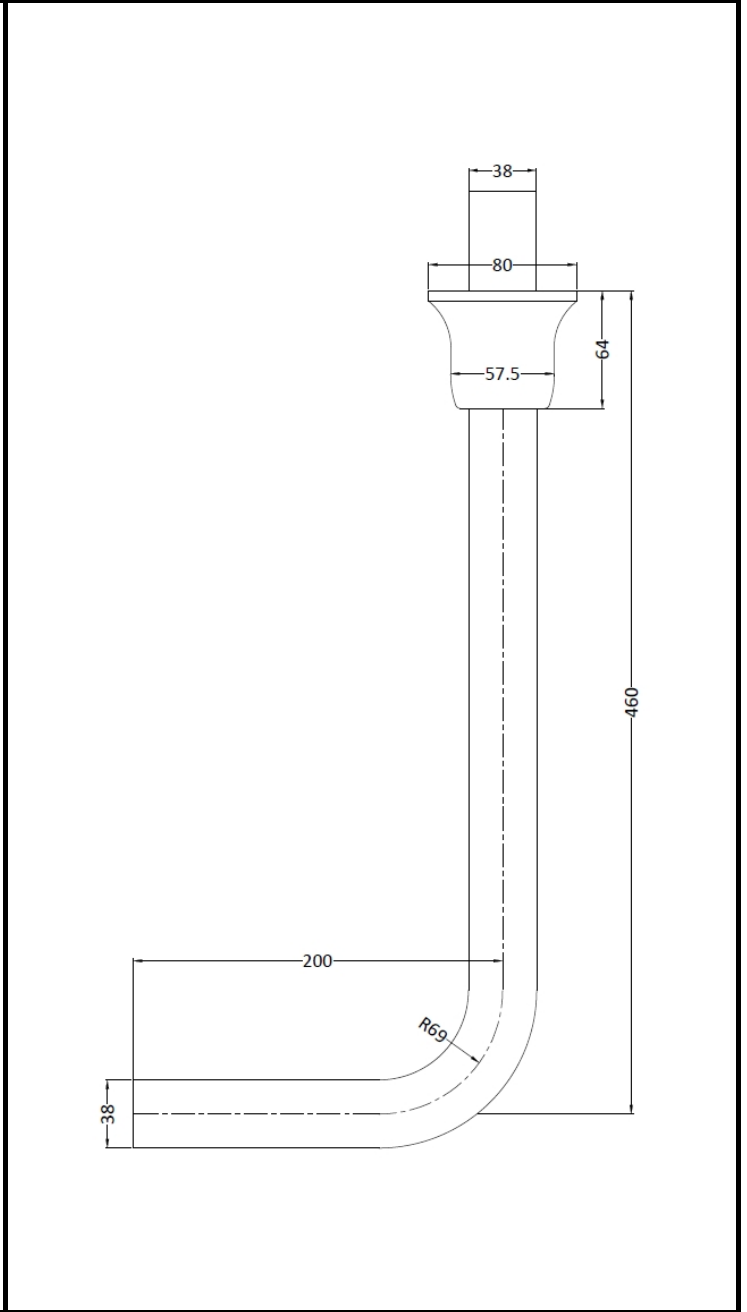

B A Y S W A T E R

London W.2

CODE: BAYA017

DESCRIPTION: Low Level Flush Pipe Pack

CATEGORY: Wastes & Extras

PRODUCT DIMENSIONS				
Height (mm)	Width (mm)	Length (mm)	Depth (mm)	Nett Wgt Kg
480	81		220	0.81

PACKAGING DIMENSIONS			
Height (mm)	Width (mm)	Depth (mm)	Gross Wgt Kg
200	75	540	0.81

PACKAGING DATA			
Box Colour	White Cardboard Box		
Box Qty	1	Label Colour	White Label
Label Size	100 x 50	Label Qty	2

OUTER BOX DIMENSIONS (If Applicable)				
Height (mm)	Width (mm)	Length (mm)	Depth (mm)	Gross Wgt Kg
Barcode	5055275890400			

PRODUCT DETAILS	
Country of Origin	China
Fitting Instruction	No
Product Material	Brass
Heating Element Wattage	Not Applicable

CE Certification	N/A
Colour/Finish	Chrome
Product Diameter	38mm
Connection Size	1 1/2"