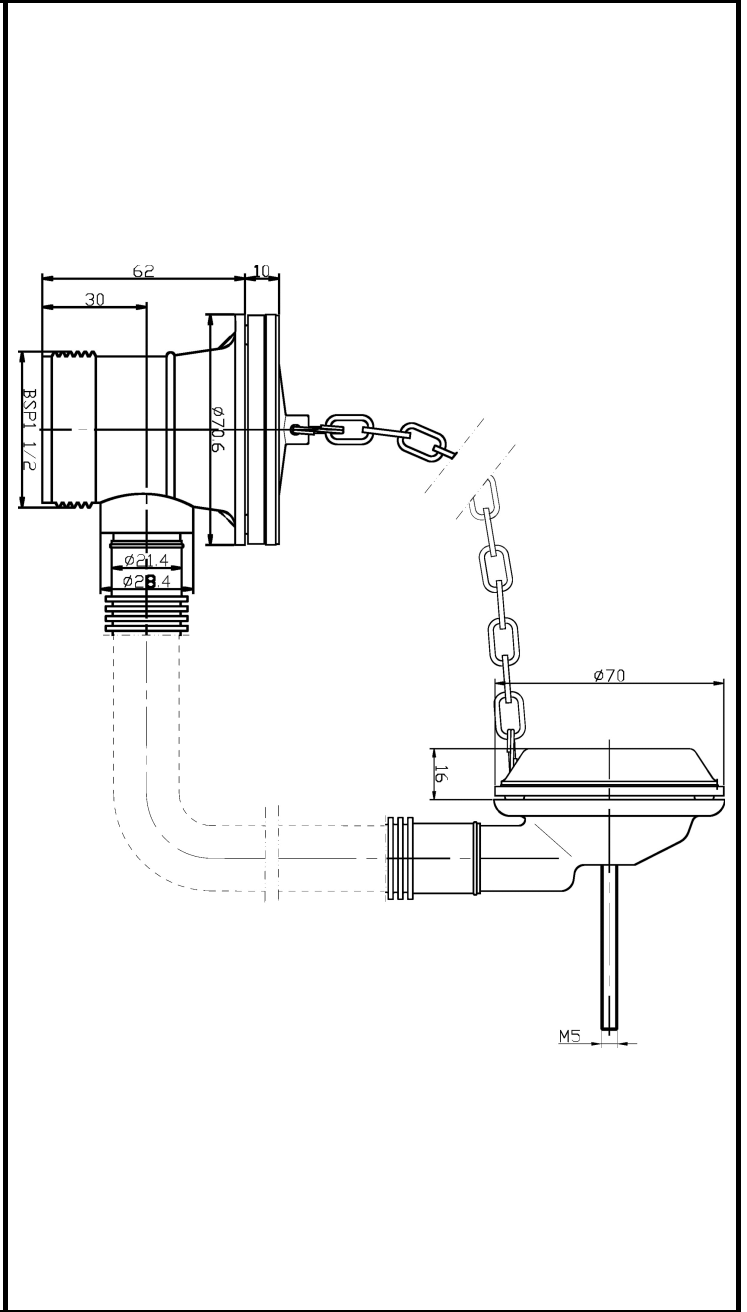

B A Y S W A T E R

London W.2

CODE: BAYW014

DESCRIPTION: Retainer Bath Waste Brass & Link Chain

CATEGORY: Wastes & Extras

PRODUCT DIMENSIONS				
Height (mm)	Width (mm)	Length (mm)	Depth (mm)	Nett Wgt Kg
70	70		62	0.28

PACKAGING DIMENSIONS			
Height (mm)	Width (mm)	Depth (mm)	Gross Wgt Kg
120	80	155	0.28

PACKAGING DATA			
Box Colour	White Cardboard Box		
Box Qty	1	Label Colour	White Label
Label Size	100 x 50	Label Qty	2

OUTER BOX DIMENSIONS (If Applicable)				
Height (mm)	Width (mm)	Length (mm)	Depth (mm)	Gross Wgt Kg
Barcode	5055275890332			

PRODUCT DETAILS	
Country of Origin	United Kingdom
Fitting Instruction	No
Product Material	Brass
Heating Element Wattage	Not Applicable

CE Certification	N/A
Colour/Finish	Chrome
Product Diameter	70mm
Connection Size	1 1/2"