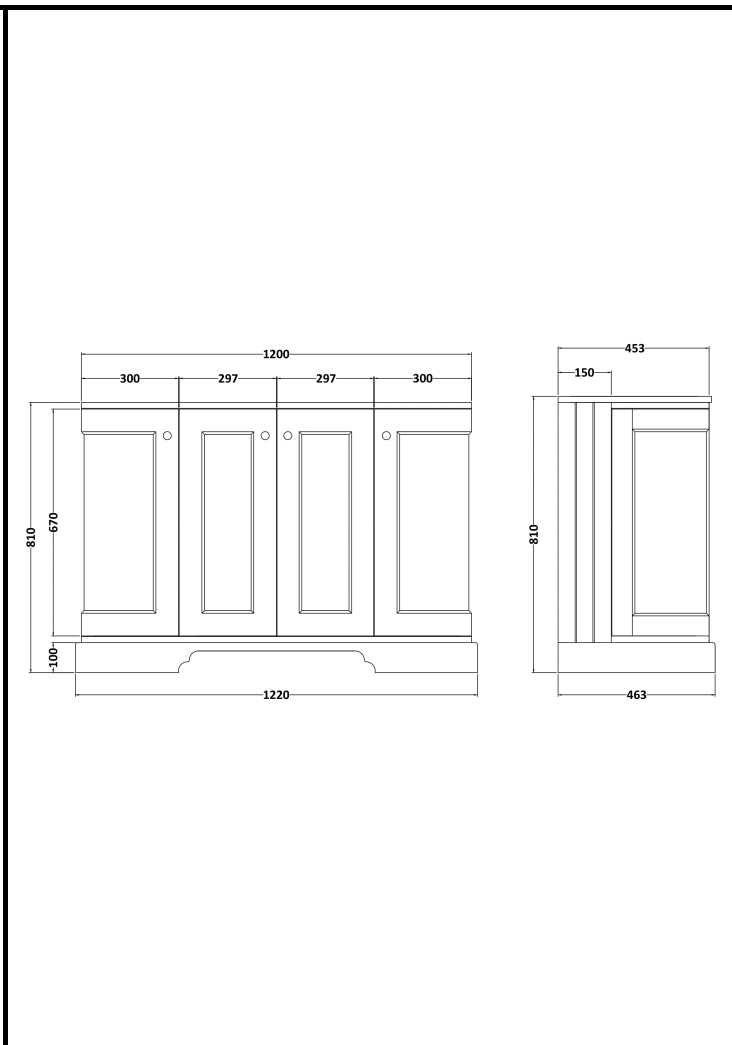

# B A Y S W A T E R

London W.2

**CODE:** BAYF166

**DESCRIPTION:** 1200 4-Door Curved Basin Cabinet

**CATEGORY:** Furniture

## PRODUCT DIMENSIONS

Height (mm)	Width (mm)	Depth (mm)	Nett Wgt Kg
810	1220	463	55

## PACKAGING DIMENSIONS

Height (mm)	Width (mm)	Depth (mm)	Gross Wgt Kg
845	1250	505	56

## PACKAGING DATA

Box Colour	White Cardboard Box		
Box Qty	1	Label Colour	White Label
Label Size	116 x 50	Label Qty	2