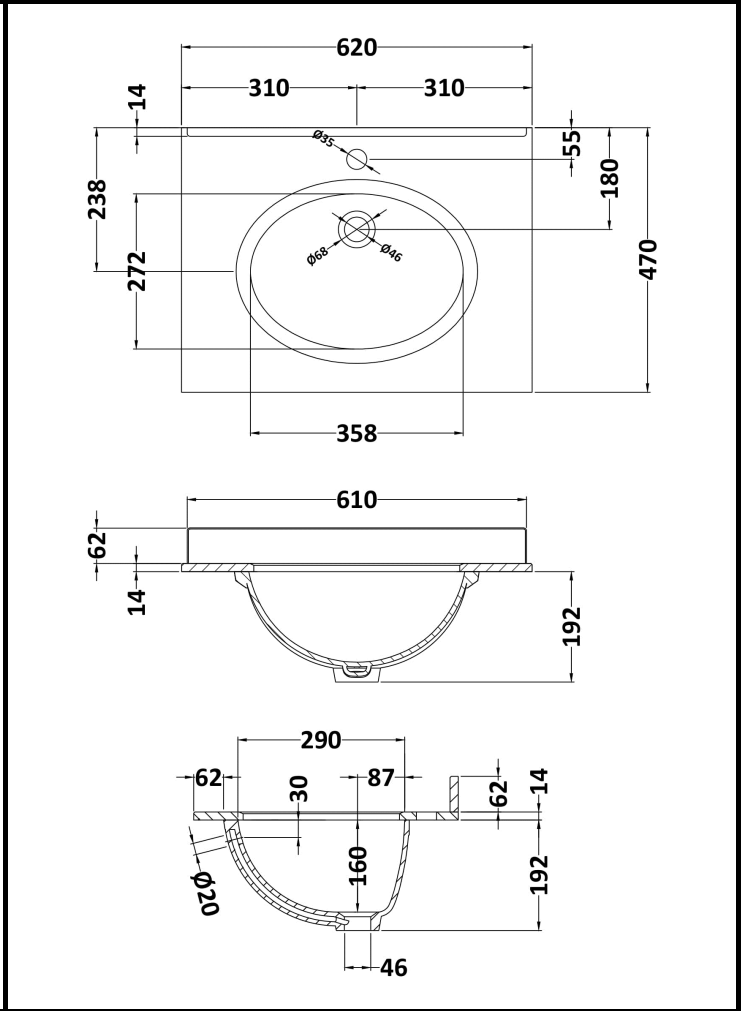

B A Y S W A T E R

London W.2

CODE: BAYC223

DESCRIPTION: 600 Single Bowl Marble Top 1Th

CATEGORY: Ceramics

PRODUCT DIMENSIONS			
Height (mm)	Width (mm)	Depth (mm)	Nett Wgt Kg
268	620	463	13.5

PACKAGING DIMENSIONS			
Height (mm)	Width (mm)	Depth (mm)	Gross Wgt Kg
310	700	550	14

PACKAGING DATA			
Box Colour	White Cardboard Box		
Box Qty	1	Label Colour	White Label
Label Size	100 x 50	Label Qty	2

OUTER BOX DIMENSIONS (If Applicable)			
Height (mm)	Width (mm)	Depth (mm)	Gross Wgt Kg
Barcode	5055275892558		

BASINS			
Tap Hole	One Taphole	Chain Stay Hole	No
Template	Not Applicable	Waste Type Req'd	Slotted
Overflow Incl.	Yes	Overflow Cover	Yes
Inner Bowl Depth	272mm	Inner Bowl Width	358mm
Inner Bowl Height	160mm		