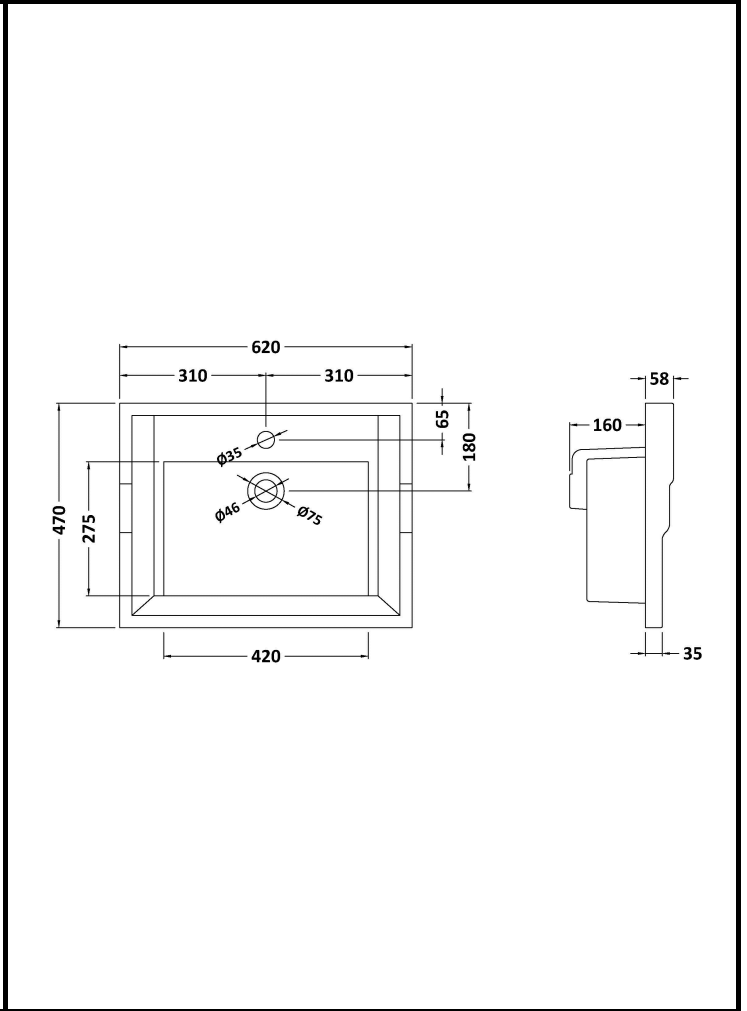

B A Y S W A T E R

London W.2

CODE: BAYC201

DESCRIPTION: 600 Traditional Basin 1Th

CATEGORY: Ceramics

PRODUCT DIMENSIONS			
Height (mm)	Width (mm)	Depth (mm)	Nett Wgt Kg
218	620	470	13.2

PACKAGING DIMENSIONS			
Height (mm)	Width (mm)	Depth (mm)	Gross Wgt Kg
260	640	500	13.7

PACKAGING DATA			
Box Colour	White Cardboard Box		
Box Qty	1	Label Colour	White Label
Label Size	100 x 50	Label Qty	2

OUTER BOX DIMENSIONS (If Applicable)			
Height (mm)	Width (mm)	Depth (mm)	Gross Wgt Kg
Barcode	5055275892770		

BASINS			
Tap Hole	One Taphole	Chain Stay Hole	No
Template	Not Required	Waste Type Req'd	Slotted
Overflow Incl.	Yes	Overflow Cover	Yes
Inner Bowl Depth	275mm	Inner Bowl Width	420mm
Inner Bowl Height	135mm		