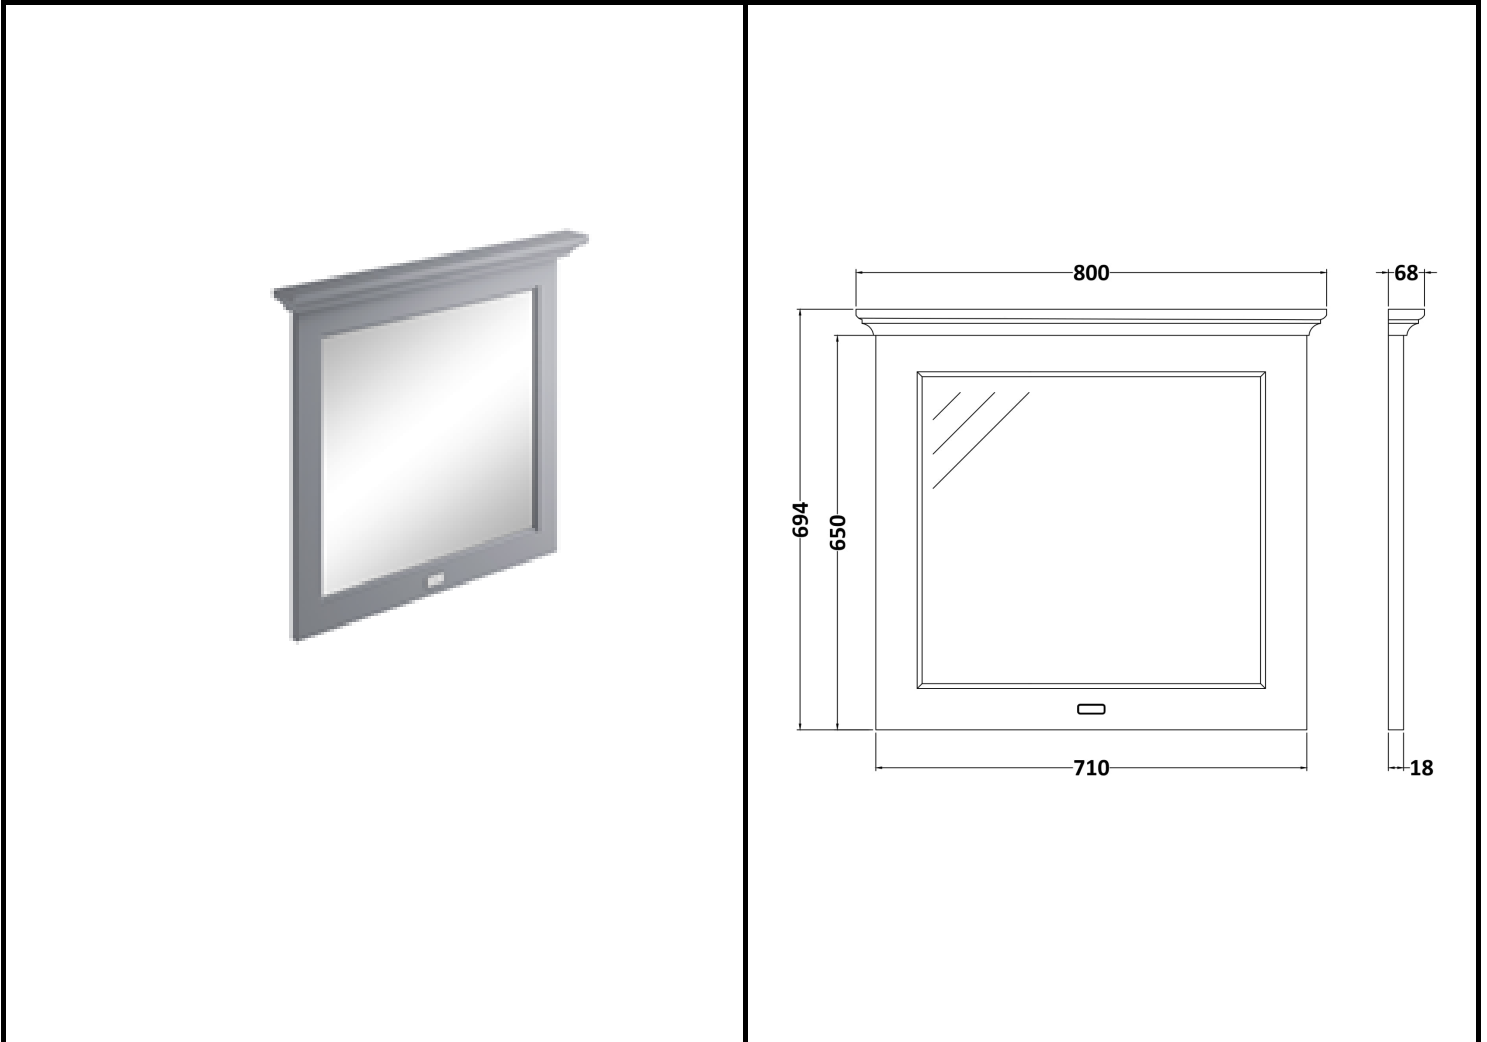

B A Y S W A T E R

London W.2

CODE: BAYF181

DESCRIPTION: 800 Flat Mirror

CATEGORY: Furniture

PRODUCT DIMENSIONS

Height (mm)	Width (mm)	Depth (mm)	Nett Wgt Kg
694	800	68	7

PACKAGING DIMENSIONS

Height (mm)	Width (mm)	Depth (mm)	Gross Wgt Kg
740	845	100	7

PACKAGING DATA

Box Colour	White Cardboard Box		
Box Qty	1	Label Colour	White Label
Label Size	116 x 50	Label Qty	2

OUTER BOX DIMENSIONS (If Applicable)

Height (mm)	Width (mm)	Depth (mm)	Gross Wgt Kg
Barcode	5056211869009		

PRODUCT DETAILS

Country of Origin	Ukraine			
Fitting Instruction	No			
Constr' Method	Cam & Wood Dowel			
Cabinet Finish	Not Applicable			
Cab Thickness (mm)				
Drawer Included	Not Applicable			
No of Shelves	Not Applicable			
Hinge Inc'	Not Applicable			
Fixings Inc'	Yes			
Handle Inc'	Not Applicable			
Handle Type	Not Applicable			
Certification	FSC	Yes	CE	Yes
Colour	Plummett Grey			
Constr' Type	Rigid			
Fascia Finish	Mdf Painted Matt			
Fas Thickness (mm)	18			
Drawer Type	Not Applicable			
Hinge Type	Not Applicable			
Adjustable Legs	Not Applicable			
Handle Style	Not Applicable			
Waste Shroud	Not Applicable			