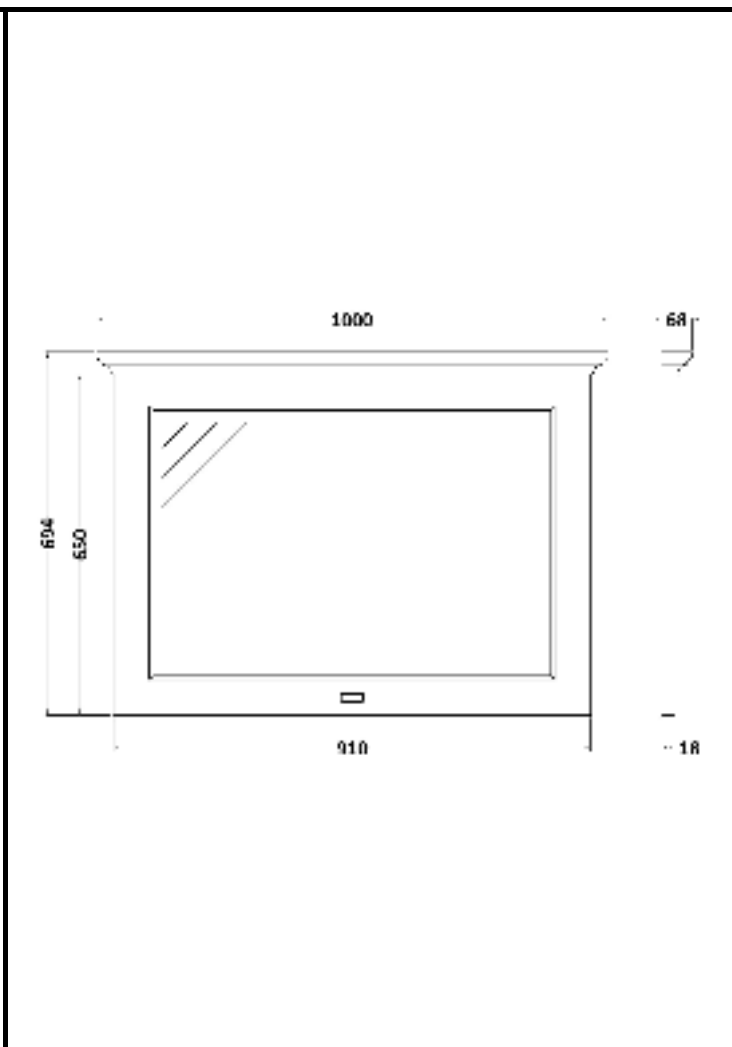

# B A Y S W A T E R

London W.2

**CODE:** BAYF185

**DESCRIPTION:** 1000 Flat Mirror

**CATEGORY:** Furniture

PRODUCT DIMENSIONS			
Height (mm)	Width (mm)	Depth (mm)	Nett Wgt Kg
694	1000	68	9

PACKAGING DIMENSIONS			
Height (mm)	Width (mm)	Depth (mm)	Gross Wgt Kg
740	1045	100	9

PACKAGING DATA			
Box Colour	White Cardboard Box		
Box Qty	1	Label Colour	White Label
Label Size	116 x 50	Label Qty	2

OUTER BOX DIMENSIONS (If Applicable)			
Height (mm)	Width (mm)	Depth (mm)	Gross Wgt Kg
Barcode	5056211869047		