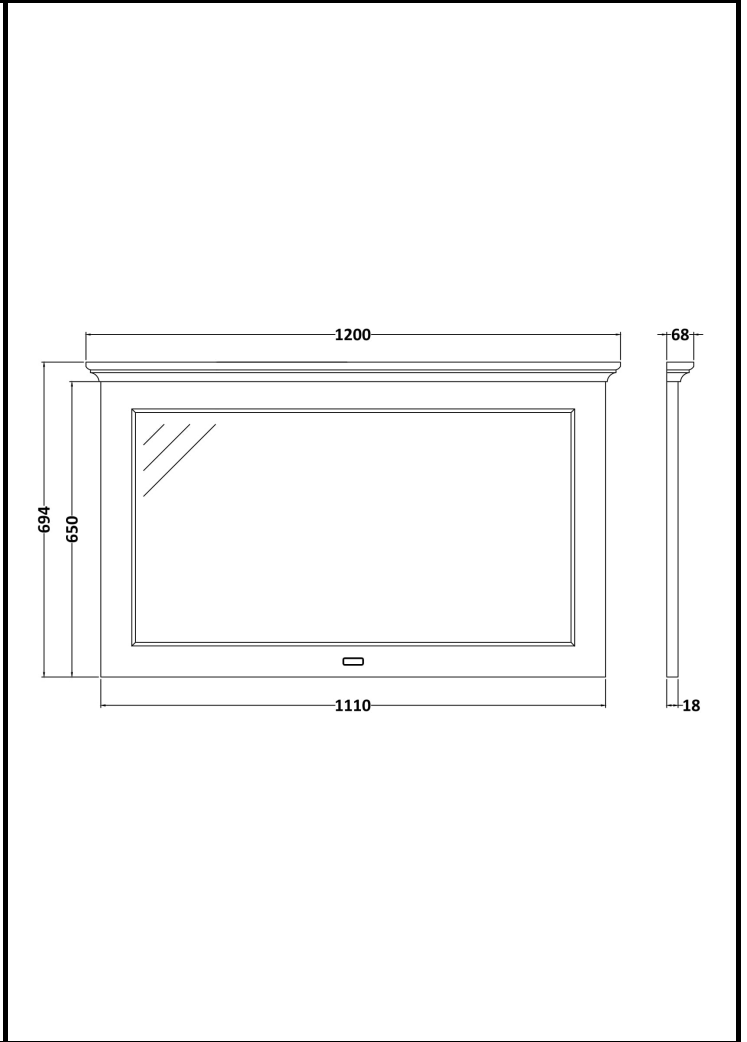

# B A Y S W A T E R

London W.2

**CODE:** BAYF187

**DESCRIPTION:** 1200 Flat Mirror

**CATEGORY:** Furniture

PRODUCT DIMENSIONS			
Height (mm)	Width (mm)	Depth (mm)	Nett Wgt Kg
694	1200	68	11

PACKAGING DIMENSIONS			
Height (mm)	Width (mm)	Depth (mm)	Gross Wgt Kg
740	1245	100	11

PACKAGING DATA			
Box Colour	White Cardboard Box		
Box Qty	1	Label Colour	White Label
Label Size	116 x 50	Label Qty	2

OUTER BOX DIMENSIONS (If Applicable)			
Height (mm)	Width (mm)	Depth (mm)	Gross Wgt Kg
Barcode	5056211869061		

PRODUCT DETAILS				
Country of Origin	Ukraine			
Fitting Instruction	No			
Constr' Method	Cam & Wood Dowel			
Cabinet Finish	Not Applicable			
Cab Thickness (mm)				
Drawer Included	Not Applicable			
No of Shelves	Not Applicable			
Hinge Inc'	Not Applicable			
Fixings Inc'	Yes			
Handle Inc'	Not Applicable			
Handle Type	Not Applicable			
Certification	FSC	Yes	CE	Yes
Colour	Plummett Grey			
Constr' Type	Rigid			
Fascia Finish	Mdf Painted Matt			
Fas Thickness (mm)	18			
Drawer Type	Not Applicable			
Hinge Type	Not Applicable			
Adjustable Legs	Not Applicable			
Handle Style	Not Applicable			
Waste Shroud	Not Applicable			