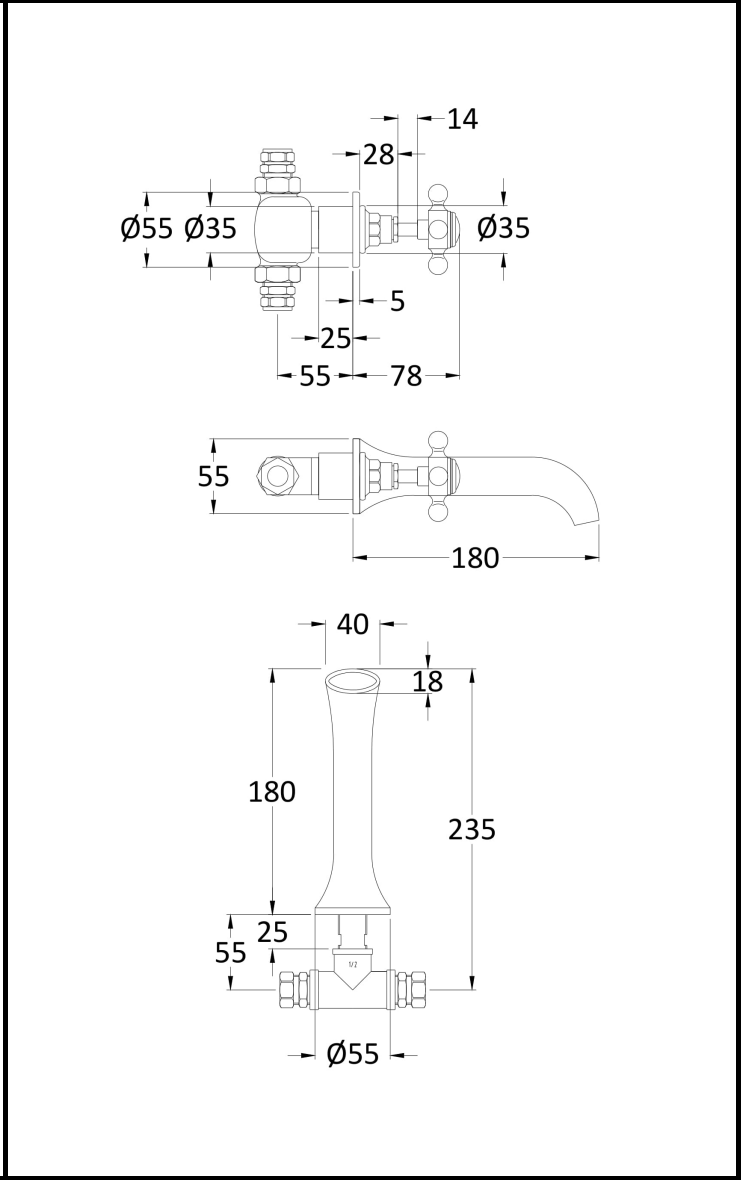

B A Y S W A T E R

London W.2

CODE: BAYT152

DESCRIPTION: Wall Mount 3Th Basin Tap Hex Crosshe

CATEGORY: Taps

PRODUCT DIMENSIONS				
Height (mm)	Width (mm)	Depth (mm)	Length (mm)	Nett Wgt Kg
55		180		2

PACKAGING DIMENSIONS			
Height (mm)	Width (mm)	Depth (mm)	Gross Wgt Kg
65	350	213	2

PACKAGING DATA			
Box Colour	White Cardboard Box		
Box Qty	1	Label Colour	White Label
Label Size	100 x 50	Label Qty	1

OUTER BOX DIMENSIONS (If Applicable)				
Height (mm)	Width (mm)	Depth (mm)	Length (mm)	Gross Wgt Kg
Barcode	5056211865308			

PRODUCT DETAILS	
Country of Origin	China
Fitting Instruction	No
Product Material	Brass
Control Type	Manual
Waste Included	Waste Not Included
WRAS Approval	No Approval No. N/A
Operating Pressure (bar)	0.1
Valve/Cartridge Type	1/4 Turn Ceramic Disc

Colour/Finish	Chrome
Mount Type	Wall
Waste Type	Not Applicable
Flow Rates (L/min)	0.1 8 0.5 1 27.5 2 39.4 3 47.8
Pipe Size	15 mm (1/2" Bsp)
Pipe Centres	N/A