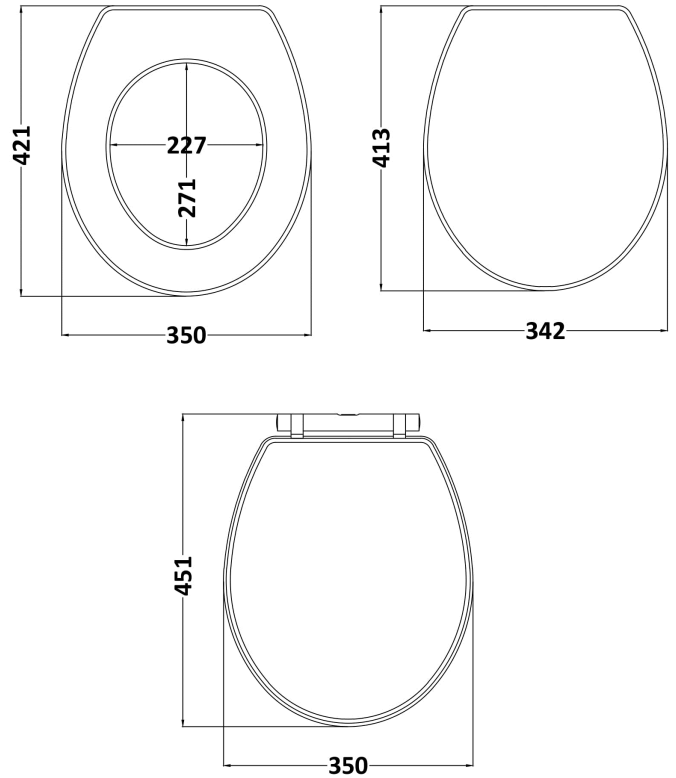

B A Y S W A T E R

London W.2

CODE: BAYF167

DESCRIPTION: Fitzroy Traditional Toilet Seat

CATEGORY: Seats

PRODUCT DIMENSIONS			
Length (mm)	Width (mm)	Height(mm)	Nett Wgt Kg
451	350	60	3.2

PACKAGING DATA			
Box Colour	Brown Cardboard Box		
Box Qty	1	Label Colour	White Label
Label Size	100 x 50	Label Qty	2

PACKAGING DIMENSIONS			
Length (mm)	Width (mm)	Height (mm)	Gross Wgt Kg
475	395	70	3.4

OUTER BOX DIMENSIONS (If Applicable)			
Length (mm)	Width (mm)	Height (mm)	Gross Wgt Kg
65	375	375	
Barcode	5056211842644		

PRODUCT DETAILS	
Country of Origin	Ireland
Fitting Instruction	Yes
Product Material	Mdf Vinyl
Seat Type	Round
Hinge Centres (Min)	150
Hinge Centres (Max)	186

FSC Certification	Yes
Colour/Finish	White
Fixing Method	Quick Release
Seat Function	Soft Close
Hinge Material	Zinc Alloy